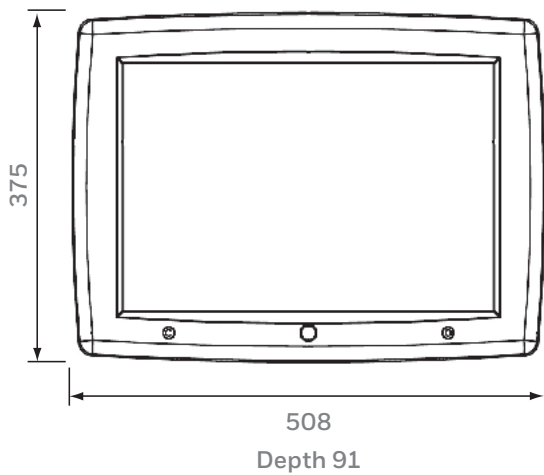

Vigilon A3 Mimic Technical Specifications

Dimensions (mm)

STANDARD PERFORMANCE VISUAL ALARMS	
TYPE	A3 Mimic
MAX QUANTITY PER LOOP	4
BATTERIES	2 x 6V @ 7Ah
BATTERY STANDBY	24 hours + 30 minutes alarm upgradeable to 72 hours
APPROX WEIGHT	7.9 Kg without batteries 10.5 Kg with batteries
OPERATING TEMPERATURE	0°C to +45°C
CABLE ENTRY	Rear
LOAD FACTOR	3
RELEVANT STANDARD	EN54 Parts 2 & 4
INDICATORS	1536 Number – High Intensity Red LEDs
APPROVALS	Applied for

ORDER CODES	
MIMICS AND REPEAT PANELS (EN54)	
VIGILON REPEAT PANEL 72 HOUR (NEW) BS & EN COMPATIBLE	VIG-RPT-72
NON-FUNCTIONAL LCD REPEAT DISPLAY (RS485 CONNECTION TO PANEL)	COMPACT-RPT
A3 ZONAL AND GRAPHIC MIMIC	VIG-MIM-A3
REPEAT PANEL AND MIMIC ACCESSORIES	
VIGILON REPEAT PANEL BATTERY PACK	VSRPT-BATT
BATTERY PACK FOR A3 MIMIC (2 X 6V 7 AH)	VSRPT-BATT-A3
REPEAT PANEL FLUSH SURROUND	VIG-RPT-FLUSH
STAINLESS STEEL DOOR FOR VIGILON REPEAT	VIG-RPT-DOOR-SS
STAINLESS STEEL REPEAT PANEL FLUSH MOUNTING KIT	VIG-RPT-FLUSH-SS
LED DRIVER BOARD FOR SPECIAL MIMICS	S4-34600

For more information

www.gent.co.uk

Honeywell Gent

140 Waterside Road
Hamilton Industrial Park,
Leicester, LE5 1TN
Telephone: 0203 409 1779
E-mail: gentenquiry@honeywell.com

Content subject to change
without notice.

GEN148 | 11/2018
© 2018 Honeywell International Inc.

Honeywell
GENT