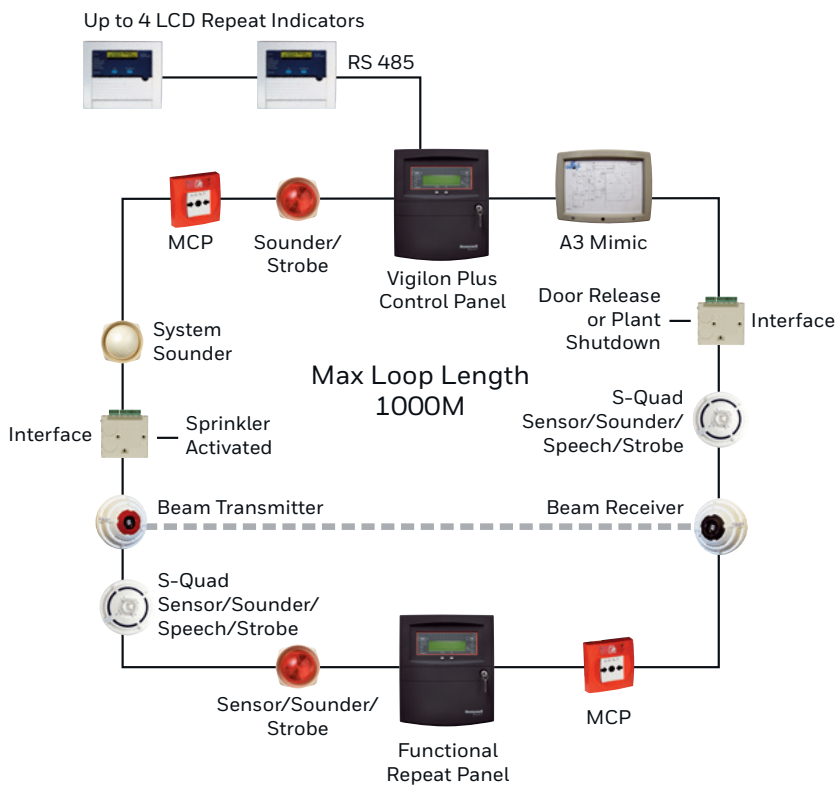

Vigilon A3 Mimic

The A3 Mimic provides a pictorial representation of a building's layout. This gives a rapid, visual indication of the location of any fire incident.

It can also be used to provide indication of fault and supervisory events in the system.

This one panel can be used as a Zonal Mimic or can hold a pictorial overlay to provide a customised view.

The A3 Customised Mimic panel can be mounted in either landscape or portrait, while an A3 Zonal Mimic panel must only be mounted landscape when using the overlay supplied.

Product range

- The panel illumination defaults to a Zonal Mimic but can be programmed during commissioning to be a Customised Mimic
- The panel has its own mains derived power supply with battery (Repeat Panels and Mimics require external power supply)
- The panel is supplied with pre-printed and blank high quality UV protected A3 sheets

Description

The A3 Mimic panel provides a pictorial representation of a building's layout. This gives a rapid, visual indication of the location of any fire incident.

KEY FEATURES

- Displays up to 128 zones in zonal format
- Site programmable format allows 1536 LED's to be individually programmed
- Site programme held in flash memory so site changes can be programmed on site without changing LEDs or electronics
- The A3 Customised Mimic panel can be mounted in either landscape or portrait, while an A3 Zonal Mimic panel must only be mounted landscape when using the overlay supplied