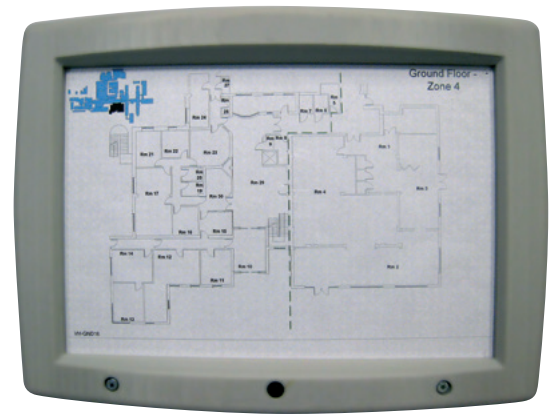

Vigilon A3 Mimic

The A3 Mimic provides a pictorial representation of a building's layout. This gives a rapid, visual indication of the location of any fire incident.

It can also be used to provide indication of fault and supervisory events in the system.

This one panel can be used as a Zonal Mimic or can hold a pictorial overlay to provide a customised view.

The A3 Customised Mimic panel can be mounted in either landscape or portrait, while an A3 Zonal Mimic panel must only be mounted landscape when using the overlay supplied.

Product range

- The panel illumination defaults to a Zonal Mimic but can be programmed during commissioning to be a Customised Mimic
- The panel has its own mains derived power supply with battery (Repeat Panels and Mimics require external power supply)
- The panel is supplied with pre-printed and blank high quality UV protected A3 sheets

Description

The A3 Mimic panel provides a pictorial representation of a building's layout. This gives a rapid, visual indication of the location of any fire incident.

KEY FEATURES

- Displays up to 128 zones in zonal format
- Site programmable format allows 1536 LED's to be individually programmed
- Site programme held in flash memory so site changes can be programmed on site without changing LEDs or electronics
- The A3 Customised Mimic panel can be mounted in either landscape or portrait, while an A3 Zonal Mimic panel must only be mounted landscape when using the overlay supplied