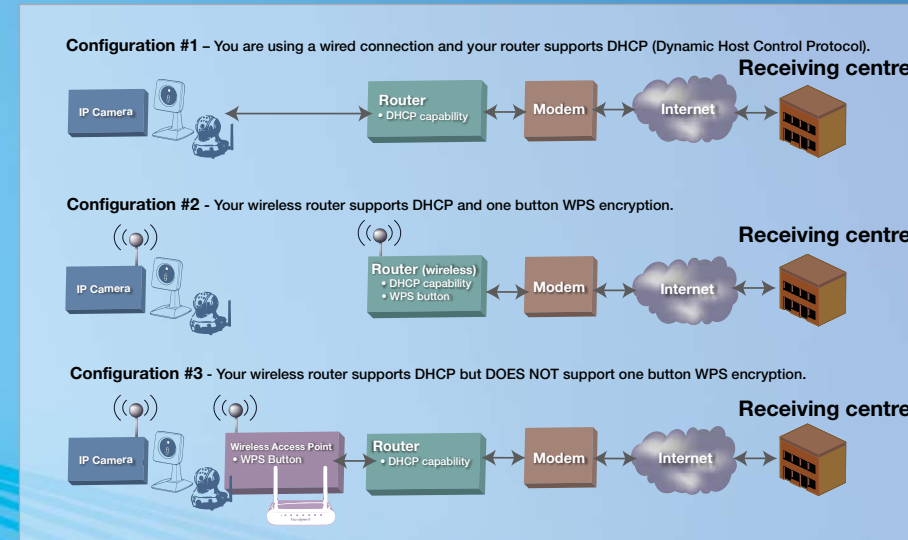

1. Recordable Event

3. WAP

2. Image Capture

4. Router

5. 443

6. Firewall Secure Network

7. Send Via Internet

8. Receiving centre

Easy Installation.
Fast and Secure.

9. View Image

IPCAM Bandwidth Usage

360 x 240
One Camera
Stream
768 Kbps
(one min. average)

768 Kbps upload recommended minimal speed.

360 x 240
Three Camera
Streams
2.3 Mbps
(one min. average)

2.3 Mbps upload recommended minimal speed.

360 x 240
Six Camera
Streams
4.6 Mbps
(one min. average)

4.6 Mbps Upload recommended minimal speed.

Honeywell Total Connect™ Offers More Revenue Opportunities

- Lets end-users check up on kids, nannies, babysitters, pets, elderly relatives, employees and service people
- Alerts and video look-in on PC and mobile devices
- Real time and stored video
- Multiple locations
- Portable video
- Intuitive easy-to-use interface (no training required)

Total Connect Offers Faster and Easier Installation

- Once powered and connected, the iPC communicator automatically seeks the servers in a private, secure and authenticated connection
- **Port 443** is typically available for outbound secure Internet access
- No installation knowledge about encryption keys, network protocol, **firewalls** or other computer networking knowledge is required to complete the installation