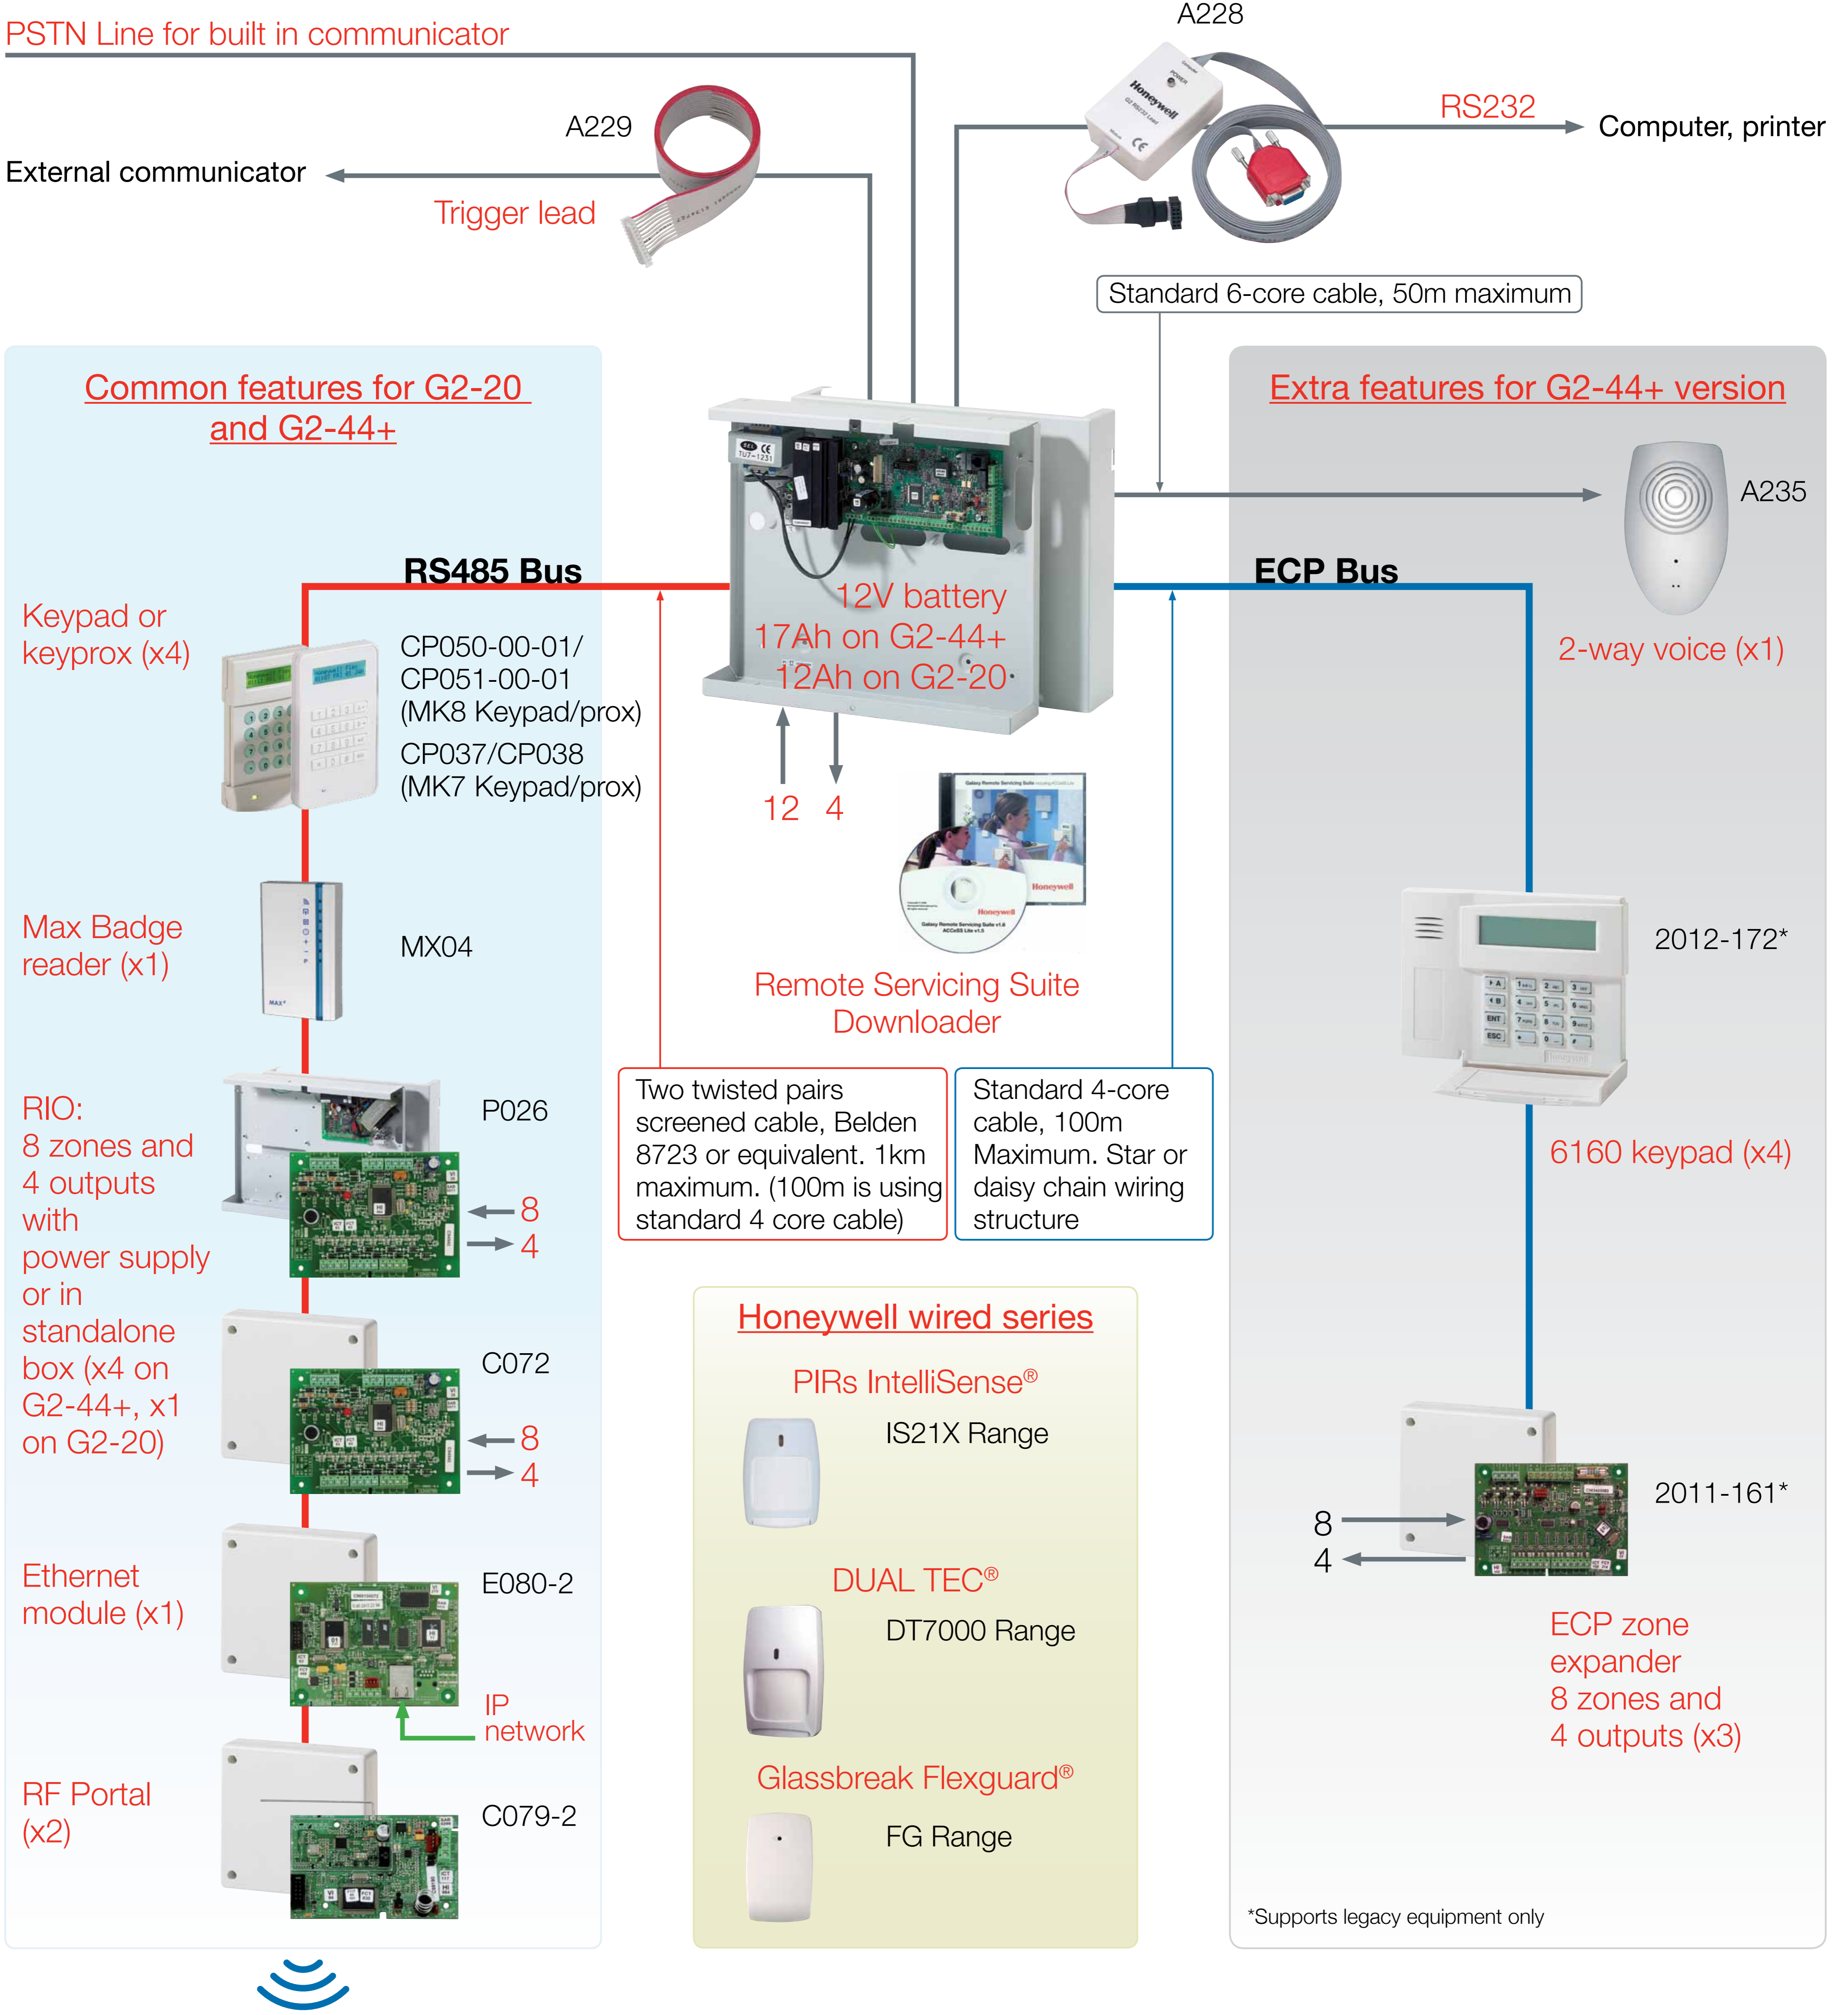

G2 chart

Wireless sensors range

NOTE: New sensors valid for G2 panel firmware from version V1.5 onwards. Compatible across the Galaxy® Range