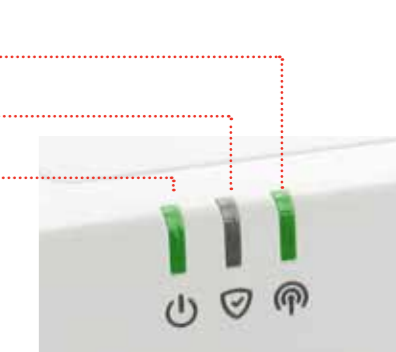

DFS8M-F

- Smoke sensor
- Built-in siren 85dBA

SI800M

- 120dBA Internal siren
- Progressive mode

SEF8M

- 103dBA External siren
- Strobe light

GKP-S8M

- Keypad with TAG reader
- LEDs to light the keys
- Built-in Siren 92dBA (3m)

SPR-S8EZ

- TAG reader
- Built-in Siren 78dBA (1m)

Firmware > FOA

- Ethernet activity
- GPRS Network
- Set/Unset
- Power

- 2 slots for future product extension modules
- SIM card(*)

Sucre Box+

SUEPACK-EG

Free of charge for two years