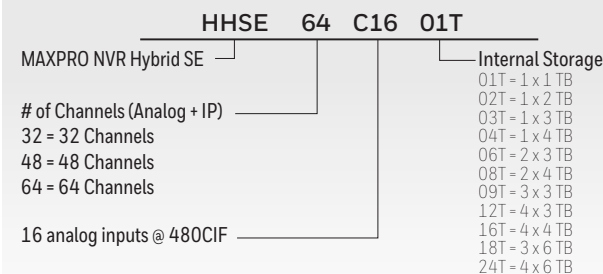

#### MAXPRO NVR Software

Standalone software only – 4, 8, 16, 32, 48 or 64 channels

MPNVRSW4	MPNVRSW8
MPNVRSW16	MPNVRSW32
MPNVRSW48	MPNVRSW64

### MAXPRO NVR Hybrid Models

A. MAXPRO NVR Hybrid PE – Hybrid Professional Edition Enterprise class, up to 16 analog and 16/32/48 or 32/48/64 IP channels, up to 48 TB-RAID 5/6

### MAXPRO NVR Models

D. MAXPRO NVR PE – Professional Edition Enterprise class, up to 32 or 48 or 64 channels, up to 48 TB-RAID 5/6

B. MAXPRO NVR Hybrid SE – Hybrid Standard Edition, up to 16 analog and 16/32/48 or 32/48/64 IP channels, up to 24 TB

E. MAXPRO NVR SE – Standard Edition, up to 32 or 48 or 64 channels, up to 36 TB

C. MAXPRO NVR Hybrid XE – Hybrid Xpress Edition, up to 16 analog or 16 IP channels, up to 12 TB

F. MAXPRO NVR XE – Xpress Edition, 8 or 16 channels, up to 12 TB