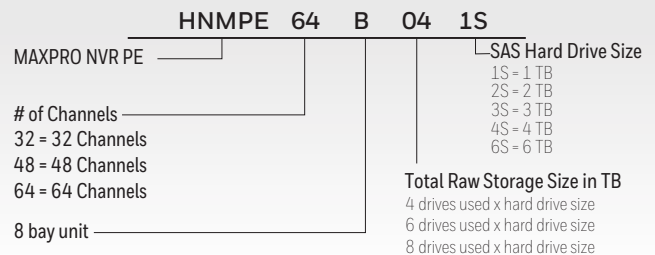

#### MAXPRO NVR Software

Standalone software only – 4, 8, 16, 32, 48 or 64 channels

MPNVRSW4	MPNVRSW8
MPNVRSW16	MPNVRSW32
MPNVRSW48	MPNVRSW64

### MAXPRO NVR Hybrid Models

A. MAXPRO NVR Hybrid PE – Hybrid Professional Edition Enterprise class, up to 16 analog and 16/32/48 or 32/48/64 IP channels, up to 48 TB-RAID 5/6

### MAXPRO NVR Models

D. MAXPRO NVR PE – Professional Edition Enterprise class, up to 32 or 48 or 64 channels, up to 48 TB-RAID 5/6

B. MAXPRO NVR Hybrid SE – Hybrid Standard Edition, up to 16 analog and 16/32/48 or 32/48/64 IP channels, up to 24 TB

E. MAXPRO NVR SE – Standard Edition, up to 32 or 48 or 64 channels, up to 36 TB

C. MAXPRO NVR Hybrid XE – Hybrid Xpress Edition, up to 16 analog or 16 IP channels, up to 12 TB

F. MAXPRO NVR XE – Xpress Edition, 8 or 16 channels, up to 12 TB