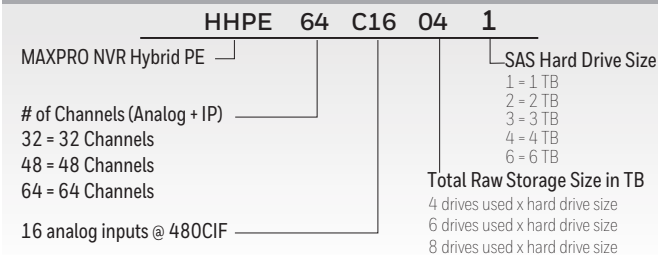

### Video Redefined

- Turnkey Solutions (PE, SE, XE) – 8 to 64 channels and software solutions – 4 to 64 channels
- Open – Compatible with Honeywell and third parties, ONVIF Profile S Compliant, RTSP and 360 support
- Learn One, Know Them All – Easy to install with three clicks to live video and easy to use for all security users

#### MAXPRO NVR Software

Standalone software only – 4, 8, 16, 32, 48 or 64 channels

MPNVRSW4	MPNVRSW8
MPNVRSW16	MPNVRSW32
MPNVRSW48	MPNVRSW64

### MAXPRO NVR Hybrid Models

A. MAXPRO NVR Hybrid PE – Hybrid Professional Edition Enterprise class, up to 16 analog and 16/32/48 or 32/48/64 IP channels, up to 48 TB-RAID 5/6

### MAXPRO NVR Models

D. MAXPRO NVR PE – Professional Edition Enterprise class, up to 32 or 48 or 64 channels, up to 48 TB-RAID 5/6

B. MAXPRO NVR Hybrid SE – Hybrid Standard Edition, up to 16 analog and 16/32/48 or 32/48/64 IP channels, up to 24 TB