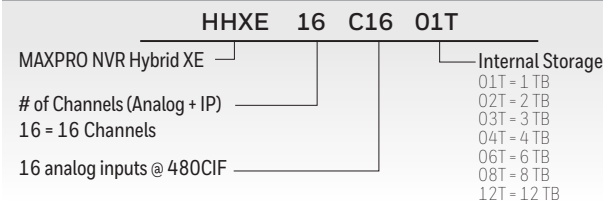

### MAXPRO NVR Hybrid Models

A. MAXPRO NVR Hybrid PE – Hybrid Professional Edition Enterprise class, up to 16 analog and 16/32/48 or 32/48/64 IP channels, up to 48 TB-RAID 5/6

### MAXPRO NVR Models

D. MAXPRO NVR PE – Professional Edition Enterprise class, up to 32 or 48 or 64 channels, up to 48 TB-RAID 5/6

B. MAXPRO NVR Hybrid SE – Hybrid Standard Edition, up to 16 analog and 16/32/48 or 32/48/64 IP channels, up to 24 TB

E. MAXPRO NVR SE – Standard Edition, up to 32 or 48 or 64 channels, up to 36 TB

C. MAXPRO NVR Hybrid XE – Hybrid Xpress Edition, up to 16 analog or 16 IP channels, up to 12 TB

F. MAXPRO NVR XE – Xpress Edition, 8 or 16 channels, up to 12 TB