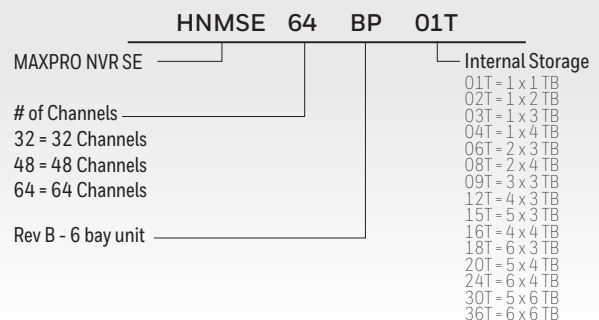

### MAXPRO NVR Hybrid Models

A. MAXPRO NVR Hybrid PE – Hybrid Professional Edition Enterprise class, up to 16 analog and 16/32/48 or 32/48/64 IP channels, up to 48 TB-RAID 5/6

### MAXPRO NVR Models

D. MAXPRO NVR PE – Professional Edition Enterprise class, up to 32 or 48 or 64 channels, up to 48 TB-RAID 5/6

B. MAXPRO NVR Hybrid SE – Hybrid Standard Edition, up to 16 analog and 16/32/48 or 32/48/64 IP channels, up to 24 TB

E. MAXPRO NVR SE – Standard Edition, up to 32 or 48 or 64 channels, up to 36 TB

C. MAXPRO NVR Hybrid XE – Hybrid Xpress Edition, up to 16 analog or 16 IP channels, up to 12 TB

F. MAXPRO NVR XE – Xpress Edition, 8 or 16 channels, up to 12 TB