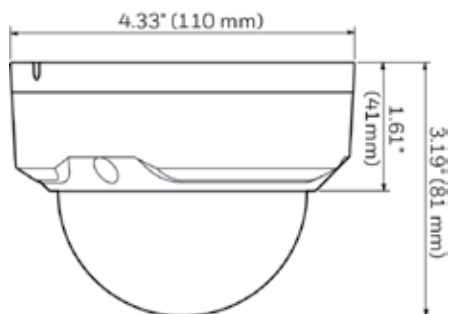

DIMENSIONS

8 MP (4K Ultra HD) IR Minidome IP Cameras Technical Specifications

OPERATIONAL		
VIDEO STANDARD	NTSC/PAL	
SCANNING SYSTEM	Progressive scan	
IMAGE SENSOR	1/2.5" 8 MP Progressive CMOS	
NUMBER OF PIXELS (H × V)	3840 × 2160	
MINIMUM ILLUMINATION	0.1 lux (color)/0 lux (B/W) @ F1.6 (with IR LEDs on)	
S/N RATIO	> 42 dB	
ELECTRONIC SHUTTER SPEED	Auto, Manual, 1/3(4) – 1/100,000 sec	
IR DISTANCE	Up to 100 ft. (30 m), depending on scene reflectance	
DAY/NIGHT	Auto (ICR)/Color/BW	
BACKLIGHT COMPENSATION	BLC/HLC/DWDR	
WIDE DYNAMIC RANGE	Digital WDR (DWDR)	
WHITE BALANCE	Auto/Manual/Natural/Street Lamp/Outdoor/Regional Custom	
GAIN CONTROL	Auto/Manual	
NOISE REDUCTION	3DNR	
PRIVACY MASKING	Up to 4 areas	
CORRIDOR MODE	Yes	
LENS	4.0 mm, Fixed lens, F1.6	
ANGLE OF VIEW	Horizontal: 88° Vertical: 48°	
AUDIO/TWO-WAY	Line In/Out	
ALARM INPUT/OUTPUT	1/1	
ETHERNET	RJ-45 (10/100Base-T)	
IP SPECIFICATIONS		
VIDEO COMPRESSION	H.265/H.264/MJPEG Bit rate control (CBR and VBR)	
RESOLUTION	16:9	8M (3840×2160) / WQHD (2560×1440) / 3M (2304×1296) / 1080p (1920×1080) / 720p (1280×720)
	4:3	1.3M (1280×960)
	OTHER	6M (3072×2048) / 4M (2688×1520) / SXGA (1280×1024) / D1 (704×576/704×480) / CIF (352×288/352×240)
FRAME RATE	MAIN STREAM	8M (3840×2160) 1–15 fps; 6M (3072×2048) 1–20 fps; 4M (2688×1520) / WQHD (2560×1440) 1–25 fps; 3M (2304×1296) or lower resolution at 1–25/30 fps
	SECOND STREAM	D1/CIF up to 25/30 fps
	THIRD STREAM	720p/D1 up to 25/30 fps
AUDIO COMPRESSION	G.726/G.711a/G.711u/AAC	
AUDIO STREAM	Full duplex, simplex	