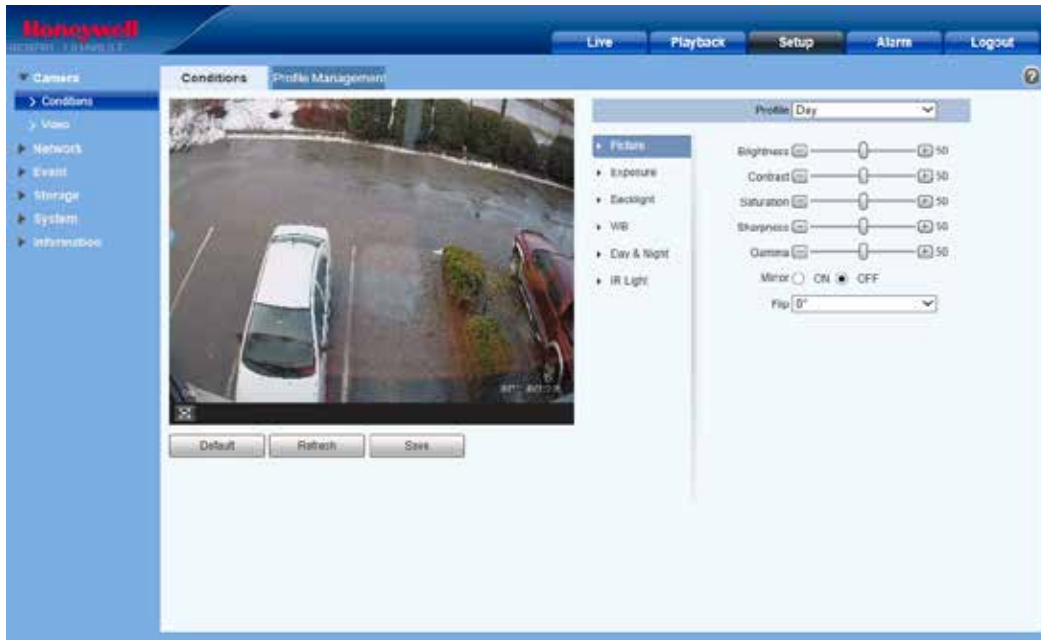

8 MP (4K Ultra HD) IR Minidome IP Cameras

FEATURES CONTINUED

The camera can be configured to automatically detect and respond to events such as motion in the scene, alarm inputs, network failure, and/or camera tampering. Automated responses include: sending a notification through email and/or HTTP; sending a still image of the event through email and/or FTP; and recording a video clip of the event to a configured microSDHC card. Setup can be done through a web client.