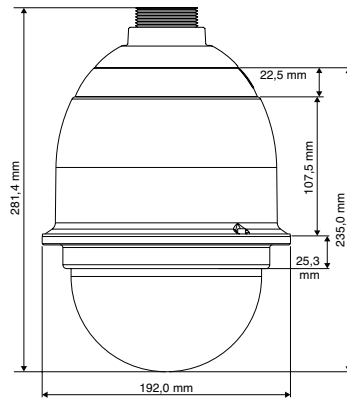

HDZ SERIES – 1080P HD IP PTZ DOMES

SYSTEM DIAGRAM AND DIMENSIONS

System Diagram

Dimensions

Outdoor Pendant

Indoor Pendant

Using In-Ceiling Bracket

HDZ SERIES – 1080P HD IP PTZ DOMES