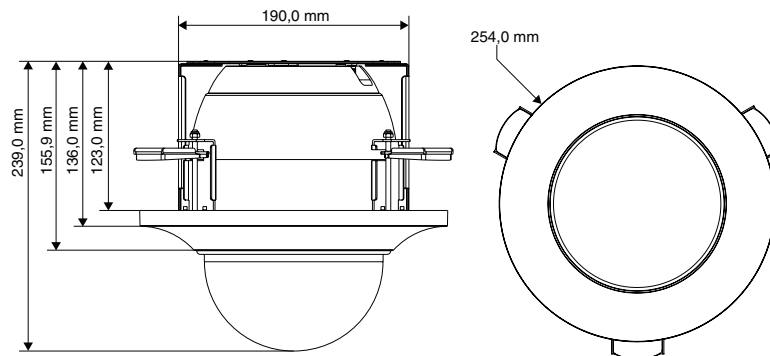

HDZ SERIES – 1080P HD IP PTZ DOMES

SYSTEM DIAGRAM AND DIMENSIONS

System Diagram

Dimensions

Outdoor Pendant

Indoor Pendant

Using In-Ceiling Bracket

HDZ SERIES – 1080P HD IP PTZ DOMES