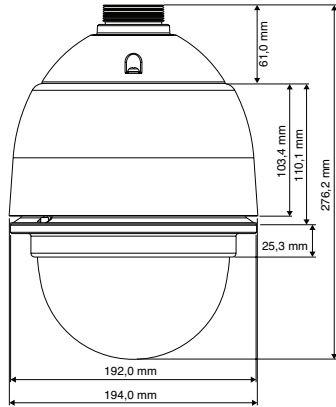

HDZ SERIES – 1080P HD IP PTZ DOMES

SYSTEM DIAGRAM AND DIMENSIONS

System Diagram

Dimensions

Outdoor Pendant

Indoor Pendant

Using In-Ceiling Bracket

HDZ SERIES – 1080P HD IP PTZ DOMES