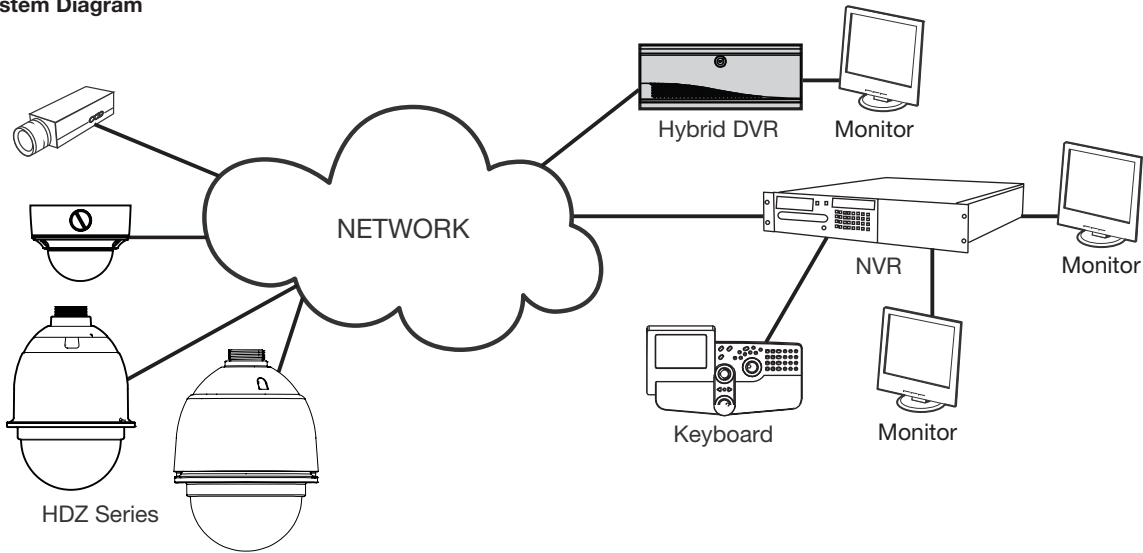

HDZ SERIES – 1080P HD IP PTZ DOMES

SYSTEM DIAGRAM AND DIMENSIONS

System Diagram

Dimensions