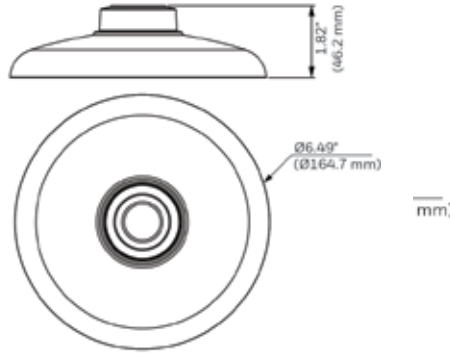

HBC5WT-2

HEPM

H4G-PK

FEATURES AND BENEFITS

	LOW PROFILE, CONTEMPORARY DESIGN	ECONOMICALLY PRICED	EASY CABLE FEED-THROUGH	CONCEALED WIRING	DIE-CAST ALUMINUM CONSTRUCTION	POLYCARBONATE CONSTRUCTION	SECC CONSTRUCTION	OFF-WHITE POWDER FINISH	GRAY POWDER FINISH	INDOOR	INDOOR/ OUTDOOR
HD3-MK2	√	√	√	√		√		√		√	
HD4CHIP-PK2	√	√	√	√	√			√			√
HD4CHIP-WK2	√	√	√	√	√			√			√
HB34G-CM	√	√	√	√			√	√			√
HB4G-PM	√	√	√	√			√	√			√
HBG-BB	√	√	√	√	√				√		√
HFG-WK	√	√	√	√	√			√			√
HFG-PK	√	√	√	√	√			√			√
HBC5WT-2	√	√	√	√	√			√		√	
HEPM	√	√	√	√	√			√			√
H4G-PK	√	√	√	√	√			√			√

equiP® Camera Mounts Dimensions

HB4G-PM

HD4CHIP-PK2

HBG-BB

HD3-MK2

HB34G-CM

HFG-PK

HFG-WK

HBC5WT-2

HEPM

HD4CHIP-WK2

H4G-PK

equip® Camera Mounts Technical Specifications

MECHANICAL			
MODEL NO.	WEIGHT	CONSTRUCTION/ FINISH	DIMENSIONS
HD3-MK2	0.18 lb (0.08 kg)	Polycarbonate/White powder coating	3.82" x 6.06" x 4.76" (97.0 mm x 154.0 mm x 121.0 mm)
HD4CHIP-WK2	1.34 lb (0.61 kg)	Die-cast aluminum/White powder coating	5.48" x 8.5" x 4.65" (139.3 mm x 215.9 mm x 118.0 mm)
HD4CHIP-PK2	0.82 lb (0.37 kg)	Die-cast aluminum/White powder coating	1.82" x 6.49" (46.2 mm x 164.7 mm)
HB4G-PM	2.05 lb (0.93 kg)	SECC/White powder coating	5.1" x 6.7" x 1.8" (130.4 mm x 170.0 mm x 45.0 mm)
HB34G-CM	3.7 lb (1.7 kg)	SECC/White powder coating	6.7" x 9.6" x 5.4" (170.0 mm x 243.0 mm x 138.0 mm)
HBG-BB	0.67 lb (0.31 kg)	Die-cast aluminum/Gray powder coating	4.29" x 1.61" (109.0 mm x 41.0 mm)
HFG-WK	1.54 lb (0.7 kg)	Die-cast aluminum/White powder coating	5.3" x 5.3" x 7.4" (134 mm x 134 mm x 187.5 mm)
HFG-PK	0.46 lb (0.21 kg)	Die-cast aluminum/White powder coating	5.9" x 5.9" x 1.5" (150.8 mm x 150.8 mm x 37.0 mm)
HBC5WT-2	0.40 lb (0.18kg)	Die-cast aluminum/White powder coating	3.7" x 7.7" (95mm x 195mm)
HEPM	0.45 lb (0.21kg)	Die-cast aluminum/White powder coating	4.3" x 1.95" (110mm x 49.6mm)
H4G-PK	0.64lb (0.29kg)	Die-cast aluminum/White powder coating	6.26" x 1.36" (159mm x 34.6mm)