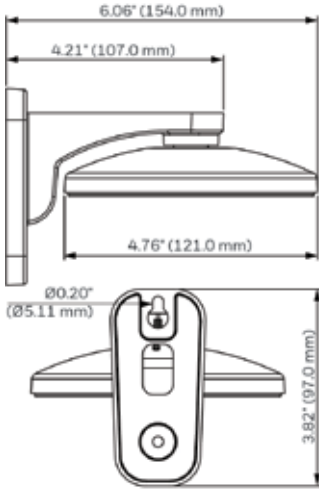

HBC5WT-2

HEPM

H4G-PK

FEATURES AND BENEFITS

	LOW PROFILE, CONTEMPORARY DESIGN	ECONOMICALLY PRICED	EASY CABLE FEED-THROUGH	CONCEALED WIRING	DIE-CAST ALUMINUM CONSTRUCTION	POLYCARBONATE CONSTRUCTION	SECC CONSTRUCTION	OFF-WHITE POWDER FINISH	GRAY POWDER FINISH	INDOOR	INDOOR/ OUTDOOR
HD3-MK2	√	√	√	√		√		√		√	
HD4CHIP-PK2	√	√	√	√	√			√			√
HD4CHIP-WK2	√	√	√	√	√			√			√
HB34G-CM	√	√	√	√			√	√			√
HB4G-PM	√	√	√	√			√	√			√
HBG-BB	√	√	√	√	√				√		√
HFG-WK	√	√	√	√	√			√			√
HFG-PK	√	√	√	√	√			√			√
HBC5WT-2	√	√	√	√	√			√		√	
HEPM	√	√	√	√	√			√			√
H4G-PK	√	√	√	√	√			√			√

equiP® Camera Mounts Dimensions

HB4G-PM

HD4CHIP-PK2

HBG-BB

HD3-MK2

HB34G-CM

HFG-PK

HFG-WK

HBC5WT-2

HEPM

HD4CHIP-WK2

H4G-PK

equip® Camera Mounts Technical Specifications

MECHANICAL			
MODEL NO.	WEIGHT	CONSTRUCTION/ FINISH	DIMENSIONS
HD3-MK2	0.18 lb (0.08 kg)	Polycarbonate/White powder coating	3.82" x 6.06" x 4.76" (97.0 mm x 154.0 mm x 121.0 mm)
HD4CHIP-WK2	1.34 lb (0.61 kg)	Die-cast aluminum/White powder coating	5.48" x 8.5" x 4.65" (139.3 mm x 215.9 mm x 118.0 mm)
HD4CHIP-PK2	0.82 lb (0.37 kg)	Die-cast aluminum/White powder coating	1.82" x 6.49" (46.2 mm x 164.7 mm)
HB4G-PM	2.05 lb (0.93 kg)	SECC/White powder coating	5.1" x 6.7" x 1.8" (130.4 mm x 170.0 mm x 45.0 mm)
HB34G-CM	3.7 lb (1.7 kg)	SECC/White powder coating	6.7" x 9.6" x 5.4" (170.0 mm x 243.0 mm x 138.0 mm)
HBG-BB	0.67 lb (0.31 kg)	Die-cast aluminum/Gray powder coating	4.29" x 1.61" (109.0 mm x 41.0 mm)
HFG-WK	1.54 lb (0.7 kg)	Die-cast aluminum/White powder coating	5.3" x 5.3" x 7.4" (134 mm x 134 mm x 187.5 mm)
HFG-PK	0.46 lb (0.21 kg)	Die-cast aluminum/White powder coating	5.9" x 5.9" x 1.5" (150.8 mm x 150.8 mm x 37.0 mm)
HBC5WT-2	0.40 lb (0.18kg)	Die-cast aluminum/White powder coating	3.7" x 7.7" (95mm x 195mm)
HEPM	0.45 lb (0.21kg)	Die-cast aluminum/White powder coating	4.3" x 1.95" (110mm x 49.6mm)
H4G-PK	0.64lb (0.29kg)	Die-cast aluminum/White powder coating	6.26" x 1.36" (159mm x 34.6mm)