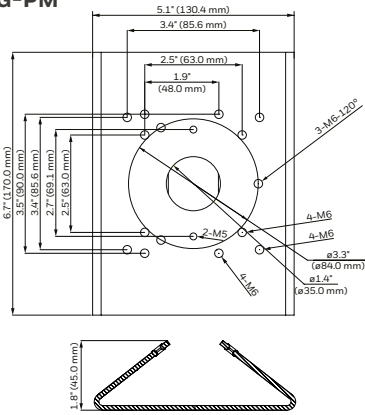

HBC5WT-2

HEPM

H4G-PK

FEATURES AND BENEFITS

	LOW PROFILE, CONTEMPORARY DESIGN	ECONOMICALLY PRICED	EASY CABLE FEED-THROUGH	CONCEALED WIRING	DIE-CAST ALUMINUM CONSTRUCTION	POLYCARBONATE CONSTRUCTION	SECC CONSTRUCTION	OFF-WHITE POWDER FINISH	GRAY POWDER FINISH	INDOOR	INDOOR/ OUTDOOR
HD3-MK2	√	√	√	√		√		√		√	
HD4CHIP-PK2	√	√	√	√	√			√			√
HD4CHIP-WK2	√	√	√	√	√			√			√
HB34G-CM	√	√	√	√			√	√			√
HB4G-PM	√	√	√	√			√	√			√
HBG-BB	√	√	√	√	√				√		√
HFG-WK	√	√	√	√	√			√			√
HFG-PK	√	√	√	√	√			√			√
HBC5WT-2	√	√	√	√	√			√		√	
HEPM	√	√	√	√	√			√			√
H4G-PK	√	√	√	√	√			√			√

equiP® Camera Mounts Dimensions

HB4G-PM

HD4CHIP-PK2

HBG-BB

HD3-MK2

HB34G-CM

HFG-PK

HFG-WK

HBC5WT-2

HEPM

HD4CHIP-WK2

H4G-PK

equip® Camera Mounts Technical Specifications

MECHANICAL			
MODEL NO.	WEIGHT	CONSTRUCTION/ FINISH	DIMENSIONS
HD3-MK2	0.18 lb (0.08 kg)	Polycarbonate/White powder coating	3.82" x 6.06" x 4.76" (97.0 mm x 154.0 mm x 121.0 mm)
HD4CHIP-WK2	1.34 lb (0.61 kg)	Die-cast aluminum/White powder coating	5.48" x 8.5" x 4.65" (139.3 mm x 215.9 mm x 118.0 mm)
HD4CHIP-PK2	0.82 lb (0.37 kg)	Die-cast aluminum/White powder coating	1.82" x 6.49" (46.2 mm x 164.7 mm)
HB4G-PM	2.05 lb (0.93 kg)	SECC/White powder coating	5.1" x 6.7" x 1.8" (130.4 mm x 170.0 mm x 45.0 mm)
HB34G-CM	3.7 lb (1.7 kg)	SECC/White powder coating	6.7" x 9.6" x 5.4" (170.0 mm x 243.0 mm x 138.0 mm)
HBG-BB	0.67 lb (0.31 kg)	Die-cast aluminum/Gray powder coating	4.29" x 1.61" (109.0 mm x 41.0 mm)
HFG-WK	1.54 lb (0.7 kg)	Die-cast aluminum/White powder coating	5.3" x 5.3" x 7.4" (134 mm x 134 mm x 187.5 mm)
HFG-PK	0.46 lb (0.21 kg)	Die-cast aluminum/White powder coating	5.9" x 5.9" x 1.5" (150.8 mm x 150.8 mm x 37.0 mm)
HBC5WT-2	0.40 lb (0.18kg)	Die-cast aluminum/White powder coating	3.7" x 7.7" (95mm x 195mm)
HEPM	0.45 lb (0.21kg)	Die-cast aluminum/White powder coating	4.3" x 1.95" (110mm x 49.6mm)
H4G-PK	0.64lb (0.29kg)	Die-cast aluminum/White powder coating	6.26" x 1.36" (159mm x 34.6mm)