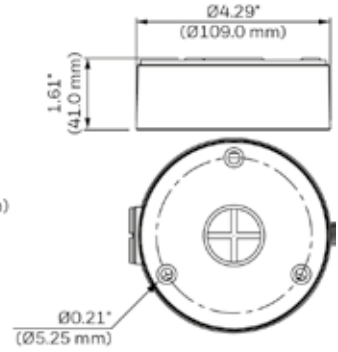

equiP® Camera Mounts Dimensions

HB4G-PM

HD4CHIP-PK2

HBG-BB

HD3-MK2

HB34G-CM

HFG-PK

HFG-WK

HBC5WT-2

HEPM

HD4CHIP-WK2

H4G-PK

equip® Camera Mounts Technical Specifications

MECHANICAL			
MODEL NO.	WEIGHT	CONSTRUCTION/ FINISH	DIMENSIONS
HD3-MK2	0.18 lb (0.08 kg)	Polycarbonate/White powder coating	3.82" x 6.06" x 4.76" (97.0 mm x 154.0 mm x 121.0 mm)
HD4CHIP-WK2	1.34 lb (0.61 kg)	Die-cast aluminum/White powder coating	5.48" x 8.5" x 4.65" (139.3 mm x 215.9 mm x 118.0 mm)
HD4CHIP-PK2	0.82 lb (0.37 kg)	Die-cast aluminum/White powder coating	1.82" x 6.49" (46.2 mm x 164.7 mm)
HB4G-PM	2.05 lb (0.93 kg)	SECC/White powder coating	5.1" x 6.7" x 1.8" (130.4 mm x 170.0 mm x 45.0 mm)
HB34G-CM	3.7 lb (1.7 kg)	SECC/White powder coating	6.7" x 9.6" x 5.4" (170.0 mm x 243.0 mm x 138.0 mm)
HBG-BB	0.67 lb (0.31 kg)	Die-cast aluminum/Gray powder coating	4.29" x 1.61" (109.0 mm x 41.0 mm)
HFG-WK	1.54 lb (0.7 kg)	Die-cast aluminum/White powder coating	5.3" x 5.3" x 7.4" (134 mm x 134 mm x 187.5 mm)
HFG-PK	0.46 lb (0.21 kg)	Die-cast aluminum/White powder coating	5.9" x 5.9" x 1.5" (150.8 mm x 150.8 mm x 37.0 mm)
HBC5WT-2	0.40 lb (0.18kg)	Die-cast aluminum/White powder coating	3.7" x 7.7" (95mm x 195mm)
HEPM	0.45 lb (0.21kg)	Die-cast aluminum/White powder coating	4.3" x 1.95" (110mm x 49.6mm)
H4G-PK	0.64lb (0.29kg)	Die-cast aluminum/White powder coating	6.26" x 1.36" (159mm x 34.6mm)