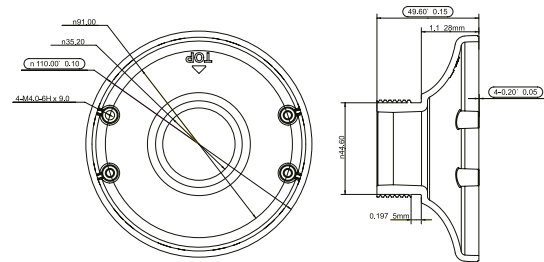

equiP® Camera Mounts Dimensions

HB4G-PM

HD4CHIP-PK2

HBG-BB

HD3-MK2

HB34G-CM

HFG-PK

HFG-WK

HBC5WT-2

HEPM

HD4CHIP-WK2

H4G-PK

equip® Camera Mounts Technical Specifications

MECHANICAL			
MODEL NO.	WEIGHT	CONSTRUCTION/ FINISH	DIMENSIONS
HD3-MK2	0.18 lb (0.08 kg)	Polycarbonate/White powder coating	3.82" x 6.06" x 4.76" (97.0 mm x 154.0 mm x 121.0 mm)
HD4CHIP-WK2	1.34 lb (0.61 kg)	Die-cast aluminum/White powder coating	5.48" x 8.5" x 4.65" (139.3 mm x 215.9 mm x 118.0 mm)
HD4CHIP-PK2	0.82 lb (0.37 kg)	Die-cast aluminum/White powder coating	1.82" x 6.49" (46.2 mm x 164.7 mm)
HB4G-PM	2.05 lb (0.93 kg)	SECC/White powder coating	5.1" x 6.7" x 1.8" (130.4 mm x 170.0 mm x 45.0 mm)
HB34G-CM	3.7 lb (1.7 kg)	SECC/White powder coating	6.7" x 9.6" x 5.4" (170.0 mm x 243.0 mm x 138.0 mm)
HBG-BB	0.67 lb (0.31 kg)	Die-cast aluminum/Gray powder coating	4.29" x 1.61" (109.0 mm x 41.0 mm)
HFG-WK	1.54 lb (0.7 kg)	Die-cast aluminum/White powder coating	5.3" x 5.3" x 7.4" (134 mm x 134 mm x 187.5 mm)
HFG-PK	0.46 lb (0.21 kg)	Die-cast aluminum/White powder coating	5.9" x 5.9" x 1.5" (150.8 mm x 150.8 mm x 37.0 mm)
HBC5WT-2	0.40 lb (0.18kg)	Die-cast aluminum/White powder coating	3.7" x 7.7" (95mm x 195mm)
HEPM	0.45 lb (0.21kg)	Die-cast aluminum/White powder coating	4.3" x 1.95" (110mm x 49.6mm)
H4G-PK	0.64lb (0.29kg)	Die-cast aluminum/White powder coating	6.26" x 1.36" (159mm x 34.6mm)