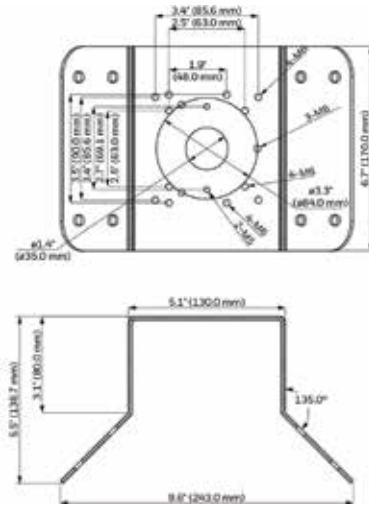

equiP® Camera Mounts Dimensions

HB4G-PM

HD4CHIP-PK2

HBG-BB

HD3-MK2

HB34G-CM

HFG-PK

HFG-WK

HBC5WT-2

HEPM

HD4CHIP-WK2

H4G-PK

equip® Camera Mounts Technical Specifications

MECHANICAL			
MODEL NO.	WEIGHT	CONSTRUCTION/ FINISH	DIMENSIONS
HD3-MK2	0.18 lb (0.08 kg)	Polycarbonate/White powder coating	3.82" x 6.06" x 4.76" (97.0 mm x 154.0 mm x 121.0 mm)
HD4CHIP-WK2	1.34 lb (0.61 kg)	Die-cast aluminum/White powder coating	5.48" x 8.5" x 4.65" (139.3 mm x 215.9 mm x 118.0 mm)
HD4CHIP-PK2	0.82 lb (0.37 kg)	Die-cast aluminum/White powder coating	1.82" x 6.49" (46.2 mm x 164.7 mm)
HB4G-PM	2.05 lb (0.93 kg)	SECC/White powder coating	5.1" x 6.7" x 1.8" (130.4 mm x 170.0 mm x 45.0 mm)
HB34G-CM	3.7 lb (1.7 kg)	SECC/White powder coating	6.7" x 9.6" x 5.4" (170.0 mm x 243.0 mm x 138.0 mm)
HBG-BB	0.67 lb (0.31 kg)	Die-cast aluminum/Gray powder coating	4.29" x 1.61" (109.0 mm x 41.0 mm)
HFG-WK	1.54 lb (0.7 kg)	Die-cast aluminum/White powder coating	5.3" x 5.3" x 7.4" (134 mm x 134 mm x 187.5 mm)
HFG-PK	0.46 lb (0.21 kg)	Die-cast aluminum/White powder coating	5.9" x 5.9" x 1.5" (150.8 mm x 150.8 mm x 37.0 mm)
HBC5WT-2	0.40 lb (0.18kg)	Die-cast aluminum/White powder coating	3.7" x 7.7" (95mm x 195mm)
HEPM	0.45 lb (0.21kg)	Die-cast aluminum/White powder coating	4.3" x 1.95" (110mm x 49.6mm)
H4G-PK	0.64lb (0.29kg)	Die-cast aluminum/White powder coating	6.26" x 1.36" (159mm x 34.6mm)