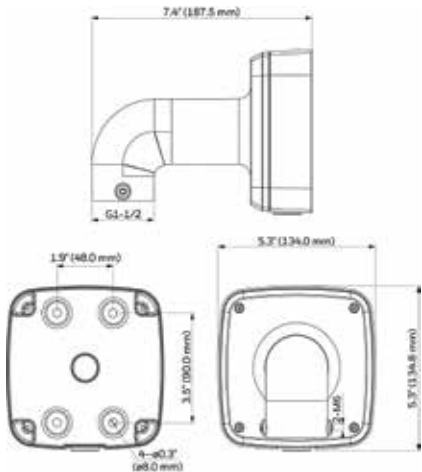

HBC5WT-2

HEPM

H4G-PK

FEATURES AND BENEFITS

	LOW PROFILE, CONTEMPORARY DESIGN	ECONOMICALLY PRICED	EASY CABLE FEED-THROUGH	CONCEALED WIRING	DIE-CAST ALUMINUM CONSTRUCTION	POLYCARBONATE CONSTRUCTION	SECC CONSTRUCTION	OFF-WHITE POWDER FINISH	GRAY POWDER FINISH	INDOOR	INDOOR/ OUTDOOR
HD3-MK2	√	√	√	√		√		√		√	
HD4CHIP-PK2	√	√	√	√	√			√			√
HD4CHIP-WK2	√	√	√	√	√			√			√
HB34G-CM	√	√	√	√			√	√			√
HB4G-PM	√	√	√	√			√	√			√
HBG-BB	√	√	√	√	√				√		√
HFG-WK	√	√	√	√	√			√			√
HFG-PK	√	√	√	√	√			√			√
HBC5WT-2	√	√	√	√	√			√		√	
HEPM	√	√	√	√	√			√			√
H4G-PK	√	√	√	√	√			√			√

equiP® Camera Mounts Dimensions

HB4G-PM

HD4CHIP-PK2

HBG-BB

HD3-MK2

HB34G-CM

HFG-PK

HFG-WK

HBC5WT-2

HEPM

HD4CHIP-WK2

H4G-PK

equip® Camera Mounts Technical Specifications

MECHANICAL			
MODEL NO.	WEIGHT	CONSTRUCTION/ FINISH	DIMENSIONS
HD3-MK2	0.18 lb (0.08 kg)	Polycarbonate/White powder coating	3.82" x 6.06" x 4.76" (97.0 mm x 154.0 mm x 121.0 mm)
HD4CHIP-WK2	1.34 lb (0.61 kg)	Die-cast aluminum/White powder coating	5.48" x 8.5" x 4.65" (139.3 mm x 215.9 mm x 118.0 mm)
HD4CHIP-PK2	0.82 lb (0.37 kg)	Die-cast aluminum/White powder coating	1.82" x 6.49" (46.2 mm x 164.7 mm)
HB4G-PM	2.05 lb (0.93 kg)	SECC/White powder coating	5.1" x 6.7" x 1.8" (130.4 mm x 170.0 mm x 45.0 mm)
HB34G-CM	3.7 lb (1.7 kg)	SECC/White powder coating	6.7" x 9.6" x 5.4" (170.0 mm x 243.0 mm x 138.0 mm)
HBG-BB	0.67 lb (0.31 kg)	Die-cast aluminum/Gray powder coating	4.29" x 1.61" (109.0 mm x 41.0 mm)
HFG-WK	1.54 lb (0.7 kg)	Die-cast aluminum/White powder coating	5.3" x 5.3" x 7.4" (134 mm x 134 mm x 187.5 mm)
HFG-PK	0.46 lb (0.21 kg)	Die-cast aluminum/White powder coating	5.9" x 5.9" x 1.5" (150.8 mm x 150.8 mm x 37.0 mm)
HBC5WT-2	0.40 lb (0.18kg)	Die-cast aluminum/White powder coating	3.7" x 7.7" (95mm x 195mm)
HEPM	0.45 lb (0.21kg)	Die-cast aluminum/White powder coating	4.3" x 1.95" (110mm x 49.6mm)
H4G-PK	0.64lb (0.29kg)	Die-cast aluminum/White powder coating	6.26" x 1.36" (159mm x 34.6mm)