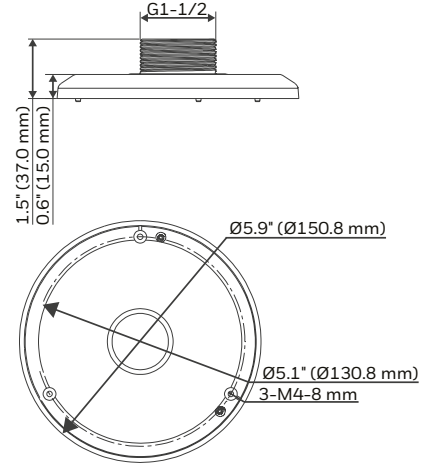

equiP® Camera Mounts Dimensions

HB4G-PM

HD4CHIP-PK2

HBG-BB

HD3-MK2

HB34G-CM

HFG-PK

HFG-WK

HBC5WT-2

HEPM

HD4CHIP-WK2

H4G-PK

equip® Camera Mounts Technical Specifications

MECHANICAL			
MODEL NO.	WEIGHT	CONSTRUCTION/ FINISH	DIMENSIONS
HD3-MK2	0.18 lb (0.08 kg)	Polycarbonate/White powder coating	3.82" x 6.06" x 4.76" (97.0 mm x 154.0 mm x 121.0 mm)
HD4CHIP-WK2	1.34 lb (0.61 kg)	Die-cast aluminum/White powder coating	5.48" x 8.5" x 4.65" (139.3 mm x 215.9 mm x 118.0 mm)
HD4CHIP-PK2	0.82 lb (0.37 kg)	Die-cast aluminum/White powder coating	1.82" x 6.49" (46.2 mm x 164.7 mm)
HB4G-PM	2.05 lb (0.93 kg)	SECC/White powder coating	5.1" x 6.7" x 1.8" (130.4 mm x 170.0 mm x 45.0 mm)
HB34G-CM	3.7 lb (1.7 kg)	SECC/White powder coating	6.7" x 9.6" x 5.4" (170.0 mm x 243.0 mm x 138.0 mm)
HBG-BB	0.67 lb (0.31 kg)	Die-cast aluminum/Gray powder coating	4.29" x 1.61" (109.0 mm x 41.0 mm)
HFG-WK	1.54 lb (0.7 kg)	Die-cast aluminum/White powder coating	5.3" x 5.3" x 7.4" (134 mm x 134 mm x 187.5 mm)
HFG-PK	0.46 lb (0.21 kg)	Die-cast aluminum/White powder coating	5.9" x 5.9" x 1.5" (150.8 mm x 150.8 mm x 37.0 mm)
HBC5WT-2	0.40 lb (0.18kg)	Die-cast aluminum/White powder coating	3.7" x 7.7" (95mm x 195mm)
HEPM	0.45 lb (0.21kg)	Die-cast aluminum/White powder coating	4.3" x 1.95" (110mm x 49.6mm)
H4G-PK	0.64lb (0.29kg)	Die-cast aluminum/White powder coating	6.26" x 1.36" (159mm x 34.6mm)