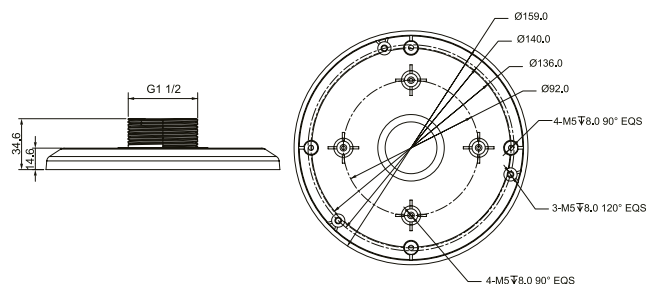

HBC5WT-2

HEPM

HD4CHIP-WK2

H4G-PK

equip® Camera Mounts Technical Specifications

MECHANICAL			
MODEL NO.	WEIGHT	CONSTRUCTION/ FINISH	DIMENSIONS
HD3-MK2	0.18 lb (0.08 kg)	Polycarbonate/White powder coating	3.82" x 6.06" x 4.76" (97.0 mm x 154.0 mm x 121.0 mm)
HD4CHIP-WK2	1.34 lb (0.61 kg)	Die-cast aluminum/White powder coating	5.48" x 8.5" x 4.65" (139.3 mm x 215.9 mm x 118.0 mm)
HD4CHIP-PK2	0.82 lb (0.37 kg)	Die-cast aluminum/White powder coating	1.82" x 6.49" (46.2 mm x 164.7 mm)
HB4G-PM	2.05 lb (0.93 kg)	SECC/White powder coating	5.1" x 6.7" x 1.8" (130.4 mm x 170.0 mm x 45.0 mm)
HB34G-CM	3.7 lb (1.7 kg)	SECC/White powder coating	6.7" x 9.6" x 5.4" (170.0 mm x 243.0 mm x 138.0 mm)
HBG-BB	0.67 lb (0.31 kg)	Die-cast aluminum/Gray powder coating	4.29" x 1.61" (109.0 mm x 41.0 mm)
HFG-WK	1.54 lb (0.7 kg)	Die-cast aluminum/White powder coating	5.3" x 5.3" x 7.4" (134 mm x 134 mm x 187.5 mm)
HFG-PK	0.46 lb (0.21 kg)	Die-cast aluminum/White powder coating	5.9" x 5.9" x 1.5" (150.8 mm x 150.8 mm x 37.0 mm)
HBC5WT-2	0.40 lb (0.18kg)	Die-cast aluminum/White powder coating	3.7" x 7.7" (95mm x 195mm)
HEPM	0.45 lb (0.21kg)	Die-cast aluminum/White powder coating	4.3" x 1.95" (110mm x 49.6mm)
H4G-PK	0.64lb (0.29kg)	Die-cast aluminum/White powder coating	6.26" x 1.36" (159mm x 34.6mm)