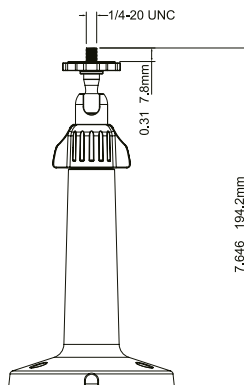

HBC5WT-2

HEPM

H4G-PK

FEATURES AND BENEFITS

	LOW PROFILE, CONTEMPORARY DESIGN	ECONOMICALLY PRICED	EASY CABLE FEED-THROUGH	CONCEALED WIRING	DIE-CAST ALUMINUM CONSTRUCTION	POLYCARBONATE CONSTRUCTION	SECC CONSTRUCTION	OFF-WHITE POWDER FINISH	GRAY POWDER FINISH	INDOOR	INDOOR/ OUTDOOR
HD3-MK2	√	√	√	√		√		√		√	
HD4CHIP-PK2	√	√	√	√	√			√			√
HD4CHIP-WK2	√	√	√	√	√			√			√
HB34G-CM	√	√	√	√			√	√			√
HB4G-PM	√	√	√	√			√	√			√
HBG-BB	√	√	√	√	√				√		√
HFG-WK	√	√	√	√	√			√			√
HFG-PK	√	√	√	√	√			√			√
HBC5WT-2	√	√	√	√	√			√		√	
HEPM	√	√	√	√	√			√			√
H4G-PK	√	√	√	√	√			√			√

equiP® Camera Mounts Dimensions

HB4G-PM

HD4CHIP-PK2

HBG-BB

HD3-MK2

HB34G-CM

HFG-PK

HFG-WK

HBC5WT-2

HEPM

HD4CHIP-WK2

H4G-PK

equip® Camera Mounts Technical Specifications

MECHANICAL			
MODEL NO.	WEIGHT	CONSTRUCTION/ FINISH	DIMENSIONS
HD3-MK2	0.18 lb (0.08 kg)	Polycarbonate/White powder coating	3.82" x 6.06" x 4.76" (97.0 mm x 154.0 mm x 121.0 mm)
HD4CHIP-WK2	1.34 lb (0.61 kg)	Die-cast aluminum/White powder coating	5.48" x 8.5" x 4.65" (139.3 mm x 215.9 mm x 118.0 mm)
HD4CHIP-PK2	0.82 lb (0.37 kg)	Die-cast aluminum/White powder coating	1.82" x 6.49" (46.2 mm x 164.7 mm)
HB4G-PM	2.05 lb (0.93 kg)	SECC/White powder coating	5.1" x 6.7" x 1.8" (130.4 mm x 170.0 mm x 45.0 mm)
HB34G-CM	3.7 lb (1.7 kg)	SECC/White powder coating	6.7" x 9.6" x 5.4" (170.0 mm x 243.0 mm x 138.0 mm)
HBG-BB	0.67 lb (0.31 kg)	Die-cast aluminum/Gray powder coating	4.29" x 1.61" (109.0 mm x 41.0 mm)
HFG-WK	1.54 lb (0.7 kg)	Die-cast aluminum/White powder coating	5.3" x 5.3" x 7.4" (134 mm x 134 mm x 187.5 mm)
HFG-PK	0.46 lb (0.21 kg)	Die-cast aluminum/White powder coating	5.9" x 5.9" x 1.5" (150.8 mm x 150.8 mm x 37.0 mm)
HBC5WT-2	0.40 lb (0.18kg)	Die-cast aluminum/White powder coating	3.7" x 7.7" (95mm x 195mm)
HEPM	0.45 lb (0.21kg)	Die-cast aluminum/White powder coating	4.3" x 1.95" (110mm x 49.6mm)
H4G-PK	0.64lb (0.29kg)	Die-cast aluminum/White powder coating	6.26" x 1.36" (159mm x 34.6mm)