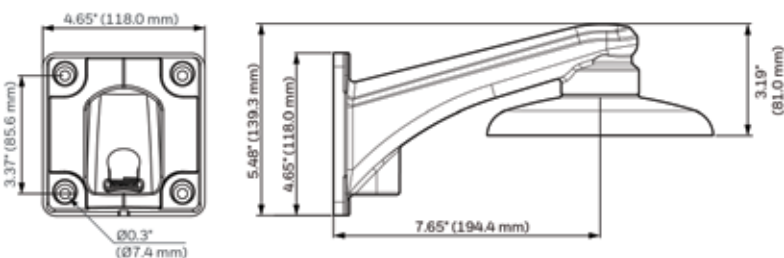

equiP® Camera Mounts Dimensions

HB4G-PM

HD4CHIP-PK2

HBG-BB

HD3-MK2

HB34G-CM

HFG-PK

HFG-WK

HBC5WT-2

HEPM

HD4CHIP-WK2

H4G-PK

equip® Camera Mounts Technical Specifications

MECHANICAL			
MODEL NO.	WEIGHT	CONSTRUCTION/ FINISH	DIMENSIONS
HD3-MK2	0.18 lb (0.08 kg)	Polycarbonate/White powder coating	3.82" x 6.06" x 4.76" (97.0 mm x 154.0 mm x 121.0 mm)
HD4CHIP-WK2	1.34 lb (0.61 kg)	Die-cast aluminum/White powder coating	5.48" x 8.5" x 4.65" (139.3 mm x 215.9 mm x 118.0 mm)
HD4CHIP-PK2	0.82 lb (0.37 kg)	Die-cast aluminum/White powder coating	1.82" x 6.49" (46.2 mm x 164.7 mm)
HB4G-PM	2.05 lb (0.93 kg)	SECC/White powder coating	5.1" x 6.7" x 1.8" (130.4 mm x 170.0 mm x 45.0 mm)
HB34G-CM	3.7 lb (1.7 kg)	SECC/White powder coating	6.7" x 9.6" x 5.4" (170.0 mm x 243.0 mm x 138.0 mm)
HBG-BB	0.67 lb (0.31 kg)	Die-cast aluminum/Gray powder coating	4.29" x 1.61" (109.0 mm x 41.0 mm)
HFG-WK	1.54 lb (0.7 kg)	Die-cast aluminum/White powder coating	5.3" x 5.3" x 7.4" (134 mm x 134 mm x 187.5 mm)
HFG-PK	0.46 lb (0.21 kg)	Die-cast aluminum/White powder coating	5.9" x 5.9" x 1.5" (150.8 mm x 150.8 mm x 37.0 mm)
HBC5WT-2	0.40 lb (0.18kg)	Die-cast aluminum/White powder coating	3.7" x 7.7" (95mm x 195mm)
HEPM	0.45 lb (0.21kg)	Die-cast aluminum/White powder coating	4.3" x 1.95" (110mm x 49.6mm)
H4G-PK	0.64lb (0.29kg)	Die-cast aluminum/White powder coating	6.26" x 1.36" (159mm x 34.6mm)