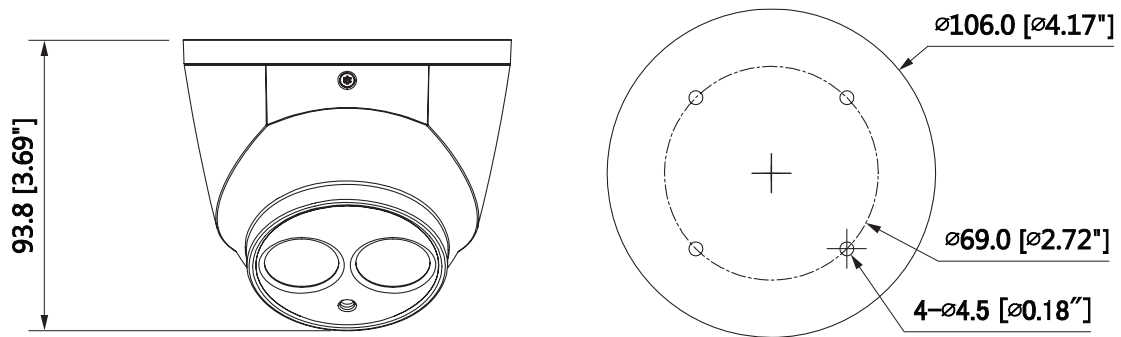

## ORDERING

<b>HEW2PER3</b>	Network WDR 2MP IR Ball Camera, 1/2.8" CMOS, 2.8mm Fixed, 1 IR LED, PoE, IP66, H.265/H.264/Smart Codec, White
<b>HEW4PER3B</b>	Network WDR 4MP IR Ball Camera, 1/3" CMOS, 2.8mm Fixed, 1 IR LED, PoE, IP66, H.265/H.264/Smart Codec, Grey

## DIMENSIONS