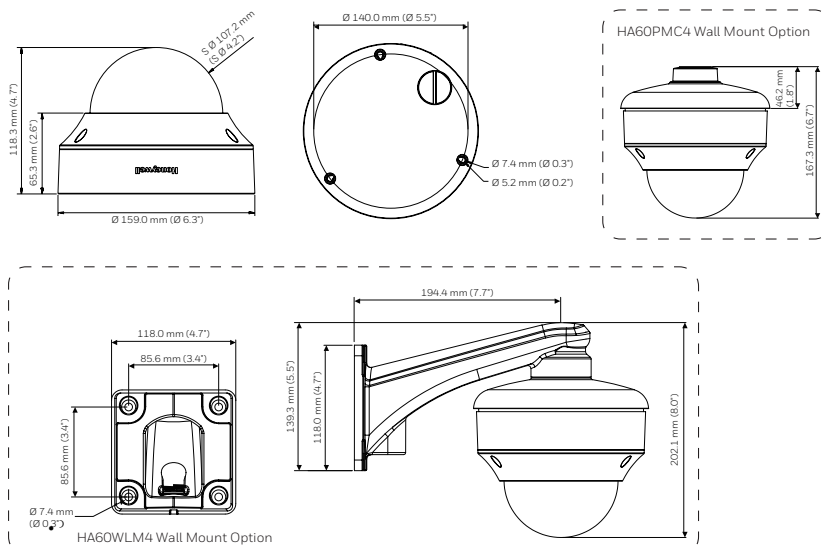

SYSTEM COMPATIBILITY

Pro-Watch NVR	Up to 256 IP channels RAID5 / 6 Enterprise NVR
MAXPRO NVR PE	Up to 128 IP channels RAID5 / 6 Enterprise NVR
MAXPRO NVR SE	Up to 64 IP channels System NVR
MAXPRO NVR XE	Up to 16 IP channels System NVR
MAXPRO NVR SOFTWARE	Up to 128 IP channels Recording Software
ADPRO NVR FastTrace 2E	Up to 32 IP channels with up to 32 VA channels NVRs
ADPRO NVR iFT-E	Up to 32 IP channels with up to 32 VA channels NVRs
ADPRO NVR iFT	Up to 32 IP channels or 16 IP channels with up to 16 VA channels NVRs
ADPRO NVR iFT Gateway	4 IP channels + 4 VA channels
HEN*4	8 / 16 / 32 / 64-channel Performance Series NVRs (H.264 and H.265)
Honeywell DVM	Supported with Honeywell DVM R700 , DVM R620

OPTIONAL MOUNTS AND ACCESSORIES

HA60WLM4	Wall mount bracket for 4 inch dome, white
HA30PLM01	Pole Mount Adapter, white
HA30CNM01	Corner Mount Adapter , white
HA60PMC4	Pendant Mount Aapter, 1.5 NPT (outside), 3 / 4 NPT (inside), white
HA60CB4	4 inch Clear Bubble
HA60SB4	4 inch Smoked Bubble
HA60WIF	Wifi dongle and USB adapter for camera configuration

Learn more about 60 Series accessories compatibility

ORDERING

HC60W45R2	5 MP Network Outdoor Dome Camera, WDR 120 dB, 1/2.8" CMOS, 2.7-13.5 mm MFZ, 4 IR LEDs, PoE+, H.265 HEVC Smart Codec, IP66/67/IK10/NEMA4X, White
HC60W45R4	5 MP Network Outdoor Dome Camera, WDR 120 dB, 1/2.8" CMOS, 7-22 mm MFZ, 4 IR LEDs, PoE+, H.265 HEVC Smart Codec, IP66/67/IK10/NEMA4X, White

DIMENSIONS

For more information

www.security.honeywell.com/uk
www.security.honeywell.com/me

Honeywell Commercial Security

Honeywell Security Office -
Emaar Business Park,
Sheikh Zayed Road
Building No. 2, 2nd floor, 201
Post Office Box 232362
Dubai, United Arab Emirates
Tel: +971 4 450 5800

ONVIF and the ONVIF logo are trademarks of ONVIF Inc.
HEVC Advance logo is a trademark of HEVC Advance
Honeywell reserves the right, without notification, to
make changes in product design or specifications.

Aston Fields Road
Whitehouse Industrial Estate
Runcorn, Cheshire, WA7 3DL
United Kingdom
Tel: +44 (0)8448 000 235
www.honeywell.com

HSV-HC60W45Rx-02-UK(0720)DS-Z
© 2020 Honeywell International Inc.

Honeywell