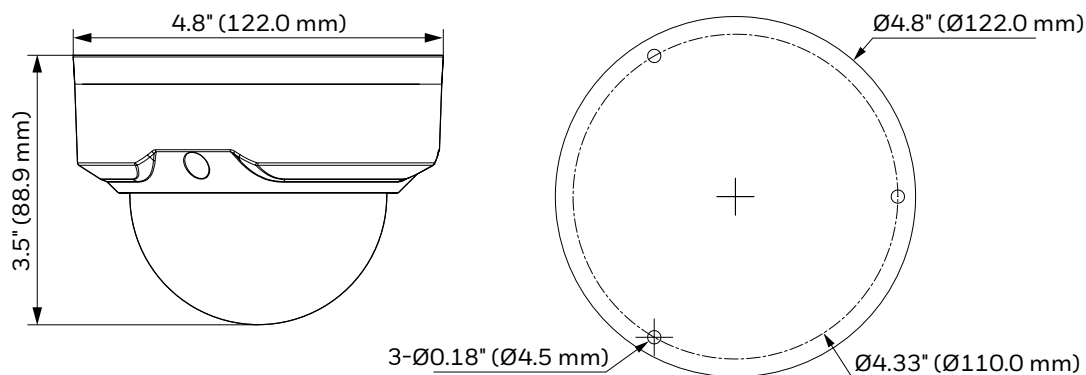

ELECTRICAL	
POWER SUPPLY	24 VAC±30% / 12 VDC±30%
POWER CONSUMPTION	8.4 W max. (IR LEDs on)
MECHANICAL	
DIMENSIONS	Ø4.80" x 3.50" (Ø122.0 mm x 88.9 mm)
PRODUCT WEIGHT	1.04 lb. (0.47 kg)
PACKAGE WEIGHT	1.43 lb. (0.65 kg)
CONSTRUCTION	Die-cast aluminum housing with powder coat
CONSTRUCTION COLOR	RAL 9003 (White)
ENVIRONMENTAL	
OPERATING TEMPERATURE	-22°F to 140°F (-30°C to 60°C)
COLD START	Startup should be done at above -22°F (-30°C)
STORAGE TEMPERATURE	-22°F to 140°F (-30°C to 60°C)
RELATIVE HUMIDITY	Less than 90%, non-condensing
INGRESS PROTECTION	IP66
IMPACT RESISTANCE	IK10
REGULATORY	
EMISSIONS	FCC, Part 15B, EN55032:2012 +AC:2013
IMMUNITY	EN50130-4:2011
SAFETY	EU: EN60950-1
ROHS	EN50581:2012

* Pre-installed storage (TB).

ORDERING	
H4D42HD8	WDR 4K IR MFZ Rugged Dome Camera, 1/2" 8 MP CMOS, 3.7-11 mm MFZ Lens, 2 High Power IR LEDs, 12 VDC/24VAC, IP66, IK10

DIMENSIONS

For more information

www.honeywell.com/security