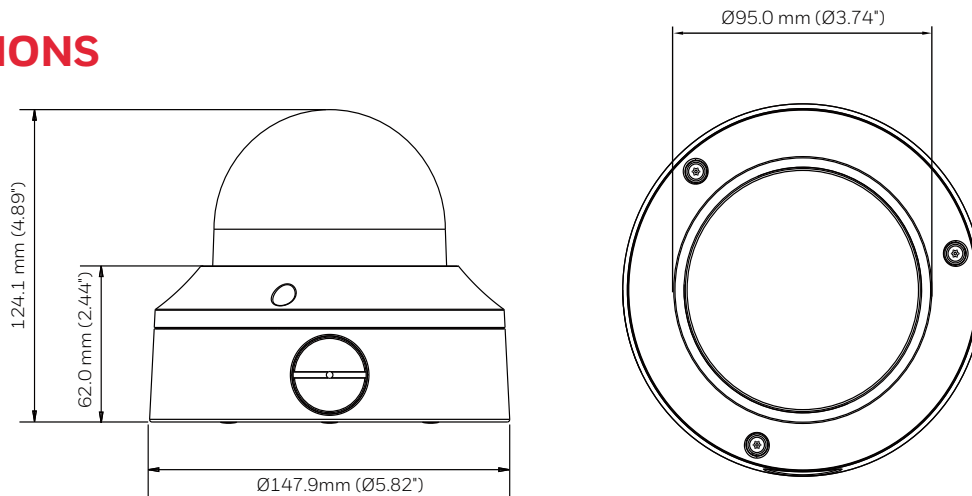

70 SERIES 8MP NETWORK OUTDOOR DOME CAMERA

SYSTEM COMPATIBILITY	
Pro-Watch NVR	Up to 256 IP Channels RAID5/6 Enterprise NVR
Maxpro NVR PE	Up to 128 IP Channels RAID5/6 Enterprise NVR
Maxpro NVR SE	Up to 64 IP Channels System NVR
Maxpro NVR XE	Up to 16 IP Channels System NVR
Maxpro NVR Software	Up to 128 IP Channels Recording Software
Adpro NVR Fasttrace 2E	Up to 32 IP Channels with up to 32 VA Channels NVRs
Adpro NVR iFT-E	Up to 32 IP Channels with up to 32 VA Channels NVRs
Adpro NVR iFT	Up to 32 IP Channels or 16 IP Channels with up to 16 VA Channels NVRs
Adpro NVR iFT Gateway	4 IP Channels + 4 VA Channels
Honeywell DVM	Supported with Honeywell DVM R700 , DVM R620
30 Series NVR	Integration with 30 Series NVR

OPTIONAL MOUNTS AND ACCESSORIES	
HA60WLM4	Wall mount bracket for 4 inch dome, white
HA60PMC4	Pendent Mount Apapter, 1.5NPT(outside), 3/4NPT (inside)
HA60WIF	Wifi dongle and USB adapter for camera configuration
HA70RPG	70s Dome camera rubber kit
HA70SB4	70s Dome camera Smoked Bubble
HA70ICK	In-ceiling mount bracket for 70S Dome

ORDERING	
HC70W48R2	8MP Network IR Rugged Dome Camera, TDN, WDR, 1/2.7" CMOS, 3.6-11mm MFZ, 22IR LEDs, H.265, PoE, IP66/IP67/IK10, NDAA Compliant
HV70LPRL1	Honeywell License Plate recognition L1, Stop & Go
HV70LPRL2	Honeywell License Plate recognition L2, Up to Speed 30mph
HV70LPRL3	Honeywell License Plate recognition L3, Up to Speed 80mph

DIMENSIONS

For more information
buildings.honeywell.com/security

Honeywell Commercial Security
715 Peachtree St. NE
Atlanta, GA 30308
1.800.323.4576
www.honeywell.com

ONVIF and the ONVIF logo are trademarks of ONVIF Inc.
HEVC Advance logo is a trademark of HEVC Advance
Honeywell reserves the right, without notification, to
make changes in product design or specifications.

HSV-HC70W48R2-01-US(1121)DS-Y
© 2021 Honeywell International Inc.

Honeywell