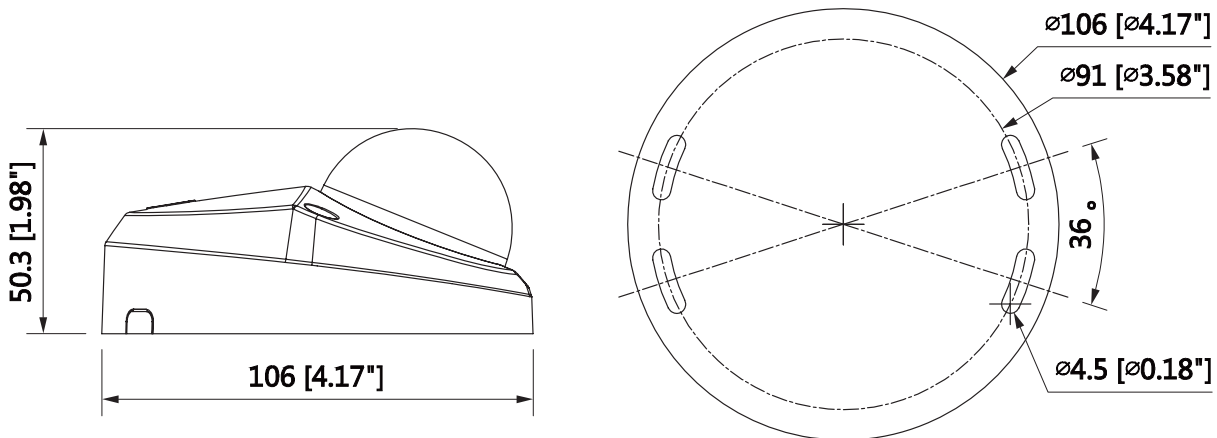

PERFORMANCE SERIES NETWORK WDR 4MP IR MICRO DOME CAMERA

RECOMMENDED ACCESSORIES

SYSTEM INTEGRATION	
HEN*4	8 / 16 / 32 / 64-Channel Performance Series 4K NVRs (H.264 and H.265)
HEN*3	4 / 8 / 16 / 32-Channel Performance Series 4K NVRs (H.264 and H.265)
HEN*3V	4 / 8 / 16- Channel Embedded NVRs (H.265)

MOUNTS AND ACCESSORIES		
HQA-WK2**		Wall Mount Bracket
HQA-BB3**		Junction Box

MOUNTS AND ACCESSORIES		
HQA-PM2		Pole Mount Adapter
HQA-PK		Pendant Mount Cap
HQA-CB**		Ceiling Mount Bracket for Pendant Mount Cap
HQA-CBE**		Ceiling Mount Extend Bracket for HQA-CB

**The HQA-BB3/HQA-WK2 must be used when installing the camera to HQA-PM2.

The HQA-CB must be used when installing the camera to HQA-PK.

The HQA-CBE must be used with HQA-CB together.

ORDERING	
H2W4PER3V	Network WDR 4MP IR Micro Dome Camera, 1/3" CMOS, 2.8 mm Fixed, 8 IR LEDs, PoE, IP66, H.265 / Smart Codec

DIMENSIONS

For more information

buildings.honeywell.com/security

Honeywell Commercial Security

715 Peachtree St. NE

Atlanta, GA 30308

1.800.323.4576

www.honeywell.com

ONVIF and the ONVIF logo are trademarks of ONVIF Inc. Honeywell reserves the right, without notification, to make changes in product design or specifications.

HSV-H2W4PER3V-01-US(0921)DS-Y
© 2021 Honeywell International Inc.

Honeywell