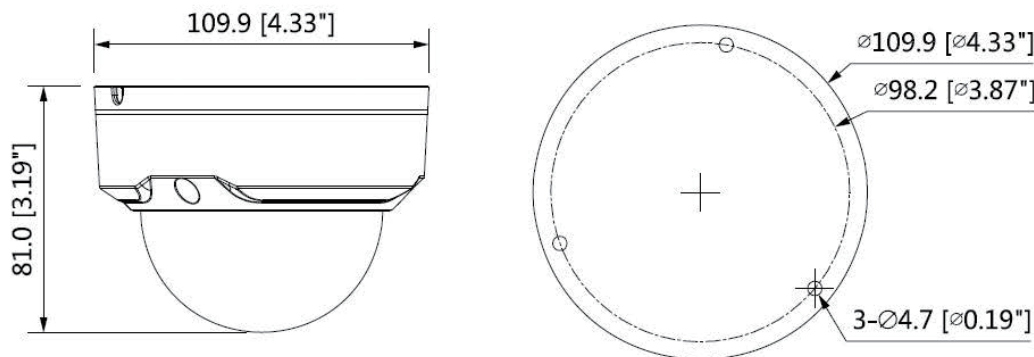

**The HQA-CB must be used when installing the camera to HQA-PM.

The HQA-CBE must be used with HQA-CB together.

The HQA-WK/HQA-BB2 must be used when installing the camera to HQA-PM2.

The HQA-BB2 must be used when installing the camera to HB34S2-CM.

ORDERING

H4W4PER3V	Network WDR 4MP IR Rugged Mini Dome Camera, 1/3.0" CMOS, 2.8 mm Fixed, 3 IR LEDs, PoE, IP66, IK10, H.265 / Smart Codec
-----------	--

DIMENSIONS

For more information

buildings.honeywell.com/security