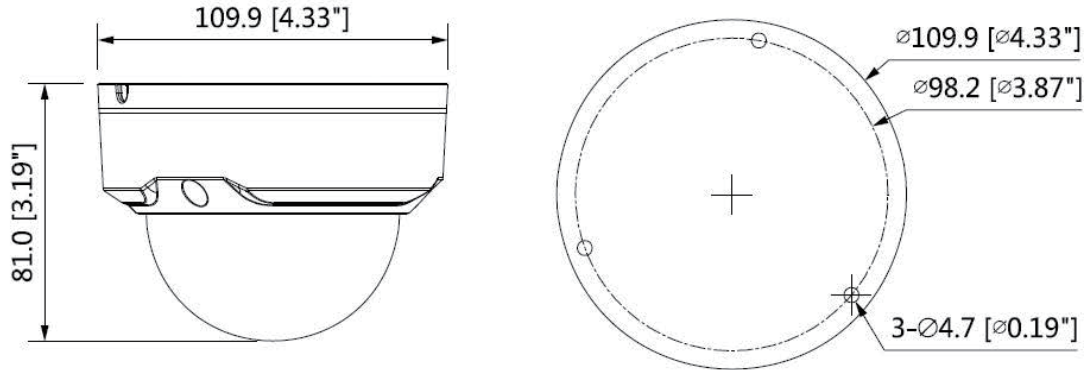

**The HQA-CB must be used when installing the camera to HQA-PK.

The HQA-CBE must be used with HQA-CB together.

The HQA-WK/HQA-BB2 must be used when installing the camera to HQA-PM2.

The HQA-BB2 must be used when installing the camera to HB34S2-CM.

ORDERING

H4W8PER1V	Network WDR 8MP IR Rugged Mini Dome Camera, 1/2.8" CMOS, 3.6 mm Fixed, 3 IR LEDs, PoE, IP66, IK10, H.265/Smart Codec
-----------	--

DIMENSIONS

For more information

buildings.honeywell.com/security