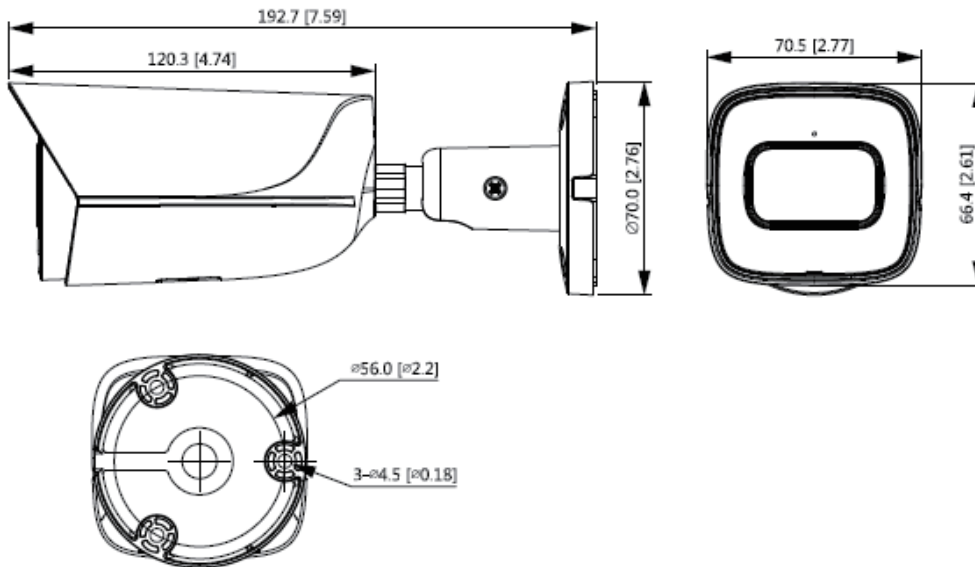

## RECOMMENDED ACCESSORIES

SYSTEM INTEGRATION	
HEN*4	8/16/32/64-Channel Performance Series 4K NVRs (H.264 and H.265)
HEN*3	4/8/16/32-Channel Performance Series 4K NVRs (H.264 and H.265)
HEN*3V	4 / 8 / 16- Channel Embedded NVRs (H.265)
MOUNTS AND ACCESSORIES	
HB34S2-CM	Corner Mount Adapter

MOUNTS AND ACCESSORIES		
HEJB**		Back box
HQA-PM2		Pole Mount Bracket
HBS2-BB**		Junction Box

\*\*The HBS2-BB/HEJB must be used when installing the camera to HQA-PM2.

The HBS2-BB/HEJB must be used when installing the camera to HB34S2-CM.

## DIMENSIONS