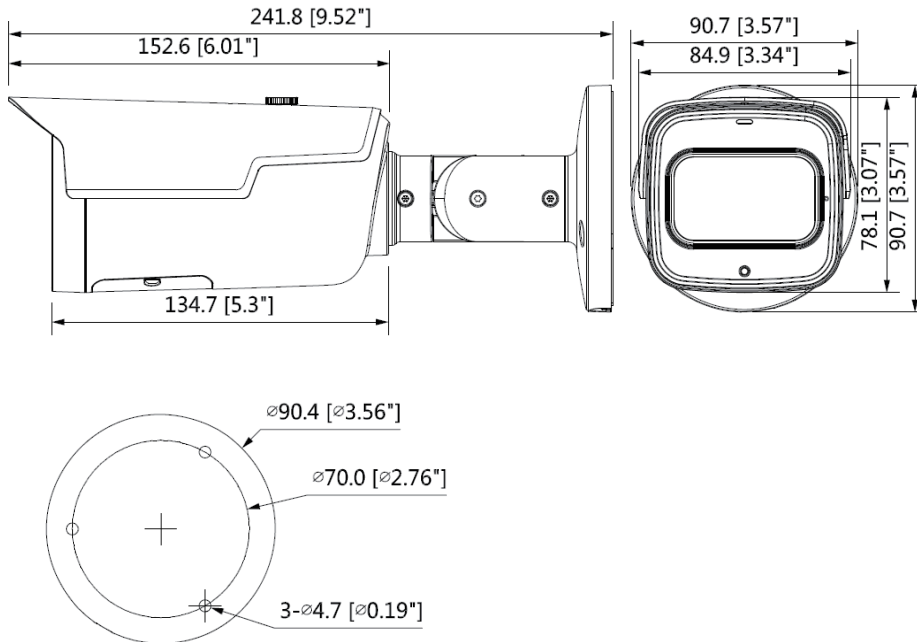

NETWORK	
Ethernet	RJ-45 (10 / 100Base-T)
Supported Web Browsers	Internet Explorer (11.0+)
Supported OS	Windows® 7 32-bit / 64-bit; Windows® 10 32-bit / 64-bit
Protocols*	HTTP; HTTPS; TCP; ARP; RTSP; RTP; RTCP; UDP; SMTP; DHCP; DNS; PPPoE; IPv4/v6; QoS; UPnP; NTP; Bonjour; IEEE 802.1x; Multicast; ICMP; IGMP; TLS
Interoperability	ONVIF Profile S / G / Q / T
Maximum Users Access	20 users
Security	User account and password protection HTTPS, IP Filter, Digest authentication, User access log, TLS1.2 only, AES-128 / 256, SSH / Telnet closed, sFTP by default, PCIDSS compliance
Event	No SD card, SD card error, Capacity warning, Network disconnection, IP conflict, Illegal access
Micro SD	Supports max. 256 GB Micro SD card, Class 10 (not included)
ELECTRICAL	
Power Supply	DC12V, PoE (802.3af)(Class 0)
Power Consumption	<10.7W
MECHANICAL	
Dimensions	Ø244.1mm x 79mm x 75.9mm (Ø9.61" x 3.11" x 2.99")
Product Weight	0.95kg (2.09lb)
Package Weight	1.16kg (2.56lb)
Construction	Die-cast aluminum housing with powder coat
Construction Color	RAL 9003 (White)
ENVIRONMENTAL	
Operating Temperature	-30°C to 60°C (-22°F to 140°F)
Relative Humidity	0% to 95%, non-condensing
Ingress Protection	IP66
REGULATORY	
Emissions	FCC Part 15B, EN55032
Immunity	EN 50130-4
Safety	UL 60950-1, EN 62368-1
RoHS	EN 50581

ORDERING	
HBW8PER2V	Network WDR 8MP IR Bullet Camera, 1/2.8" CMOS, 2.7mm~13.5mm Motorized, 4 IR LEDs, PoE, IP66, H.265 / Smart Codec

DIMENSIONS

For more information

buildings.honeywell.com/security

Honeywell Commercial Security