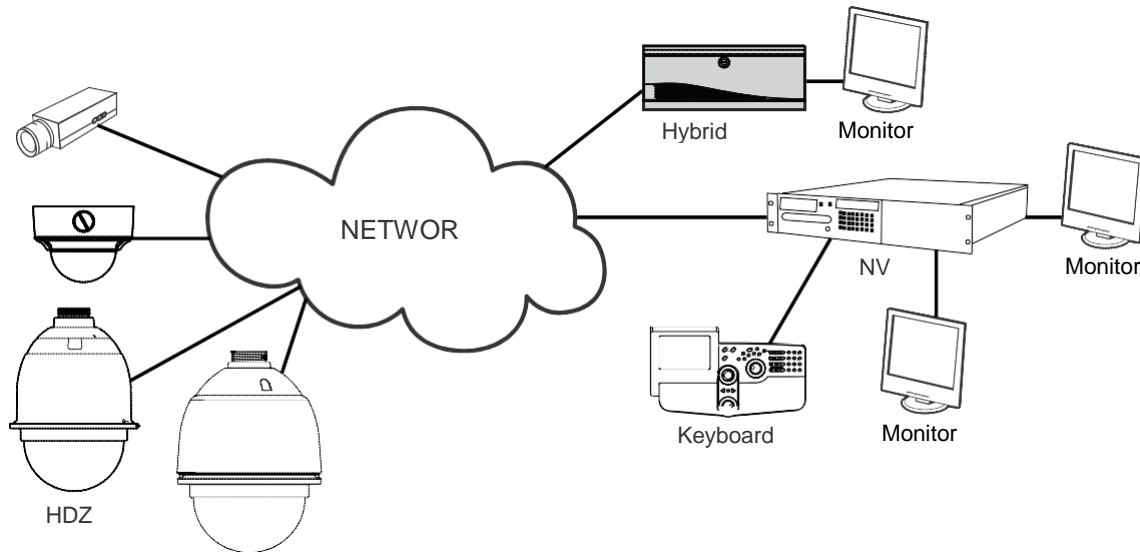

HD

HDZ SERIES – 1080p HD IP PTZ DOMES

www.honeywellvideo.com

SYSTEM DIAGRAM AND DIMENSIONS

System Diagram

Outdoor Pendant

Indoor Pendant

Using In-Ceiling Back Can Housing (HDZHINKIT)