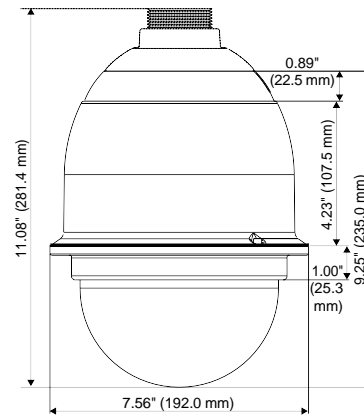

HD

HDZ SERIES – 1080p HD IP PTZ DOMES

www.honeywellvideo.com

SYSTEM DIAGRAM AND DIMENSIONS

System Diagram

Outdoor Pendant

Indoor Pendant

Using In-Ceiling Back Can Housing (HDZHINKIT)

	HDZ Indoor	HDZ Outdoor
Electrical		
Power Source	24 V AC ± 10% and PoE+ (IEEE 802.3at-	24 V AC ± 10% and PoE++
Power Consumption	25.5 W	59 W (with heater)
Mechanical		
Dimensions	ø 7.6" x 11.1" ø192.0 x 281.4 mm	ø 7.6" x 10.9" ø194.0 x 276.2 mm (with sunshield)
Weight	4.85 lb (2.2 kg), with in-ceiling bracket: 6.83 lb (3.1 kg)	5.73 lb (2.6 kg), with sunshield
Environmental		
Operating Temperature	32°F to 122°F (0°C to 50°C)	-49°F to 131°F (-45°C to 55°C)**
Relative Humidity	0% to 90%, non-condensing	
Waterproof Standard	IP66 standard (HDZ Outdoor)	
Impact Rating	IK10 (HDZ Outdoor)	
IP Specifications		
Video Compression	H.264 High Profile/MJPEG	
Video Streaming	Quad streaming: H.264 and MJPEG Controllable frame rate and bandwidth Constant or variable bit rate	
Video Resolution	Up to 1920x1080p	
Frame Rates	720p: Up to 60/50 fps 1080p: Up to 30/25 fps	
Audio Compression	G.711/G.726 ADPCM	
Audio Stream	Full-duplex, Simplex	
Interface	RJ-45, 10/100 Mbps Ethernet	
Supported Protocols***	IPv4/v6, TCP/IP, UDP, RTP, RTSP, HTTP, HTTPS, ICMP, FTP, SMTP, DHCP, PPPoE, UPnP, IGMP, SNMP, DNS, DDNS, IEEE 802.1x, QoS, ONVIF	
Simultaneous Users	3 at 1080p/5 at D1 (NTSC: 720x480, PAL: 720x576)	
Security	User account and password protection HTTPS, IP Filter, IEEE 802.1x	
MicroSD	Support for micro SD up to 64 GB (only applied on SanDisk SDXC 64 GB), card not included	
MicroSD Function	Event trigger recording Continuous and scheduled recording Automatic recording when network fails	
Supported Web Browsers	Internet Explorer (8.0+)	
Supported OS	Windows 7 32-bit/64-bit	
Communication	ONVIF Profile S Support	
Regulatory		
Emissions	EN55022, FCC Part 15B	
Immunity	EN50130-4	
Safety	EU: EN60950-1, EN60950-22 North America UL listed to UL/CSA 60950-1	
RoHS	EN50581	