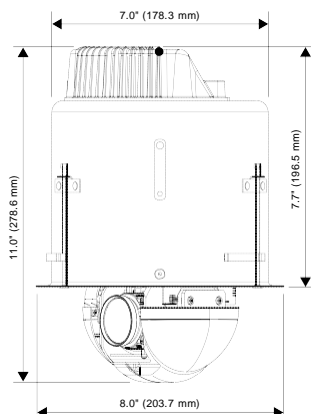

HD

HDZ SERIES – 1080p HD IP PTZ DOMES

www.honeywellvideo.com

SYSTEM DIAGRAM AND DIMENSIONS

System Diagram

Outdoor Pendant

Indoor Pendant

Using In-Ceiling Back Can Housing (HDZHINKIT)

	HDZ Indoor	HDZ Outdoor
Electrical		
Power Source	24 V AC ± 10% and PoE+ (IEEE 802.3at-	24 V AC ± 10% and PoE++
Power Consumption	25.5 W	59 W (with heater)
Mechanical		
Dimensions	ø 7.6" x 11.1" ø192.0 x 281.4 mm	ø 7.6" x 10.9" ø194.0 x 276.2 mm (with sunshield)
Weight	4.85 lb (2.2 kg), with in-ceiling bracket: 6.83 lb (3.1 kg)	5.73 lb (2.6 kg), with sunshield
Environmental		
Operating Temperature	32°F to 122°F (0°C to 50°C)	-49°F to 131°F (-45°C to 55°C)**
Relative Humidity	0% to 90%, non-condensing	
Waterproof Standard	IP66 standard (HDZ Outdoor)	
Impact Rating	IK10 (HDZ Outdoor)	
IP Specifications		
Video Compression	H.264 High Profile/MJPEG	
Video Streaming	Quad streaming: H.264 and MJPEG Controllable frame rate and bandwidth Constant or variable bit rate	
Video Resolution	Up to 1920x1080p	
Frame Rates	720p: Up to 60/50 fps 1080p: Up to 30/25 fps	
Audio Compression	G.711/G.726 ADPCM	
Audio Stream	Full-duplex, Simplex	
Interface	RJ-45, 10/100 Mbps Ethernet	
Supported Protocols***	IPv4/v6, TCP/IP, UDP, RTP, RTSP, HTTP, HTTPS, ICMP, FTP, SMTP, DHCP, PPPoE, UPnP, IGMP, SNMP, DNS, DDNS, IEEE 802.1x, QoS, ONVIF	
Simultaneous Users	3 at 1080p/5 at D1 (NTSC: 720x480, PAL: 720x576)	
Security	User account and password protection HTTPS, IP Filter, IEEE 802.1x	
MicroSD	Support for micro SD up to 64 GB (only applied on SanDisk SDXC 64 GB), card not included	
MicroSD Function	Event trigger recording Continuous and scheduled recording Automatic recording when network fails	
Supported Web Browsers	Internet Explorer (8.0+)	
Supported OS	Windows 7 32-bit/64-bit	
Communication	ONVIF Profile S Support	
Regulatory		
Emissions	EN55022, FCC Part 15B	
Immunity	EN50130-4	
Safety	EU: EN60950-1, EN60950-22 North America UL listed to UL/CSA 60950-1	
RoHS	EN50581	