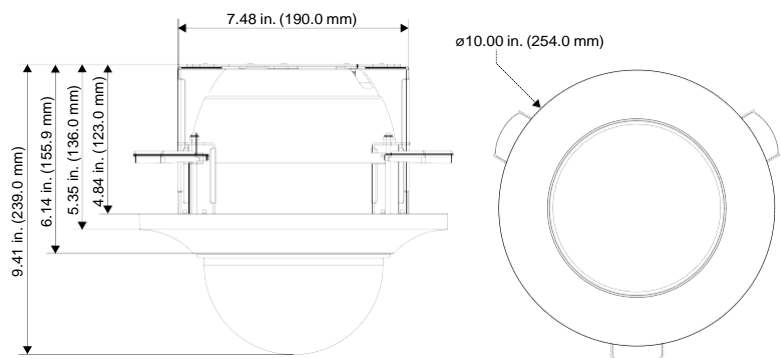

HD

HDZ SERIES – 1080p HD IP PTZ DOMES

www.honeywellvideo.com

SYSTEM DIAGRAM AND DIMENSIONS

System Diagram

Outdoor Pendant

Indoor Pendant

Using In-Ceiling Back Can Housing (HDZHINKIT)

	HDZ Indoor	HDZ Outdoor
Electrical		
Power Source	24 V AC ± 10% and PoE+ (IEEE 802.3at-	24 V AC ± 10% and PoE++
Power Consumption	25.5 W	59 W (with heater)
Mechanical		
Dimensions	ø 7.6" x 11.1" ø192.0 x 281.4 mm	ø 7.6" x 10.9" ø194.0 x 276.2 mm (with sunshield)
Weight	4.85 lb (2.2 kg), with in-ceiling bracket: 6.83 lb (3.1 kg)	5.73 lb (2.6 kg), with sunshield
Environmental		
Operating Temperature	32°F to 122°F (0°C to 50°C)	-49°F to 131°F (-45°C to 55°C)**
Relative Humidity	0% to 90%, non-condensing	
Waterproof Standard	IP66 standard (HDZ Outdoor)	
Impact Rating	IK10 (HDZ Outdoor)	
IP Specifications		
Video Compression	H.264 High Profile/MJPEG	
Video Streaming	Quad streaming: H.264 and MJPEG Controllable frame rate and bandwidth Constant or variable bit rate	
Video Resolution	Up to 1920x1080p	
Frame Rates	720p: Up to 60/50 fps 1080p: Up to 30/25 fps	
Audio Compression	G.711/G.726 ADPCM	
Audio Stream	Full-duplex, Simplex	
Interface	RJ-45, 10/100 Mbps Ethernet	
Supported Protocols***	IPv4/v6, TCP/IP, UDP, RTP, RTSP, HTTP, HTTPS, ICMP, FTP, SMTP, DHCP, PPPoE, UPnP, IGMP, SNMP, DNS, DDNS, IEEE 802.1x, QoS, ONVIF	
Simultaneous Users	3 at 1080p/5 at D1 (NTSC: 720x480, PAL: 720x576)	
Security	User account and password protection HTTPS, IP Filter, IEEE 802.1x	
MicroSD	Support for micro SD up to 64 GB (only applied on SanDisk SDXC 64 GB), card not included	
MicroSD Function	Event trigger recording Continuous and scheduled recording Automatic recording when network fails	
Supported Web Browsers	Internet Explorer (8.0+)	
Supported OS	Windows 7 32-bit/64-bit	
Communication	ONVIF Profile S Support	
Regulatory		
Emissions	EN55022, FCC Part 15B	
Immunity	EN50130-4	
Safety	EU: EN60950-1, EN60950-22 North America UL listed to UL/CSA 60950-1	
RoHS	EN50581	