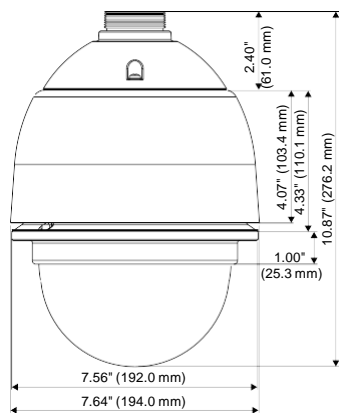

HD

HDZ SERIES – 1080p HD IP PTZ DOMES

www.honeywellvideo.com

SYSTEM DIAGRAM AND DIMENSIONS

System Diagram

Outdoor Pendant

Indoor Pendant

Using In-Ceiling Back Can Housing (HDZHINKIT)

	HDZ Indoor	HDZ Outdoor
Electrical		
Power Source	24 V AC ± 10% and PoE+ (IEEE 802.3at-	24 V AC ± 10% and PoE++
Power Consumption	25.5 W	59 W (with heater)
Mechanical		
Dimensions	ø 7.6" x 11.1" ø192.0 x 281.4 mm	ø 7.6" x 10.9" ø194.0 x 276.2 mm (with sunshield)
Weight	4.85 lb (2.2 kg), with in-ceiling bracket: 6.83 lb (3.1 kg)	5.73 lb (2.6 kg), with sunshield
Environmental		
Operating Temperature	32°F to 122°F (0°C to 50°C)	-49°F to 131°F (-45°C to 55°C)**
Relative Humidity	0% to 90%, non-condensing	
Waterproof Standard	IP66 standard (HDZ Outdoor)	
Impact Rating	IK10 (HDZ Outdoor)	
IP Specifications		
Video Compression	H.264 High Profile/MJPEG	
Video Streaming	Quad streaming: H.264 and MJPEG Controllable frame rate and bandwidth Constant or variable bit rate	
Video Resolution	Up to 1920x1080p	
Frame Rates	720p: Up to 60/50 fps 1080p: Up to 30/25 fps	
Audio Compression	G.711/G.726 ADPCM	
Audio Stream	Full-duplex, Simplex	
Interface	RJ-45, 10/100 Mbps Ethernet	
Supported Protocols***	IPv4/v6, TCP/IP, UDP, RTP, RTSP, HTTP, HTTPS, ICMP, FTP, SMTP, DHCP, PPPoE, UPnP, IGMP, SNMP, DNS, DDNS, IEEE 802.1x, QoS, ONVIF	
Simultaneous Users	3 at 1080p/5 at D1 (NTSC: 720x480, PAL: 720x576)	
Security	User account and password protection HTTPS, IP Filter, IEEE 802.1x	
MicroSD	Support for micro SD up to 64 GB (only applied on SanDisk SDXC 64 GB), card not included	
MicroSD Function	Event trigger recording Continuous and scheduled recording Automatic recording when network fails	
Supported Web Browsers	Internet Explorer (8.0+)	
Supported OS	Windows 7 32-bit/64-bit	
Communication	ONVIF Profile S Support	
Regulatory		
Emissions	EN55022, FCC Part 15B	
Immunity	EN50130-4	
Safety	EU: EN60950-1, EN60950-22 North America UL listed to UL/CSA 60950-1	
RoHS	EN50581	