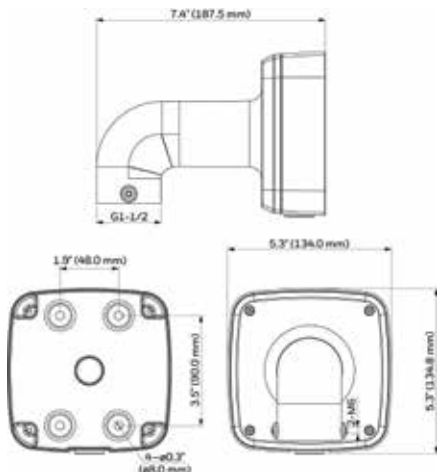

equip® Camera Mounts Dimensions

HB4G-PM

HD4CHIP-PK2

HBG-BB

HD3-MK2

HB34G-CM

HFG-PK

HFG-WK

HD4CHIP-WK2

equip® Camera Mounts Technical Specifications

MECHANICAL			
MODEL NO.	WEIGHT	CONSTRUCTION/ FINISH	DIMENSIONS
HD3-MK2	0.18 lb (0.08 kg)	Polycarbonate/White powder coating	3.82" x 6.06" x 4.76" (97.0 mm x 154.0 mm x 121.0 mm)
HD4CHIP-WK2	1.34 lb (0.61 kg)	Die-cast aluminum/White powder coating	5.48" x 8.5" x 4.65" (139.3 mm x 215.9 mm x 118.0 mm)
HD4CHIP-PK2	0.82 lb (0.37 kg)	Die-cast aluminum/White powder coating	1.82" x 6.49" (46.2 mm x 164.7 mm)
HB4G-PM	2.05 lb (0.93 kg)	SECC/White powder coating	5.1" x 6.7" x 1.8" (130.4 mm x 170.0 mm x 45.0 mm)
HB34G-CM	3.7 lb (1.7 kg)	SECC/White powder coating	6.7" x 9.6" x 5.4" (170.0 mm x 243.0 mm x 138.0 mm)
HBG-BB	0.67 lb (0.31 kg)	Die-cast aluminum/Gray powder coating	4.29" x 1.61" (109.0 mm x 41.0 mm)
HFG-WK	1.54 lb (0.7 kg)	Die-cast aluminum/White powder coating	5.3" x 5.3" x 7.4" (134 mm x 134 mm x 187.5 mm)
HFG-PK	0.46 lb (0.21 kg)	Die-cast aluminum/White powder coating	5.9" x 5.9" x 1.5" (150.8 mm x 150.8 mm x 37.0 mm)