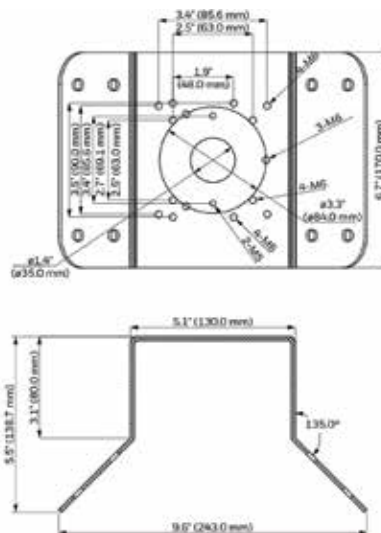

equip® Camera Mounts Dimensions

HB4G-PM

HD4CHIP-PK2

HBG-BB

HD3-MK2

HB34G-CM

HFG-PK

HFG-WK

HD4CHIP-WK2

equip® Camera Mounts Technical Specifications

MECHANICAL			
MODEL NO.	WEIGHT	CONSTRUCTION/ FINISH	DIMENSIONS
HD3-MK2	0.18 lb (0.08 kg)	Polycarbonate/White powder coating	3.82" x 6.06" x 4.76" (97.0 mm x 154.0 mm x 121.0 mm)
HD4CHIP-WK2	1.34 lb (0.61 kg)	Die-cast aluminum/White powder coating	5.48" x 8.5" x 4.65" (139.3 mm x 215.9 mm x 118.0 mm)
HD4CHIP-PK2	0.82 lb (0.37 kg)	Die-cast aluminum/White powder coating	1.82" x 6.49" (46.2 mm x 164.7 mm)
HB4G-PM	2.05 lb (0.93 kg)	SECC/White powder coating	5.1" x 6.7" x 1.8" (130.4 mm x 170.0 mm x 45.0 mm)
HB34G-CM	3.7 lb (1.7 kg)	SECC/White powder coating	6.7" x 9.6" x 5.4" (170.0 mm x 243.0 mm x 138.0 mm)
HBG-BB	0.67 lb (0.31 kg)	Die-cast aluminum/Gray powder coating	4.29" x 1.61" (109.0 mm x 41.0 mm)
HFG-WK	1.54 lb (0.7 kg)	Die-cast aluminum/White powder coating	5.3" x 5.3" x 7.4" (134 mm x 134 mm x 187.5 mm)
HFG-PK	0.46 lb (0.21 kg)	Die-cast aluminum/White powder coating	5.9" x 5.9" x 1.5" (150.8 mm x 150.8 mm x 37.0 mm)