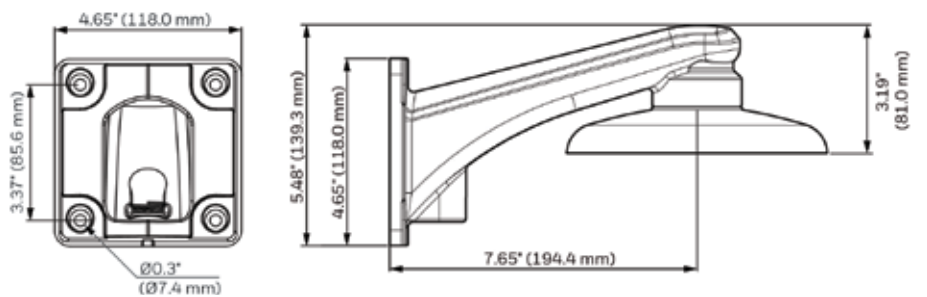

equip® Camera Mounts Dimensions

HB4G-PM

HD4CHIP-PK2

HBG-BB

HD3-MK2

HB34G-CM

HFG-PK

HFG-WK

HD4CHIP-WK2

equip® Camera Mounts Technical Specifications

MECHANICAL			
MODEL NO.	WEIGHT	CONSTRUCTION/ FINISH	DIMENSIONS
HD3-MK2	0.18 lb (0.08 kg)	Polycarbonate/White powder coating	3.82" x 6.06" x 4.76" (97.0 mm x 154.0 mm x 121.0 mm)
HD4CHIP-WK2	1.34 lb (0.61 kg)	Die-cast aluminum/White powder coating	5.48" x 8.5" x 4.65" (139.3 mm x 215.9 mm x 118.0 mm)
HD4CHIP-PK2	0.82 lb (0.37 kg)	Die-cast aluminum/White powder coating	1.82" x 6.49" (46.2 mm x 164.7 mm)
HB4G-PM	2.05 lb (0.93 kg)	SECC/White powder coating	5.1" x 6.7" x 1.8" (130.4 mm x 170.0 mm x 45.0 mm)
HB34G-CM	3.7 lb (1.7 kg)	SECC/White powder coating	6.7" x 9.6" x 5.4" (170.0 mm x 243.0 mm x 138.0 mm)
HBG-BB	0.67 lb (0.31 kg)	Die-cast aluminum/Gray powder coating	4.29" x 1.61" (109.0 mm x 41.0 mm)
HFG-WK	1.54 lb (0.7 kg)	Die-cast aluminum/White powder coating	5.3" x 5.3" x 7.4" (134 mm x 134 mm x 187.5 mm)
HFG-PK	0.46 lb (0.21 kg)	Die-cast aluminum/White powder coating	5.9" x 5.9" x 1.5" (150.8 mm x 150.8 mm x 37.0 mm)