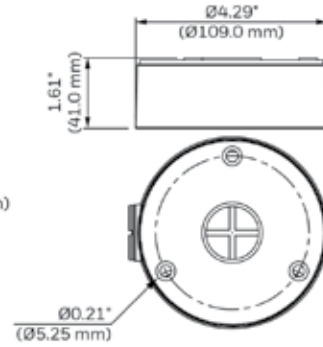

equip® Camera Mounts Dimensions

HB4G-PM

HD4CHIP-PK2

HBG-BB

HD3-MK2

HB34G-CM

HFG-PK

HFG-WK

HD4CHIP-WK2

equip® Camera Mounts Technical Specifications

MECHANICAL			
MODEL NO.	WEIGHT	CONSTRUCTION/ FINISH	DIMENSIONS
HD3-MK2	0.18 lb (0.08 kg)	Polycarbonate/White powder coating	3.82" x 6.06" x 4.76" (97.0 mm x 154.0 mm x 121.0 mm)
HD4CHIP-WK2	1.34 lb (0.61 kg)	Die-cast aluminum/White powder coating	5.48" x 8.5" x 4.65" (139.3 mm x 215.9 mm x 118.0 mm)
HD4CHIP-PK2	0.82 lb (0.37 kg)	Die-cast aluminum/White powder coating	1.82" x 6.49" (46.2 mm x 164.7 mm)
HB4G-PM	2.05 lb (0.93 kg)	SECC/White powder coating	5.1" x 6.7" x 1.8" (130.4 mm x 170.0 mm x 45.0 mm)
HB34G-CM	3.7 lb (1.7 kg)	SECC/White powder coating	6.7" x 9.6" x 5.4" (170.0 mm x 243.0 mm x 138.0 mm)
HBG-BB	0.67 lb (0.31 kg)	Die-cast aluminum/Gray powder coating	4.29" x 1.61" (109.0 mm x 41.0 mm)
HFG-WK	1.54 lb (0.7 kg)	Die-cast aluminum/White powder coating	5.3" x 5.3" x 7.4" (134 mm x 134 mm x 187.5 mm)
HFG-PK	0.46 lb (0.21 kg)	Die-cast aluminum/White powder coating	5.9" x 5.9" x 1.5" (150.8 mm x 150.8 mm x 37.0 mm)