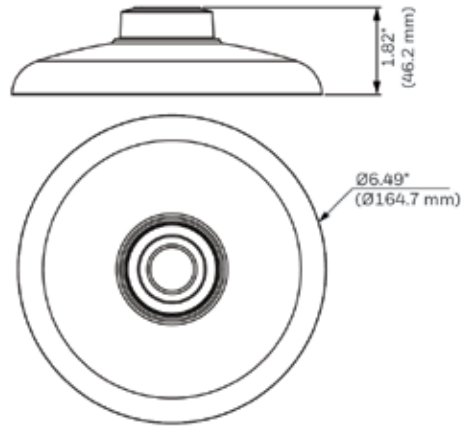

FEATURES AND BENEFITS

	LOW PROFILE, CONTEMPORARY DESIGN	ECONOMICALLY PRICED	EASY CABLE FEED-THROUGH	CONCEALED WIRING	DIE-CAST ALUMINUM CONSTRUCTION	POLYCARBONATE CONSTRUCTION	SECC CONSTRUCTION	OFF-WHITE POWDER FINISH	GRAY POWDER FINISH	INDOOR	INDOOR/OUTDOOR
HD3-MK2	✓	✓	✓	✓		✓		✓		✓	
HD4CHIP-PK2	✓	✓	✓	✓	✓			✓			✓
HD4CHIP-WK2	✓	✓	✓	✓	✓			✓			✓
HB34G-CM	✓	✓	✓	✓			✓	✓			✓
HB4G-PM	✓	✓	✓	✓			✓	✓			✓
HBG-BB	✓	✓	✓	✓	✓				✓		✓
HFG-WK	✓	✓	✓	✓	✓			✓			✓
HFG-PK	✓	✓	✓	✓	✓			✓			✓

equip® Camera Mounts Dimensions

HB4G-PM

HD4CHIP-PK2

HBG-BB

HD3-MK2

HB34G-CM

HFG-PK

HFG-WK

HD4CHIP-WK2

equip® Camera Mounts Technical Specifications

MECHANICAL			
MODEL NO.	WEIGHT	CONSTRUCTION/ FINISH	DIMENSIONS
HD3-MK2	0.18 lb (0.08 kg)	Polycarbonate/White powder coating	3.82" x 6.06" x 4.76" (97.0 mm x 154.0 mm x 121.0 mm)
HD4CHIP-WK2	1.34 lb (0.61 kg)	Die-cast aluminum/White powder coating	5.48" x 8.5" x 4.65" (139.3 mm x 215.9 mm x 118.0 mm)
HD4CHIP-PK2	0.82 lb (0.37 kg)	Die-cast aluminum/White powder coating	1.82" x 6.49" (46.2 mm x 164.7 mm)
HB4G-PM	2.05 lb (0.93 kg)	SECC/White powder coating	5.1" x 6.7" x 1.8" (130.4 mm x 170.0 mm x 45.0 mm)
HB34G-CM	3.7 lb (1.7 kg)	SECC/White powder coating	6.7" x 9.6" x 5.4" (170.0 mm x 243.0 mm x 138.0 mm)
HBG-BB	0.67 lb (0.31 kg)	Die-cast aluminum/Gray powder coating	4.29" x 1.61" (109.0 mm x 41.0 mm)
HFG-WK	1.54 lb (0.7 kg)	Die-cast aluminum/White powder coating	5.3" x 5.3" x 7.4" (134 mm x 134 mm x 187.5 mm)
HFG-PK	0.46 lb (0.21 kg)	Die-cast aluminum/White powder coating	5.9" x 5.9" x 1.5" (150.8 mm x 150.8 mm x 37.0 mm)