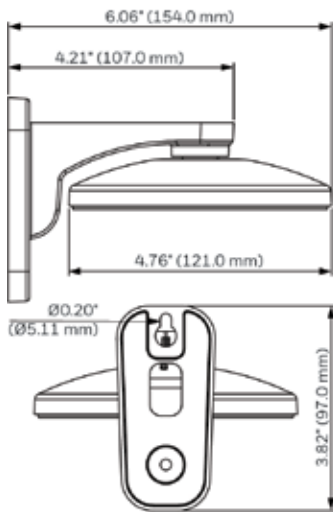

equip® Camera Mounts Dimensions

HB4G-PM

HD4CHIP-PK2

HBG-BB

HD3-MK2

HB34G-CM

HFG-PK

HFG-WK

HD4CHIP-WK2

equip® Camera Mounts Technical Specifications

MECHANICAL			
MODEL NO.	WEIGHT	CONSTRUCTION/ FINISH	DIMENSIONS
HD3-MK2	0.18 lb (0.08 kg)	Polycarbonate/White powder coating	3.82" x 6.06" x 4.76" (97.0 mm x 154.0 mm x 121.0 mm)
HD4CHIP-WK2	1.34 lb (0.61 kg)	Die-cast aluminum/White powder coating	5.48" x 8.5" x 4.65" (139.3 mm x 215.9 mm x 118.0 mm)
HD4CHIP-PK2	0.82 lb (0.37 kg)	Die-cast aluminum/White powder coating	1.82" x 6.49" (46.2 mm x 164.7 mm)
HB4G-PM	2.05 lb (0.93 kg)	SECC/White powder coating	5.1" x 6.7" x 1.8" (130.4 mm x 170.0 mm x 45.0 mm)
HB34G-CM	3.7 lb (1.7 kg)	SECC/White powder coating	6.7" x 9.6" x 5.4" (170.0 mm x 243.0 mm x 138.0 mm)
HBG-BB	0.67 lb (0.31 kg)	Die-cast aluminum/Gray powder coating	4.29" x 1.61" (109.0 mm x 41.0 mm)
HFG-WK	1.54 lb (0.7 kg)	Die-cast aluminum/White powder coating	5.3" x 5.3" x 7.4" (134 mm x 134 mm x 187.5 mm)
HFG-PK	0.46 lb (0.21 kg)	Die-cast aluminum/White powder coating	5.9" x 5.9" x 1.5" (150.8 mm x 150.8 mm x 37.0 mm)