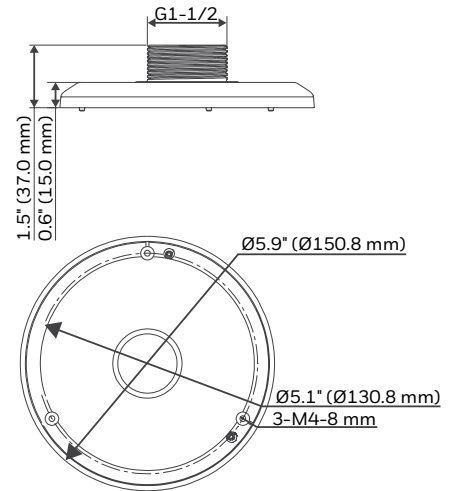

equip® Camera Mounts Dimensions

HB4G-PM

HD4CHIP-PK2

HBG-BB

HD3-MK2

HB34G-CM

HFG-PK

HFG-WK

HD4CHIP-WK2

equip® Camera Mounts Technical Specifications

MECHANICAL			
MODEL NO.	WEIGHT	CONSTRUCTION/ FINISH	DIMENSIONS
HD3-MK2	0.18 lb (0.08 kg)	Polycarbonate/White powder coating	3.82" x 6.06" x 4.76" (97.0 mm x 154.0 mm x 121.0 mm)
HD4CHIP-WK2	1.34 lb (0.61 kg)	Die-cast aluminum/White powder coating	5.48" x 8.5" x 4.65" (139.3 mm x 215.9 mm x 118.0 mm)
HD4CHIP-PK2	0.82 lb (0.37 kg)	Die-cast aluminum/White powder coating	1.82" x 6.49" (46.2 mm x 164.7 mm)
HB4G-PM	2.05 lb (0.93 kg)	SECC/White powder coating	5.1" x 6.7" x 1.8" (130.4 mm x 170.0 mm x 45.0 mm)
HB34G-CM	3.7 lb (1.7 kg)	SECC/White powder coating	6.7" x 9.6" x 5.4" (170.0 mm x 243.0 mm x 138.0 mm)
HBG-BB	0.67 lb (0.31 kg)	Die-cast aluminum/Gray powder coating	4.29" x 1.61" (109.0 mm x 41.0 mm)
HFG-WK	1.54 lb (0.7 kg)	Die-cast aluminum/White powder coating	5.3" x 5.3" x 7.4" (134 mm x 134 mm x 187.5 mm)
HFG-PK	0.46 lb (0.21 kg)	Die-cast aluminum/White powder coating	5.9" x 5.9" x 1.5" (150.8 mm x 150.8 mm x 37.0 mm)