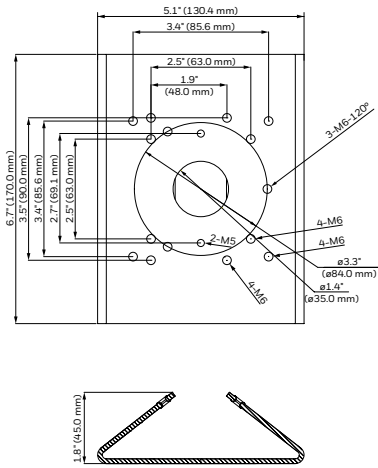

equip® Camera Mounts Dimensions

HB4G-PM