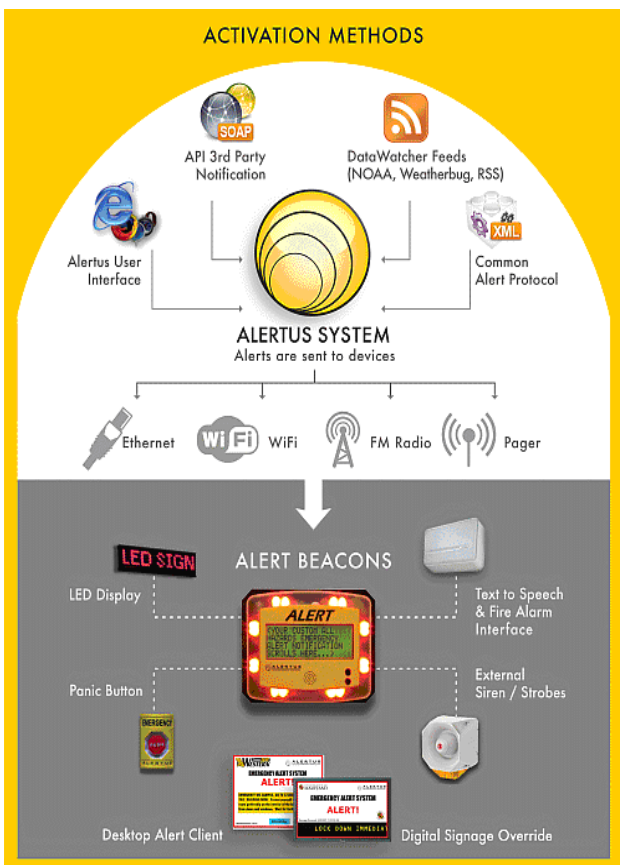

Alert Beacons attract attention with sounder and flashing strobes, while a large text display informs building occupants of the emergency and instructs them how to respond. The units are typically wall-mounted in high visibility areas, such as lobbies, front offices, prominent spaces, and by elevators and stairways. Alert Beacons are identified by zones to enable safety officials to notify specific areas, buildings, and corridors.

Figure 2 illustrates the Alertus System overview.

Figure 2 Alertus System Overview

Ordering Information

Part Number	Description
AAB-E	Alertus Beacon - Ethernet /PoE
AAB-W	Alertus Beacon - Ethernet/PoE with WiFi (802.11)
AAB-F	Alertus Beacon - Ethernet/PoE with Wireless FM
AAB-I	Alertus Beacon - Ethernet/PoE with Intercom Push-to-Talk
AAB-P	Alertus Beacon - Paging
AAB-G	Alertus Beacon - Educational Institute Grant Eligible
AAB-O	Alertus Beacon - Outdoor Enclosure
AAB-C	Alertus Beacon - Wireguard Cage
AAB-MBP	Alertus Beacon - Flush Mount Bracket
AAB-S	Alertus Beacon - Surface Mount Bracket (Deep Profile)
AAB-A	Alertus Beacon- AC Power Supply
AAB-B	Alertus Beacon - Rechargeable Battery Set
AAB-J	Alertus Beacon - PoE Injector, Single Port
MNS-IPR	Alertus Beacon - IP Relay
AAB-N	Alertus Beacon - Panic Button
ECS-B	Alertus USB Panic Button - Under Counter Type