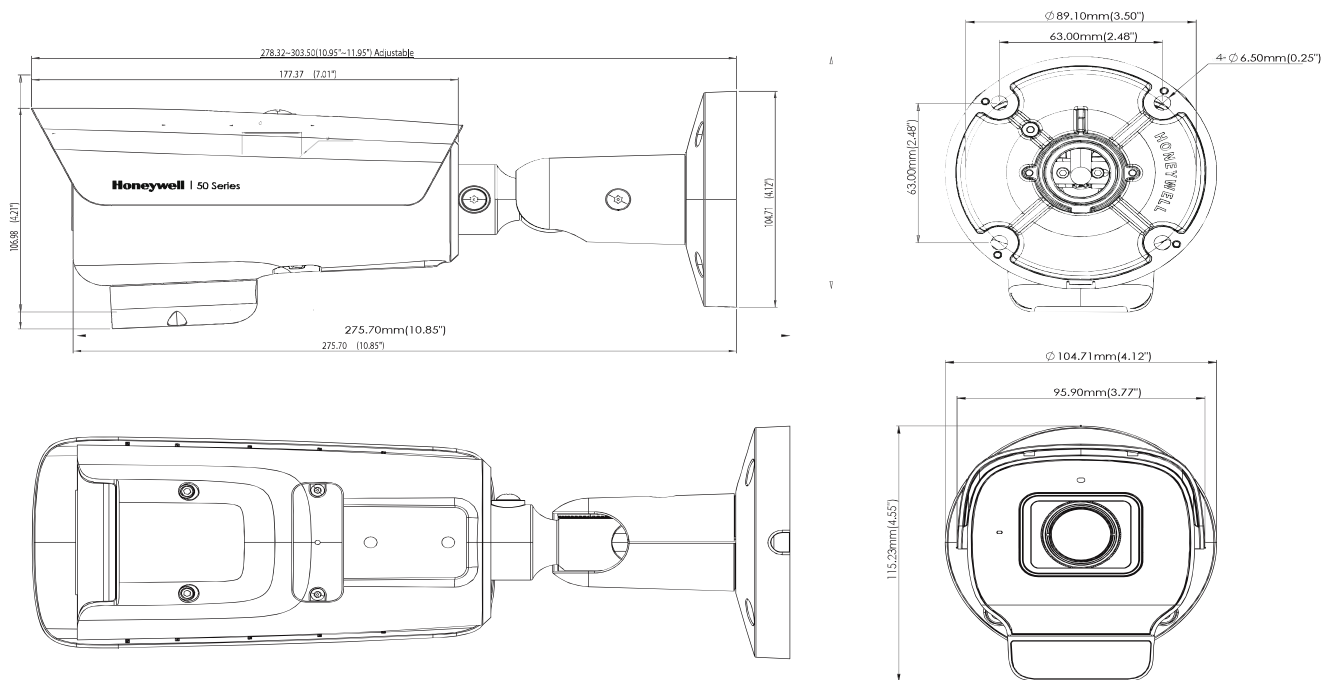

***The table is for reference only. The detection value is a theoretical value and may differ from the actual detection value. The distances within it are subject to actual conditions including atmospheric conditions, target size, the installation site and more.

DIMENSIONS

ORDERING

ORDERING	
HC50WB5R5	5 MP Outdoor Bullet Camera, WDR, 5 ~ 50 mm, PoE 802.3af, DC12V, Audio & Alarm in/out, IK10

For more information,

<https://honeywellbuildings.in>

Tel: +91 124 4975000