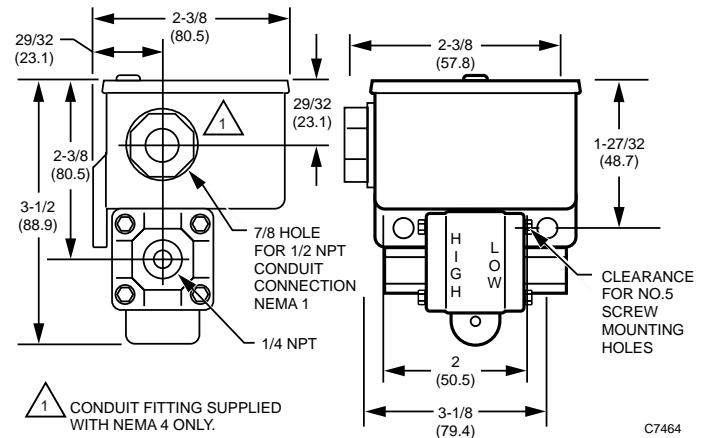

Wetted Material:

Buna-N diaphragm and O-Ring, Brass connections
Polysulphone base

Set Point Repeatability:

Typical -1% of span

Deadband:

Typical -1 psi (7 kPa)

Approvals:

UL508, E42272; CSA C22.2 no. 14-1987
Certified-LR39690

Fig. 1. Differential pressure switch dimensions in inches (millimeters).

Home and Building Control

Honeywell Inc.
Honeywell Plaza
P.O. Box 524
Minneapolis MN 55408-0524

Honeywell Latin American Division

Miami Lakes Headquarters
14505 Commerce Way Suite 500
Miami Lakes FL 33016