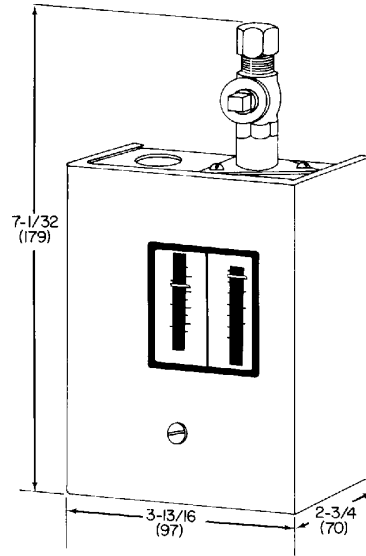

DESCRIPTION

The P643A is used for Pneumatic-Electric relay applications in HVAC systems.

Mounting:
Holes in back of case

SPECIFICATIONS

Model:
P643A

Setpoint Range:
0 to 22.5 psi (0 to 155 kPa)

Switching:
Spdt
Makes R to W on pressure rise
Makes R to B on pressure fall

Differential:
Adjustable, 3 to 13 psi (20 to 90 kPa)

Maximum Safe Air Pressure:
25 psi (175 kPa)

Adjustment Means:
Thumbwheels under cover

Electrical Ratings (Amperes):

	120 Vac	208 Vac	240 Vac	277 Vac	480 Vac
Full Load	8.0	5.1	5.1	—	3.5
Locked Rotor	48.0	30.6	30.6	—	21.0
Resistance Load	17.0	17.0	17.0	17.0	10.0

125VA at 277 Vac pilot duty.

Air Connection:
Compression fitting for 1/4 in. O.D. tubing

Dimensions:

S77-9269-a

P643A Dimensions in Inches (Millimeters)

Finish:
Cover: gray enamel
Case: zinc plate

Ambient Temperature Limits:
-30 to 125F (-34 to 52C)