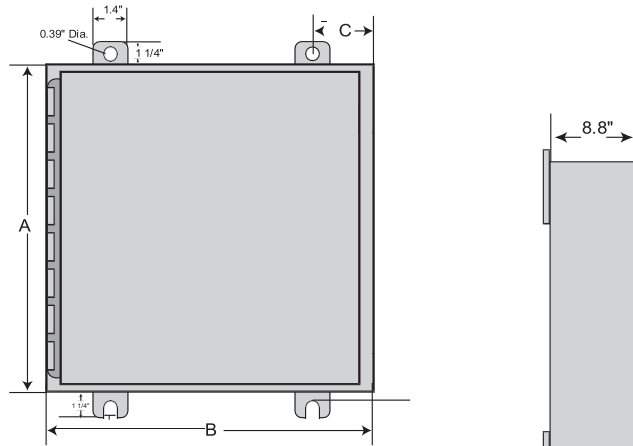

MMU Dimensions (Class 6000)

NOTE: NEMA 4x certified enclosure