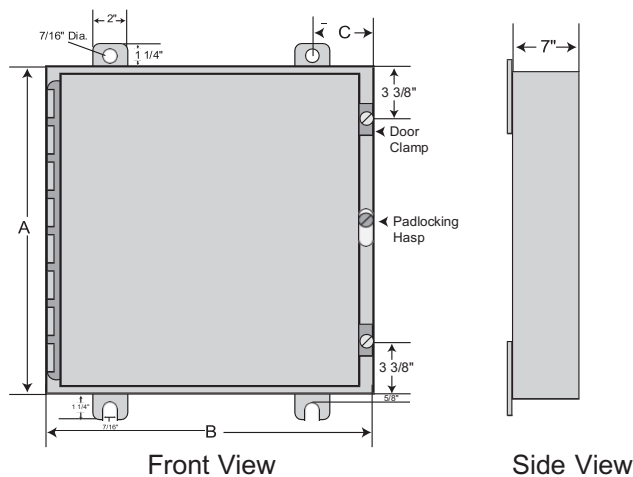

Honeywell E-Mon

Honeywell E-Mon MMU MULTIPLE METER UNIT CABINETS

SPECIFICATION DATA

FEATURES

- Available in configurations containing up to 8, 16, or 25 meters.
- MMU cabinets may contain E-Mon® Class 1000, Class 2000 (kWh or kWh/demand), Class 3200, Green Class Meters and Class 6000.
- Compact installation of multiple meters allows for easy and centralized reading.
- Three-phase MMU cabinets come with prewired voltage feeds.
- For Class 1000, Class 2000, Class 3200, and Green Class Meters, IDRs (Interval Data Recorders) can be factory-installed inside MMU enclosures along with meters.
 - Allows for easy interface with E-Mon Energy software system
 - The connections from the meters to the IDR are prewired at the factory.
- Class 1000, Class 2000, Class 3200 and Green Class meters MMU cabinets may contain meters of different voltage configurations. (i.e. 208V & 480V meters inside a single MMU enclosure.)
- Class 6000 meters, uses the same meter for both 208V and 480V applications.

Available Configurations:

- MMU8
- MMU16
- MMU24

MMU Dimensions (Class 1000, Class 2000, Class 3200, and Green Class meters)

NOTE: Not suitable for outdoor installations.

MMU	Dimensions (in inches)		
	A	B	C
MMU8	24	12	1-1/4
MMU16	24	20	3
MMU25	30	24	3