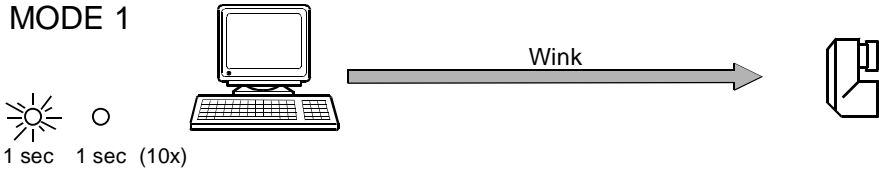

**5**

Power Supply + DI    brown 24 Vac +  
white 24 Vac -  
green DI (+)

LON    black LON  
white LON

M7410G    brown Contact 24 Vac  
white 230 Vac  
green 230 Vac  
black LON  
white LON

6

**MODE 1**

**MODE 2  
Direct**

**MODE 3  
Reverse**

**MODE 4**

○  
off