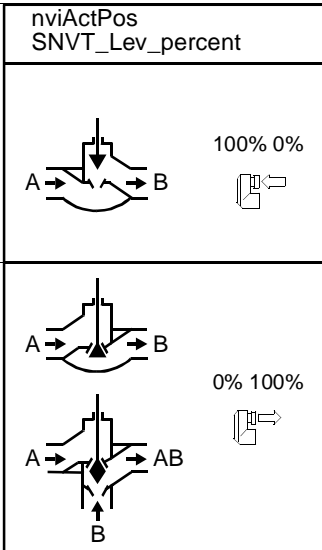

**5**

Power Supply + DI    brown 24 Vac +  
white 24 Vac -  
green DI (+)

LON    black LON  
white LON

M7410G    brown Contact 24 Vac  
white 230 Vac  
green 230 Vac  
black LON  
white LON

6

**MODE 1**

**MODE 2  
Direct**

**MODE 3  
Reverse**

**MODE 4**

○  
off