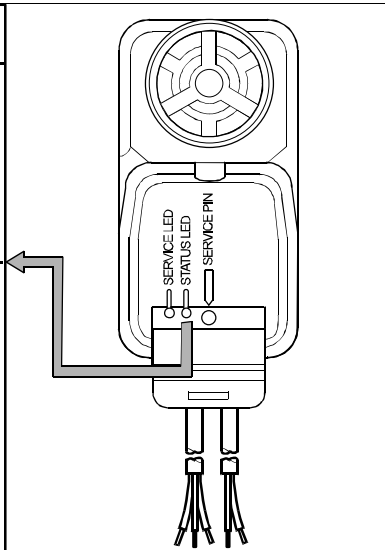

**5**

Power Supply + DI    brown 24 Vac +  
white 24 Vac -  
green DI (+)

LON    black LON  
white LON

M7410G    brown Contact 24 Vac  
white 230 Vac  
green 230 Vac  
black LON  
white LON

6

**MODE 1**

**MODE 2  
Direct**

**MODE 3  
Reverse**

**MODE 4**

○  
off