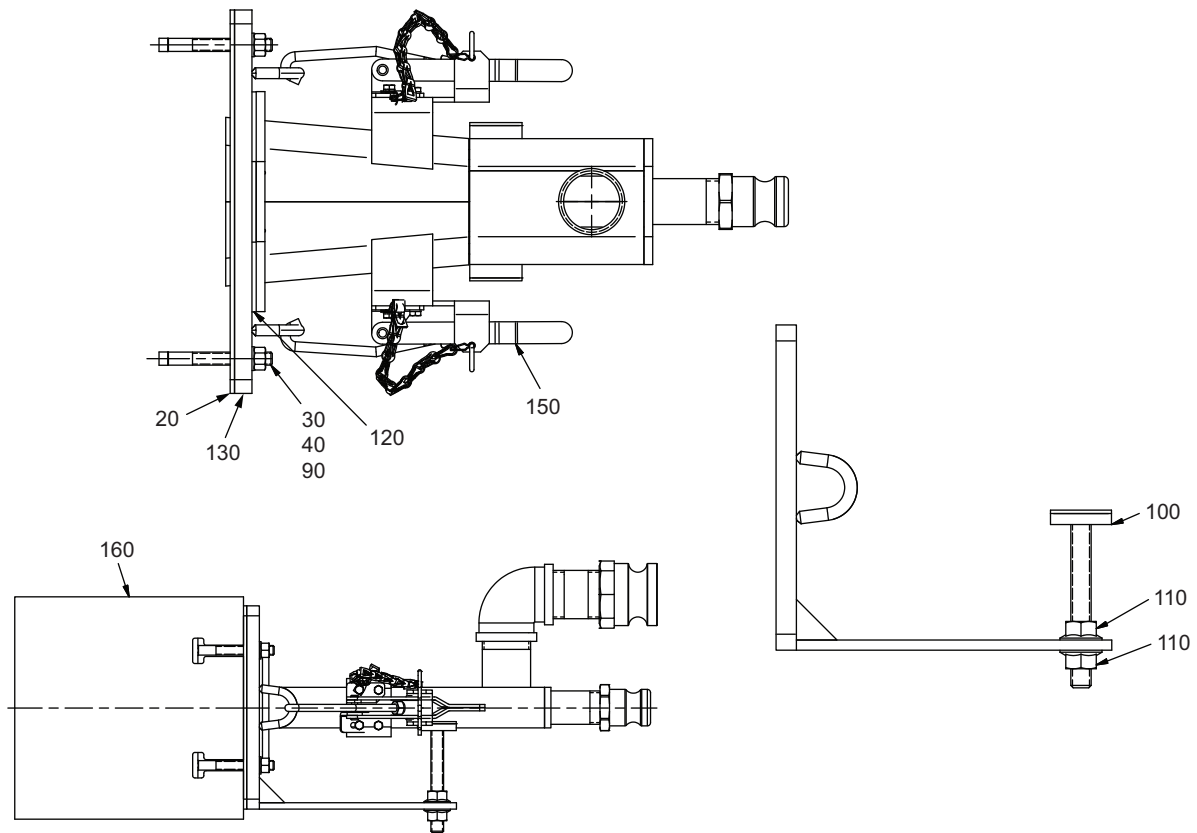

# Eclipse PrimeFire 300 Burners

0.5 to 2 MM Btu/h  
Spare Parts List Edition 3.15

Version 1

Ref.	Part Numbers	Description
20	YH10337	Block Flange Gasket
30	A920903556	T-Bolt, 3/8-16 X 3-1/4 in.
40	3816HHNS	Hex Nut, 3/8-16
90	019053	Lock Washer, 3/8 in.
100	YH10357	Top Plate Bracket Assembly
110	19898	Lock Nut, 1/2-13
120	YH10335	Mounting Flange Gasket, Burner
130	YH10341	Block Flange Assembly
150	10LWS	Lock Washer, No. 10
160	018169-1	Refractory Combustor