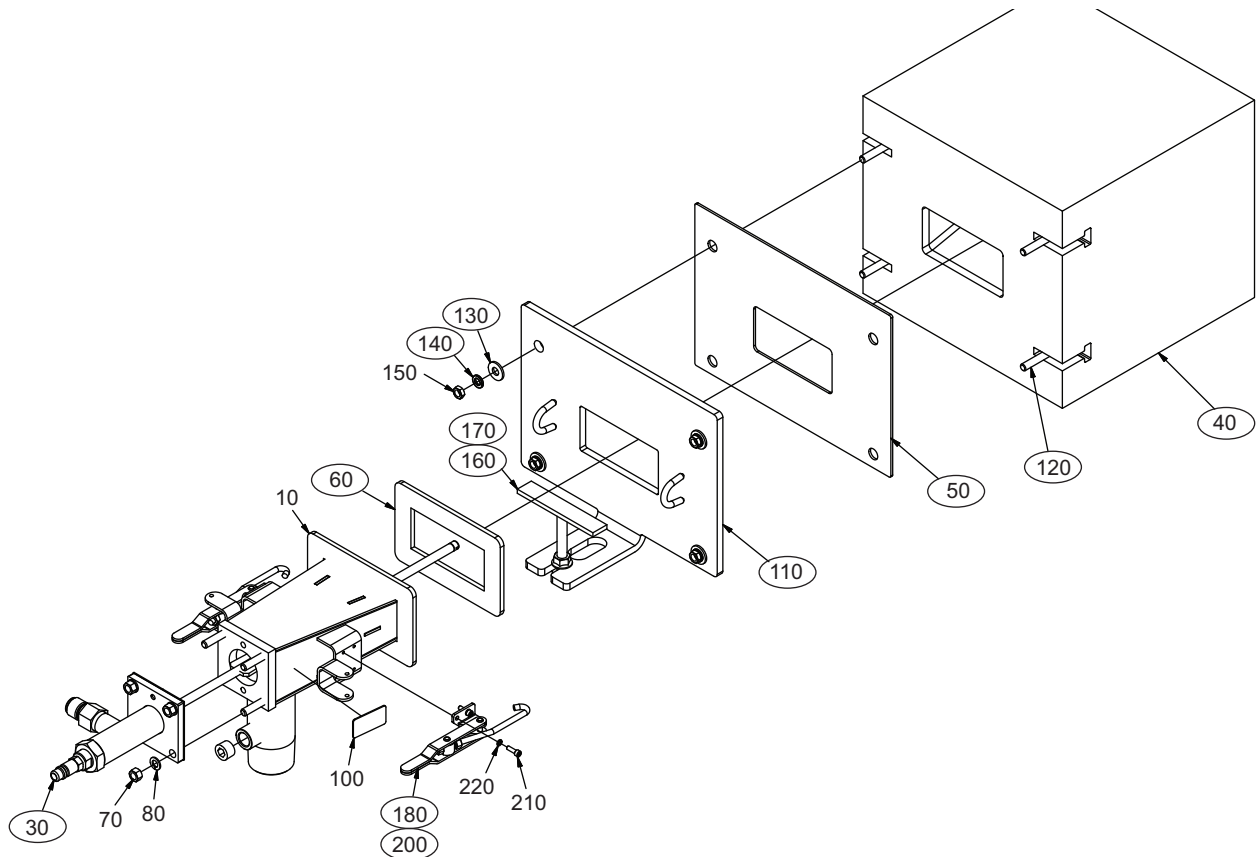

Eclipse PrimeFire 400 Burners

Spare Parts List 1190-1

3/27/2015

2 MM Btu/h

Version 1.3

○ – Typical spare part. For all other items, please contact Eclipse.

Ref.	Part Numbers	Description
30	10000661-4	Oil Lance Assembly, With Fittings
30	10000661-3	Oil Lance Assembly, Without Fittings
40	020890-2	Refractory Combustor, Jade 50 Dcx
40	020890-1	Refractory Combustor, Zedpave-C
50	020892	Combustor Mounting Flange Gasket
60	020818-4	Burner Mounting Flange Gasket
110	020894	Burner Block Mounting Flange Assembly
120	A920903556	T-Bolt, 3/8-16 X 3-1/4 inch
130	19267	Flat Washer, 7/16 inch
140	19269	Lock Washer, 3/8 inch

Ref.	Part Numbers	Description
160	020874-4	Support Stand
170	19898	Lock Nut, 1/2-13
180	018993	Latch Clamp Assembly
200	10004027	Sash Chain And Hairpin Assembly
	10008097	Compression Fitting, 1/2 inch NPT To 1/2 inch Tube
	020817-4	Inlet Flange Gasket
	10008099-4	Orifice Assembly, 3.5 mm Bore
	10008099-7	Orifice Assembly, 2.5 mm Bore
	10008099-8	Orifice Assembly, 3.0 mm Bore
	10046483	Peepsight
	10008101	Oxygen Bypass Tube, 1/2 inch OD X 0.049 Wall