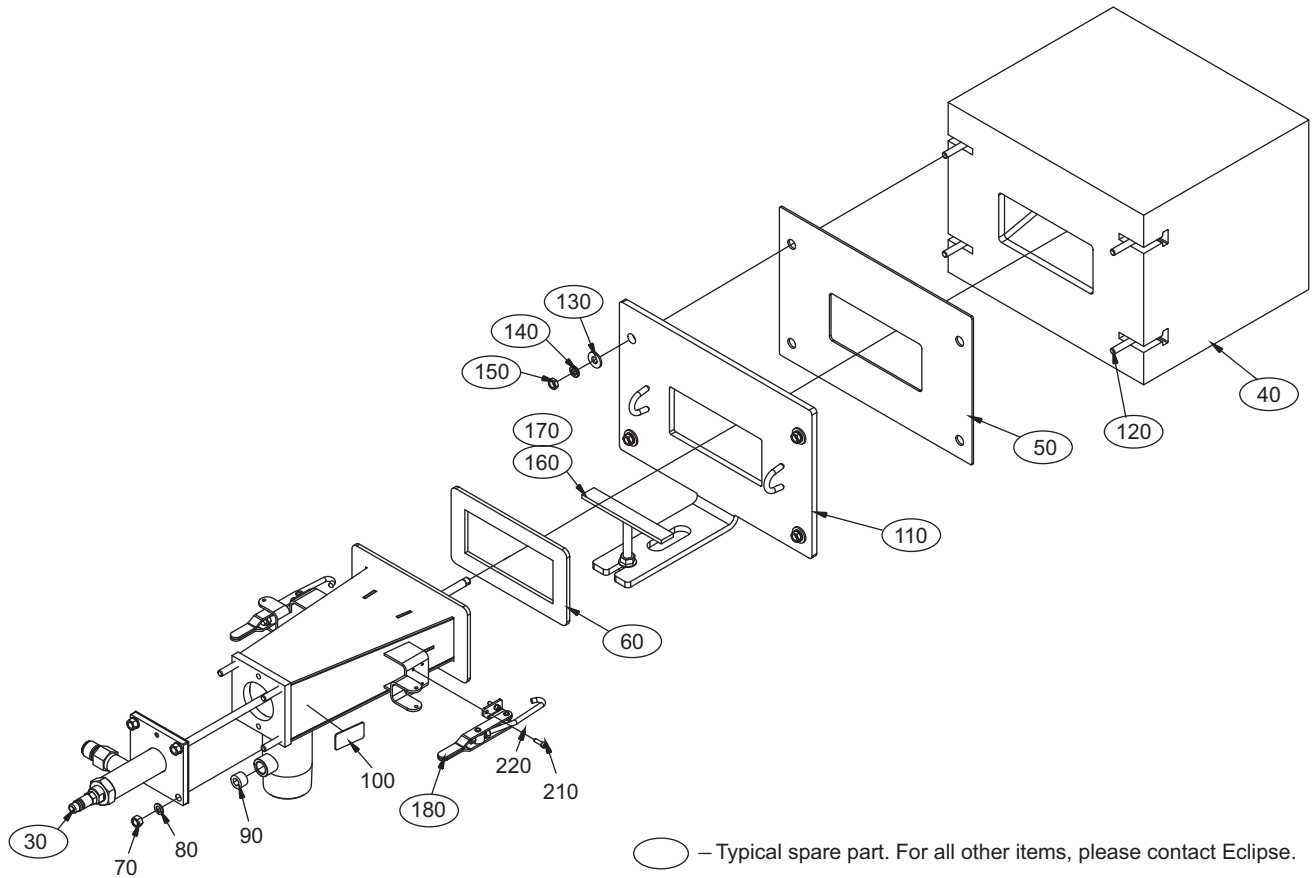

Eclipse PrimeFire 400 Burners

Spare Parts List 1190-2

3/27/2015

4 MM Btu/h

Version 1.3

Ref.	Part Numbers	Description
30	10000661-2	Oil Lance Assembly, With Fittings
30	10000661-1	Oil Lance Assembly, Without Fittings
40	020889-2	Refractory Combustor, Jade 50 Dcx
40	020889-1	Refractory Combustor, Zedpave-C
50	020891	Combustor Mounting Flange Gasket
60	020818-3	Burner Mounting Flange Gasket
110	020893	Burner Block Mounting Flange Assembly
120	A920903556	T-Bolt, 3/8-16 X 3-1/4 inch
130	19267	Flat Washer, 7/16 inch
140	19269	Lock Washer, 3/8 inch

Ref.	Part Numbers	Description
150	016196	Hex Nut, 3/8-16
160	020874-3	Support Stand
170	19898	Lock Nut, 1/2-13
180	018993	Latch Clamp Assembly
200	10004027	Sash Chain And Hairpin Assembly
	10008097	Compression Fitting, 1/2 inch NPT To 1/2 inch Tube
	020817-3	Inlet Flange Gasket
	10008099-4	Orifice Assembly, 3.5 mm Bore
	10008099-5	Orifice Assembly, 4.0 mm Bore
	10008099-6	Orifice Assembly, 4.5 mm Bore
	10046483	Peepsight
	10008101	Oxygen Bypass Tube, 1/2 inch OD X 0.049 Wall