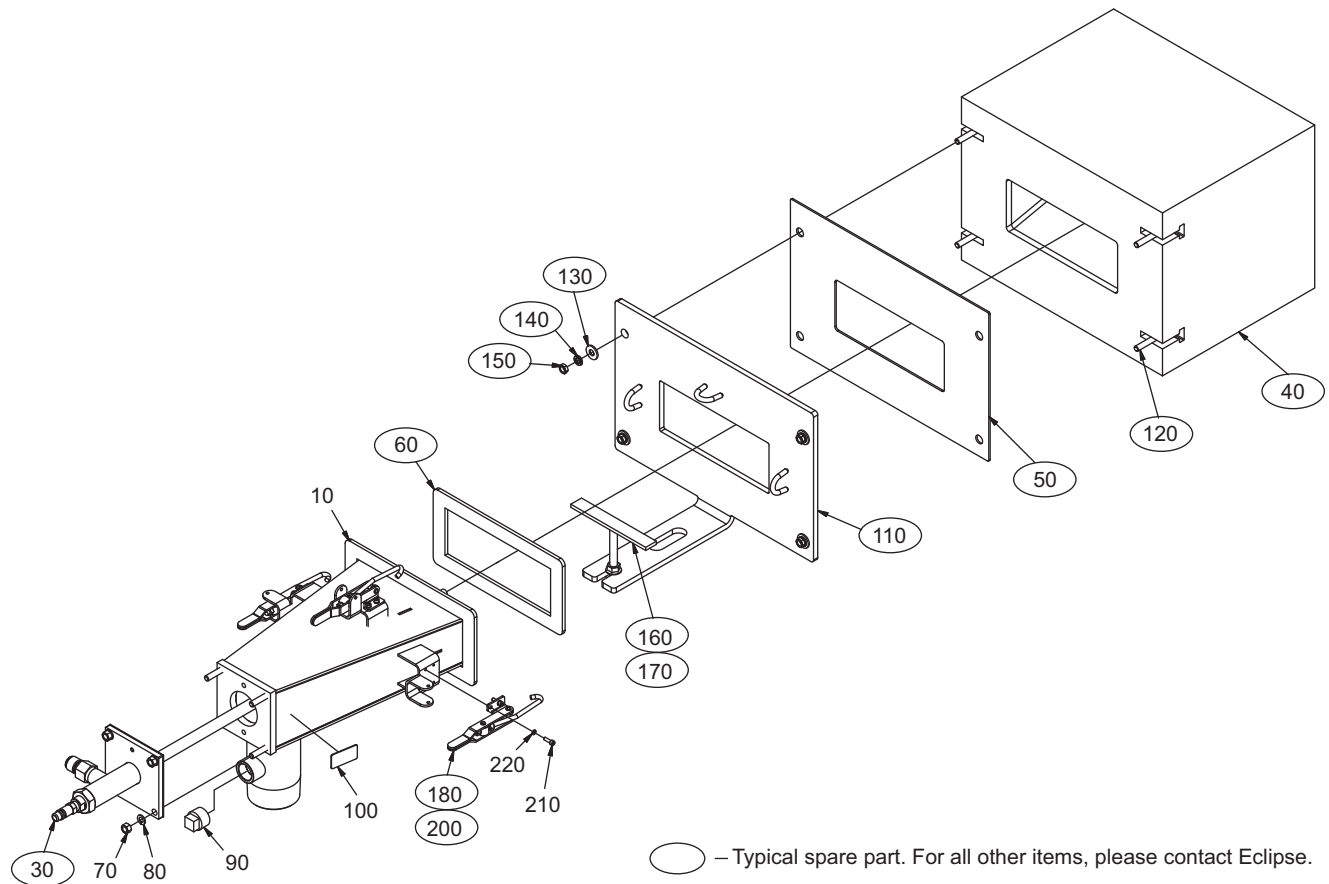

Eclipse PrimeFire 400 Burners

Spare Parts List 1190-3

3/27/2015

10 MM Btu/h

Version 1.3

| Ref. | Part Numbers | Description |
|------|--------------|---------------------------------------|
| 30 | 020845-4 | Oil Lance Assembly, With Fittings |
| 30 | 020845-3 | Oil Lance Assembly, Without Fittings |
| 40 | 020787-2 | Refractory Combustor, Jade 50 Dcx |
| 40 | 020787-1 | Refractory Combustor, Zedpave-C |
| 50 | 020797 | Combustor Mounting Flange Gasket |
| 60 | 020818-2 | Mounting Flange Gasket, Burner |
| 110 | 020804 | Burner Block Mounting Flange Assembly |
| 120 | A920903556 | T-Bolt, 3/8-16 X 3-1/4 inch |
| 130 | 19267 | Flat Washer, 7/16 inch |
| 140 | 19269 | Lock Washer, 3/8 inch |

| Ref. | Part Numbers | Description |
|------|--------------|---|
| 150 | 016196 | Hex Nut, 3/8-16 |
| 160 | 020874-2 | Support Stand |
| 170 | 19898 | Lock Nut, 1/2-13 |
| 180 | 018933 | Hex Nut, 3/4-10 |
| 200 | 10004027 | Sash Chain And Hairpin Assembly |
| | 10006746 | Fitting, Compression, 1 inch NPT To 1 inch Tube |
| | 020817-2 | Inlet Flange Gasket |
| | 10006748-7 | Orifice Assembly, 6.0 mm Bore |
| | 10006748-8 | Orifice Assembly, 6.5 mm Bore |
| | 10006748-9 | Orifice Assembly, 7.0 mm Bore |
| | 10046484 | Peepsight |
| | 10006747 | Oxygen Bypass Tube |