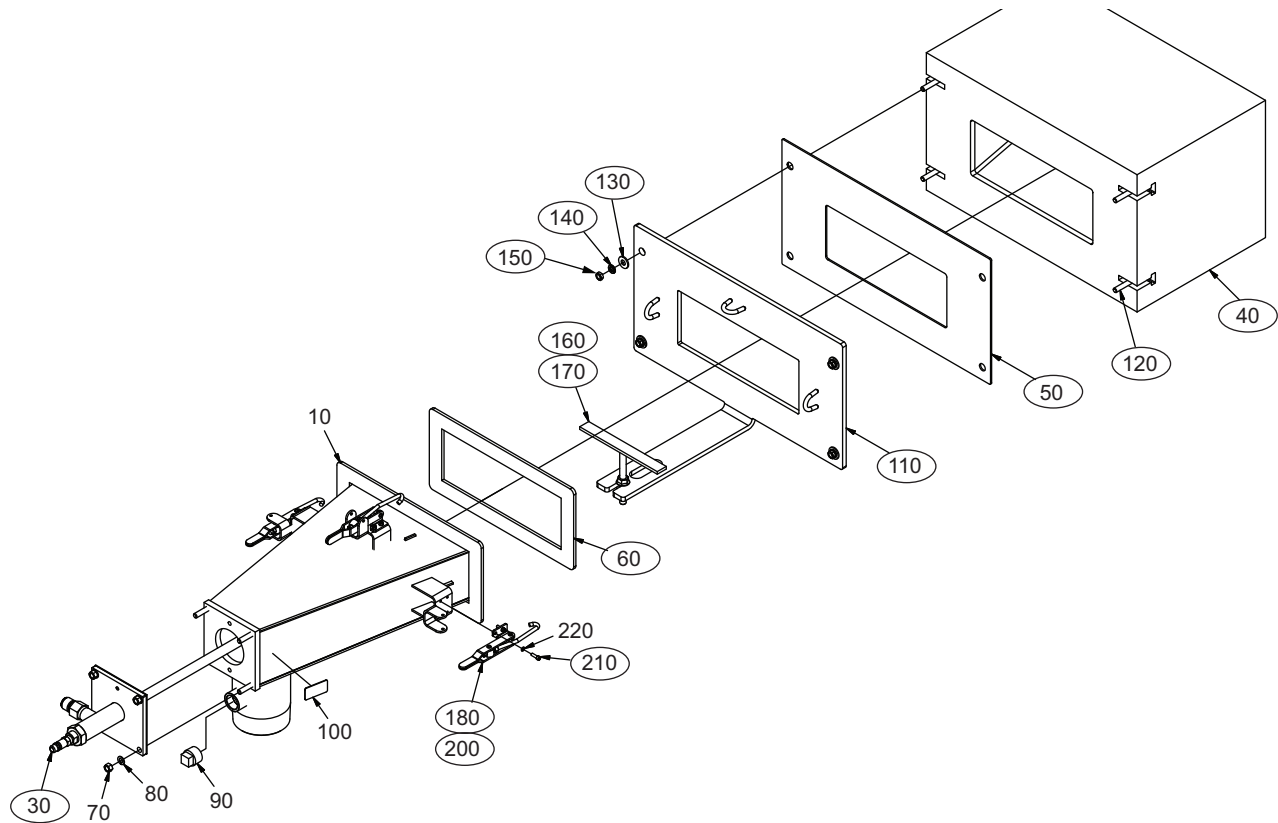

# Eclipse PrimeFire 400 Burners

Spare Parts List 1190-4

3/27/2015

20 MM Btu/h

Version 1.3

○ – Typical spare part. For all other items, please contact Eclipse.

Ref.	Part Numbers	Description
30	020845-2	Oil Lance Assembly, With Fittings
30	020845-1	Oil Lance Assembly, Without Fittings
40	020778-2	Refractory Combustor, Jade 50 Dcx
40	020778-1	Refractory Combustor, Zedpave-C
50	020795	Combustor Mounting Flange Gasket
60	020818-1	Burner Mounting Flange Gasket
110	020803	Burner Block Mounting Flange Assembly
120	A920903556	T-Bolt, 3/8-16 X 3-1/4 inch
130	19267	Flat Washer, 7/16 in.
140	19269	Lock Washer, 3/8 in.
150	016196	Hex Nut, 3/8-16
160	020874-1	Support Stand

Ref.	Part Numbers	Description
170	19898	Lock Nut, 1/2-13
180	018993	Latch Clamp Assembly
200	10004027	Sash Chain And Hairpin Assembly
210	102458SHSS	Socket Head Cap Screw, 10-24 X 5/8 inch
	10006746	Fitting, Compression, 1 inch NPT To 1 inch Tube
	020817-1	Inlet Flange Gasket
	10006748-6	Orifice Assembly, 10.0 mm Bore
	10006748-4	Orifice Assembly, 8.0 mm Bore
	10006748-5	Orifice Assembly, 9.0 mm Bore
	10046484	Peepsight
	10006747	Oxygen Bypass Tube, 1 inch OD X 0.083 Wall
	19277	Lock Washer, No.10