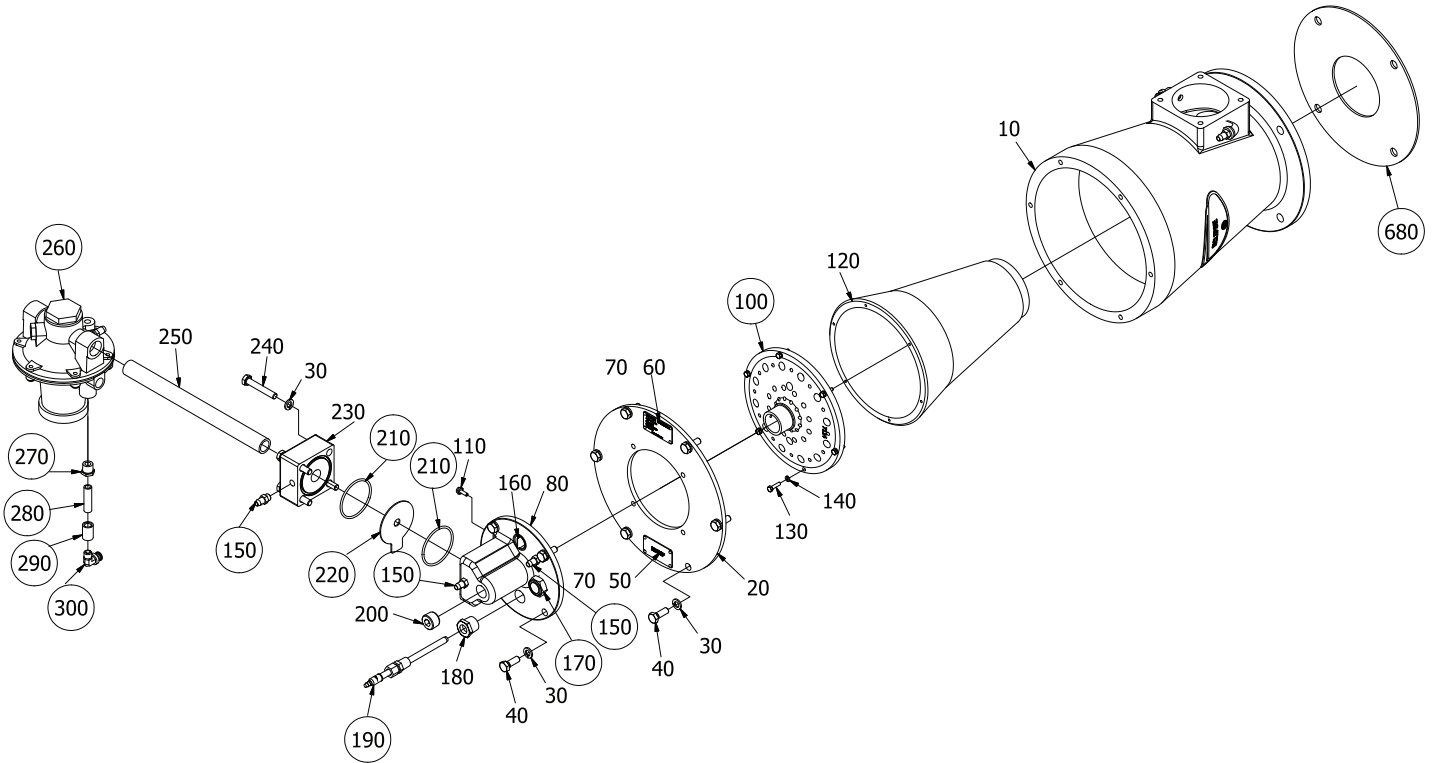

# Eclipse ImmersoJet Burner

Spare Parts List 330-2

11/15/2016

Model IJ003

Version 3

<b>Ref. No.</b>	<b>Part Number</b>	<b>Description</b>
100	7114-11	Nozzle-Natural Gas
100	7114-12	Nozzle-Propane/Butane
150	13445	Pressure Tap
N/S	20212	Flamerod
170	11737	Peepsight
190	150000-44	Igniter
210	17037	O-Ring for Gas Block
220	14934-11	Natural Gas Orifice Plate (10.5 mm)
220	14934-12	Propane Orifice Plate (8.0 mm)
220	101030644	Butane Orifice Plate (7.6 mm)
260	KS03155176	Ratio Regulator (1/2" NPT)
260	KS03155170	Ratio Regulator (Rp 0.5)
270	18501	Bushing for Ratio Regulator Impulse Line
280	18112N	Pipe Nipple for Ratio Regulator Impulse Line
290	18552	Coupling for Ratio Regulator Impulse Line
300	14689	Elbow Fitting for Plastic Impulse Line
300	1494	Elbow Fitting for Braided Stainless Steel Impulse Line
N/S	19215	Elbow for Impulse Line
N/S	14685	Fitting for Plastic Air Switch Line
N/S	24844	Fitting for Braided Stainless Steel Air Switch Line
N/S	20606	Grommet for Plastic Air Switch Line
N/S	20658	Fitting for Braided Stainless Steel Air Switch Line
N/S	21197	Elbow Fitting for Plastic Air Switch Line
680	20265	Burner Body to Wall Mounting Gasket
N/S	015991-03	Braided Stainless Steel Air Switch Line
N/S	34505	Plastic Air Pressure Switch Line
N/S	015991-04	Braided Stainless Steel Impulse Line
N/S	34505	Plastic Impulse Line
N/S	11132	Filter Media