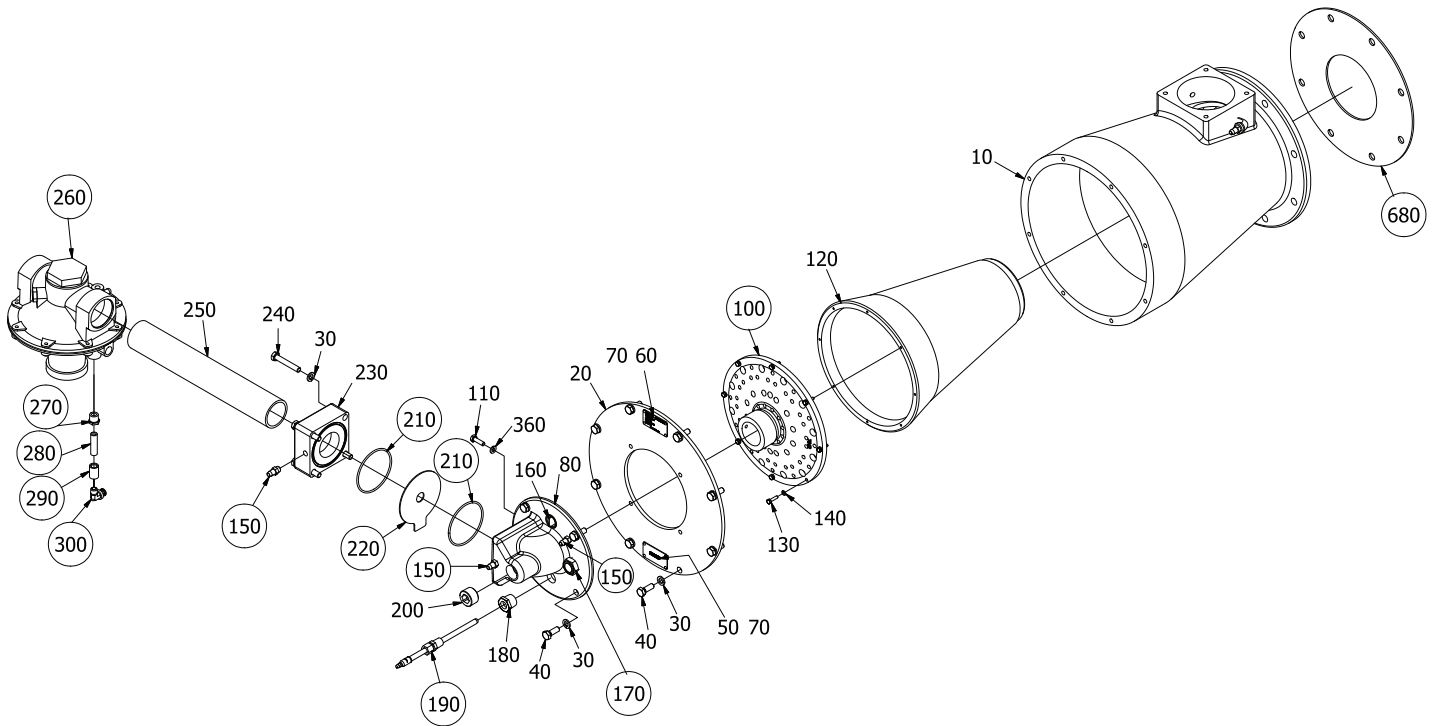

# Eclipse ImmersoJet Burner

Spare Parts List 330-3

11/15/2016

Model IJ004

Version 3

| <b>Ref. No.</b> | <b>Part Number</b> | <b>Description</b>                                     |
|-----------------|--------------------|--|
| 100             | 7042-9             | Nozzle-Natural Gas                                     |
| 100             | 7042-10            | Nozzle-Propane/Butane                                  |
| 150             | 13445              | Pressure Tap   |
| N/S             | 20212              | Flamerod   |
| 170             | 11737              | Peepsight  |
| 190             | 150000-41          | Igniter  |
| 210             | 14778              | O-Ring for Gas Block                                   |
| 220             | 14188-41           | Natural Gas Orifice Plate (16.5 mm)                    |
| 220             | 14188-49           | Propane Orifice Plate (12.7 mm)                        |
| 220             | 101028545          | Butane Orifice Plate (11.5 mm)                         |
| 260             | KS03155152         | Ratio Regulator (1-1/2" NPT)                           |
| 260             | KS03155146         | Ratio Regulator (Rp 1.5)                               |
| 270             | 18501              | Bushing for Ratio Regulator Impulse Line               |
| 300             | 14689              | Elbow Fitting for Plastic Impulse Line                 |
| 300             | 1494               | Elbow Fitting for Braided Stainless Steel Impulse Line |
| N/S             | 19215              | Elbow for Impulse Line                                 |
| N/S             | 14685              | Fitting for Plastic Air Switch Line                    |
| N/S             | 24844              | Fitting for Braided Stainless Steel Air Switch Line    |
| N/S             | 20606              | Grommet for Plastic Air Switch Line                    |
| N/S             | 20658              | Fitting for Braided Stainless Steel Air Switch Line    |
| N/S             | 21197              | Elbow Fitting for Plastic Air Switch Line              |
| 680             | 20258              | Burner Body to Wall Mounting Gasket                    |
| N/S             | 015991-03          | Braided Stainless Steel Air Switch Line                |
| N/S             | 34505              | Plastic Air Pressure Switch Line                       |
| N/S             | 015991-04          | Braided Stainless Steel Impulse Line                   |
| N/S             | 34505              | Plastic Impulse Line                                   |
| N/S             | 11132              | Filter Media   |