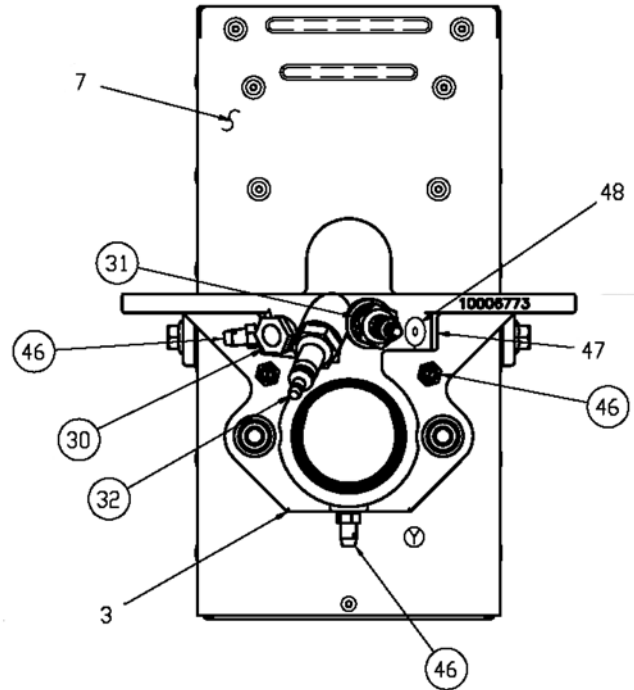

Eclipse AirHeat Burners

Model AH0050

Spare Parts List

Version 2

6 INCH STANDOFF
CONTINUOUS MOUNTING CASTING

○ — Typical spare part, for all other items please contact Eclipse.

Ref	Part Number	Description
5	22892	Outer Wing, 304 SST
6	22891	Inner Wing, 321 SST
6	22891-1	Inner Wing, 330 SST
30	11737	Peepsight
31	13047-1	Spark Rod

Ref	Part Number	Description
32	13312-5	Flame Rod
39	12659	Gas Valve, 0.25 in. NPT
39	21796	Gas Valve, Rc.0.25
40	15027	Pressure Regulator, 0.25 in. NPT

(Continued on next page)

Ref	Part Number	Description
40	21780	Pressure Regulator, Rp0.25
43	11629	Fitting (Brass)
46	13445	Pressure Tap
N/S	101293	Blower, 50Hz Motor
N/S	109410-021	Blower, With Filter, 54-54s-1/3, 115/230/1/60/3600
N/S	109410-022	Blower, Without Filter, 54-54s-1/3, 115/230/1/60/3600
N/S	109410-031	Blower, With Filter, 54-54s-1/3, 200/3/60/3600
N/S	109410-032	Blower, Without Filter, 54-54s-1/3, 200/3/60/3600
N/S	109410-051	Blower, With Filter, 54-54s-1/3, 230/460/3/60/3600
N/S	109410-052	Blower, Without Filter, 54-54s-1/3, 230/460/3/60/3600
N/S	109410-071	Blower, With Filter, 54-54s-1/3, 575/3/60/3600
N/S	109410-072	Blower, Without Filter, 54-54s-1/3, 575/3/60/3600
N/S	16328	Fan Wheel
N/S	10009319	Filter, 54-54s Blower
N/S	10009322	Filter Media, 8.5 in. x 11.75 in. x 1 in.
N/S	109853	Kit, Left and Right Hand Brackets
N/S	100241	Kit, Wings and Rivets
N/S	11579	Motor, 0.3 HP, 115/208-230/1/60/3600
N/S	12109	Motor, 0.3 HP, 208-230/460/3/60/3600
N/S	12570	Motor, 0.3 HP, 575/3/60/3600