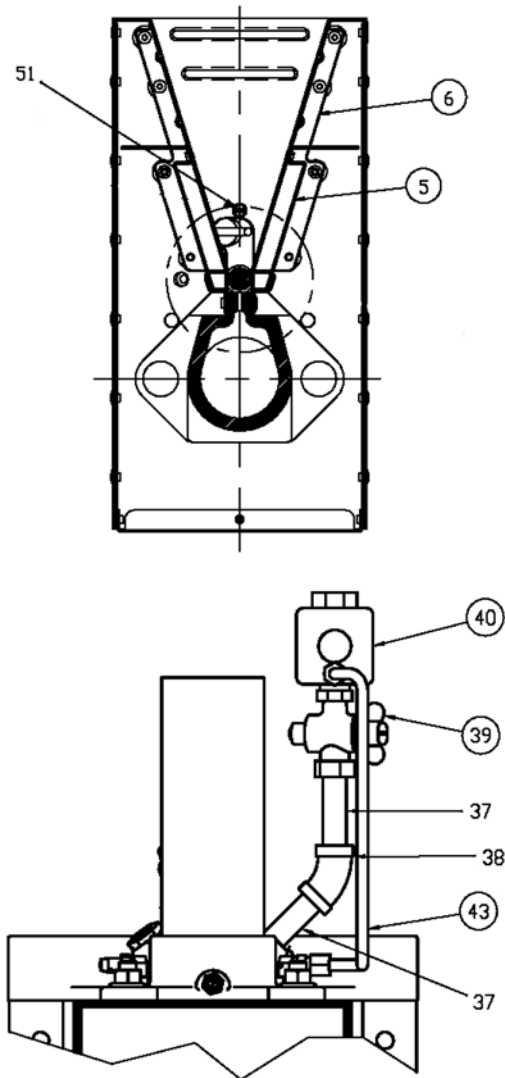

Eclipse AirHeat Burners

Model AH0050

Spare Parts List

Version 2

6 INCH STANDOFF
CONTINUOUS MOUNTING CASTING

○ — Typical spare part, for all other items please contact Eclipse.

Ref	Part Number	Description
5	22892	Outer Wing, 304 SST
6	22891	Inner Wing, 321 SST
6	22891-1	Inner Wing, 330 SST
30	11737	Peepsight
31	13047-1	Spark Rod

Ref	Part Number	Description
32	13312-5	Flame Rod
39	12659	Gas Valve, 0.25 in. NPT
39	21796	Gas Valve, Rc.0.25
40	15027	Pressure Regulator, 0.25 in. NPT

(Continued on next page)

Ref	Part Number	Description
40	21780	Pressure Regulator, Rp0.25
43	11629	Fitting (Brass)
46	13445	Pressure Tap
N/S	101293	Blower, 50Hz Motor
N/S	109410-021	Blower, With Filter, 54-54s-1/3, 115/230/1/60/3600
N/S	109410-022	Blower, Without Filter, 54-54s-1/3, 115/230/1/60/3600
N/S	109410-031	Blower, With Filter, 54-54s-1/3, 200/3/60/3600
N/S	109410-032	Blower, Without Filter, 54-54s-1/3, 200/3/60/3600
N/S	109410-051	Blower, With Filter, 54-54s-1/3, 230/460/3/60/3600
N/S	109410-052	Blower, Without Filter, 54-54s-1/3, 230/460/3/60/3600
N/S	109410-071	Blower, With Filter, 54-54s-1/3, 575/3/60/3600
N/S	109410-072	Blower, Without Filter, 54-54s-1/3, 575/3/60/3600
N/S	16328	Fan Wheel
N/S	10009319	Filter, 54-54s Blower
N/S	10009322	Filter Media, 8.5 in. x 11.75 in. x 1 in.
N/S	109853	Kit, Left and Right Hand Brackets
N/S	100241	Kit, Wings and Rivets
N/S	11579	Motor, 0.3 HP, 115/208-230/1/60/3600
N/S	12109	Motor, 0.3 HP, 208-230/460/3/60/3600
N/S	12570	Motor, 0.3 HP, 575/3/60/3600