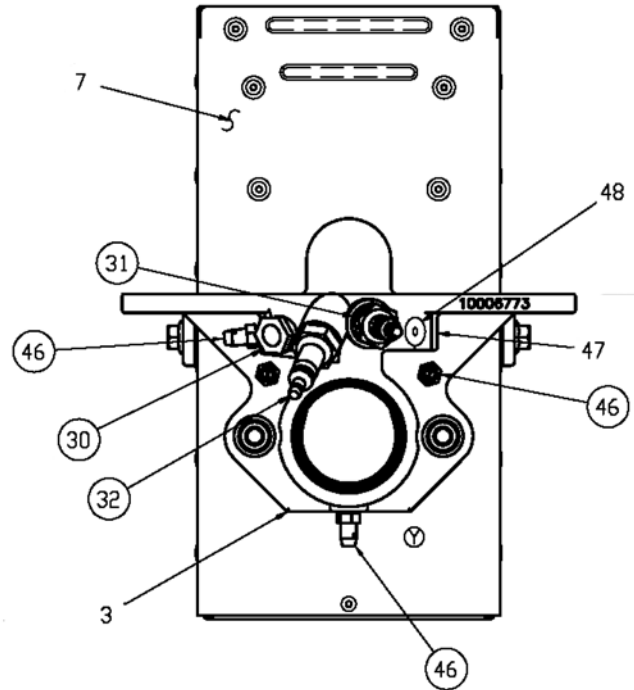

Eclipse AirHeat Burners

Model AH0100

Spare Parts List

Version 2

6 INCH STANDOFF
CONTINUOUS MOUNTING CASTING

○ — Typical spare part, for all other items please contact Eclipse.

Ref	Part Number	Description
5	22892	Outer Wing, 304 SST
6	22891	Inner Wing, 321 SST
6	22891-1	Inner Wing, 330 SST
30	11737	Peepsight
31	13047-1	Spark Rod
32	13312-5	Flame Rod

Ref	Part Number	Description
39	12659	Gas Valve, 0.25 in. NPT
39	21796	Gas Valve, Rc0.25
40	15027	Pressure Regulator, 0.25 in. NPT
40	21780	Pressure Regulator, Rp0.25
43	11629	Fitting (Brass)

(Continued on next page)

AirHeat AH0100, V2, Spare Parts List

Ref	Part Number	Description
46	13445	Pressure Tap
N/S	101293	Blower, 50Hz Motor
N/S	109410-021	Blower, With Filter, 54-54s-1/3, 115/230/1/60/3600
N/S	109410-022	Blower, Without Filter, 54-54s-1/3, 115/230/1/60/3600
N/S	109410-031	Blower, With Filter, 54-54s-1/3, 200/3/60/3600
N/S	109410-032	Blower, Without Filter, 54-54s-1/3, 200/3/60/3600
N/S	109410-051	Blower, With Filter, 54-54s-1/3, 230/460/3/60/3600
N/S	109410-052	Blower, Without Filter, 54-54s-1/3, 230/460/3/60/3600
N/S	109410-071	Blower, With Filter, 54-54s-1/3, 575/3/60/3600
N/S	109410-072	Blower, Without Filter, 54-54s-1/3, 575/3/60/3600
N/S	16328	Fan Wheel
N/S	10009319	Filter, 54-54s Blower
N/S	10009322	Filter Media, 8.5 in. x 11.75 in. x 1 in.
N/S	100241	Kit, Wings and Rivets
N/S	109853	Kit, Left and Right Hand Brackets
N/S	11579	Motor, 0.3 HP, 115/208-230/1/60/3600
N/S	12109	Motor, 0.3 HP, 208-230/460/3/60/3600
N/S	12570	Motor, 0.3 HP, 575/3/60/3600