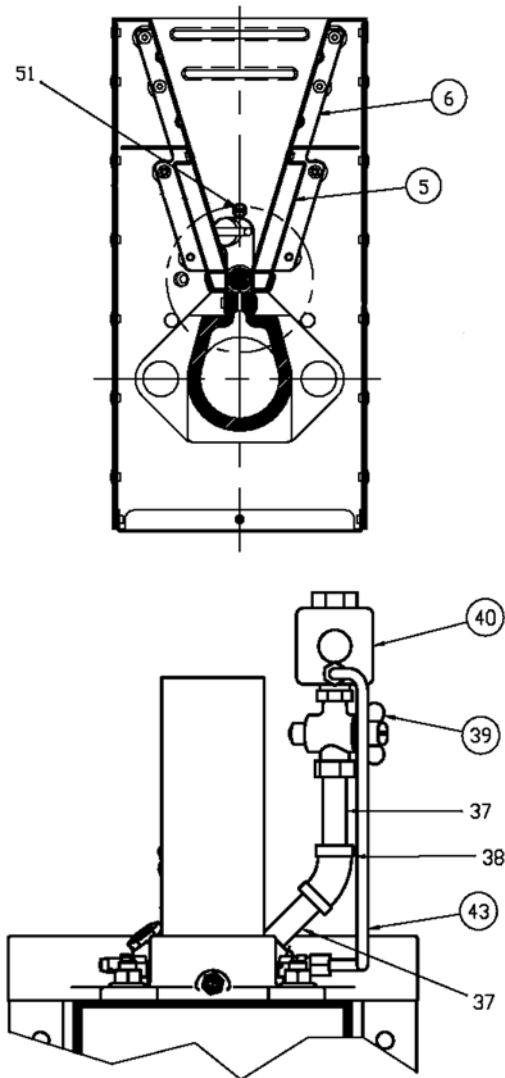

Eclipse AirHeat Burners

Model AH0100

Spare Parts List

Version 2

6 INCH STANDOFF
CONTINUOUS MOUNTING CASTING

○ — Typical spare part, for all other items please contact Eclipse.

Ref	Part Number	Description
5	22892	Outer Wing, 304 SST
6	22891	Inner Wing, 321 SST
6	22891-1	Inner Wing, 330 SST
30	11737	Peepsight
31	13047-1	Spark Rod
32	13312-5	Flame Rod

Ref	Part Number	Description
39	12659	Gas Valve, 0.25 in. NPT
39	21796	Gas Valve, Rc0.25
40	15027	Pressure Regulator, 0.25 in. NPT
40	21780	Pressure Regulator, Rp0.25
43	11629	Fitting (Brass)

(Continued on next page)

AirHeat AH0100, V2, Spare Parts List

Ref	Part Number	Description
46	13445	Pressure Tap
N/S	101293	Blower, 50Hz Motor
N/S	109410-021	Blower, With Filter, 54-54s-1/3, 115/230/1/60/3600
N/S	109410-022	Blower, Without Filter, 54-54s-1/3, 115/230/1/60/3600
N/S	109410-031	Blower, With Filter, 54-54s-1/3, 200/3/60/3600
N/S	109410-032	Blower, Without Filter, 54-54s-1/3, 200/3/60/3600
N/S	109410-051	Blower, With Filter, 54-54s-1/3, 230/460/3/60/3600
N/S	109410-052	Blower, Without Filter, 54-54s-1/3, 230/460/3/60/3600
N/S	109410-071	Blower, With Filter, 54-54s-1/3, 575/3/60/3600
N/S	109410-072	Blower, Without Filter, 54-54s-1/3, 575/3/60/3600
N/S	16328	Fan Wheel
N/S	10009319	Filter, 54-54s Blower
N/S	10009322	Filter Media, 8.5 in. x 11.75 in. x 1 in.
N/S	100241	Kit, Wings and Rivets
N/S	109853	Kit, Left and Right Hand Brackets
N/S	11579	Motor, 0.3 HP, 115/208-230/1/60/3600
N/S	12109	Motor, 0.3 HP, 208-230/460/3/60/3600
N/S	12570	Motor, 0.3 HP, 575/3/60/3600