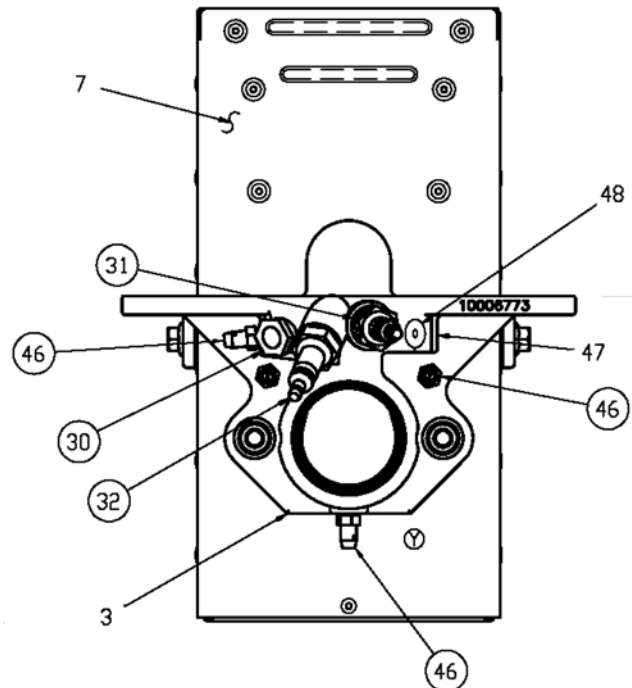

Eclipse AirHeat Burners

Model AH0150

Spare Parts List

Version 2

6 INCH STANDOFF
CONTINUOUS MOUNTING CASTING

○ — Typical spare part, for all other items please contact Eclipse.

Ref	Part Number	Description
5	22892	Outer Wing, 304 SST
6	22891	Inner Wing, 321 SST
6	22891-1	Inner Wing, 330 SST
30	11737	Peepsight
31	13047-1	Spark Rod
32	13312-5	Flame Rod

Ref	Part Number	Description
39	12659	Gas Valve, 0.25 in. NPT
39	21796	Gas Valve, Rc0.25
40	15027	Pressure Regulator, 0.25 in. NPT
40	21780	Pressure Regulator, Rp0.25
43	11629	Fitting (Brass)

(Continued on next page)

AirHeat AH0150, V2, Spare Parts List

Ref	Part Number	Description
46	13445	Pressure Tap
N/S	101294	Blower, 50Hz Motor
N/S	109410-021	Blower, With Filter, 54-54s-1/3, 115/230/1/60/3600
N/S	109410-022	Blower, Without Filter, 54-54s-1/3, 115/230/1/60/3600
N/S	109410-031	Blower, With Filter, 54-54s-1/3, 200/3/60/3600
N/S	109410-032	Blower, Without Filter, 54-54s-1/3, 200/3/60/3600
N/S	109410-051	Blower, With Filter, 54-54s-1/3, 230/460/3/60/3600
N/S	109410-052	Blower, Without Filter, 54-54s-1/3, 230/460/3/60/3600
N/S	109410-071	Blower, With Filter, 54-54s-1/3, 575/3/60/3600
N/S	109410-072	Blower, Without Filter, 54-54s-1/3, 575/3/60/3600
N/S	16328	Fan Wheel
N/S	10009319	Filter, 54-54s Blower
N/S	10009322	Filter Media, 8.5 in. x 11.75 in. x 1 in.
N/S	100241	Kit, Wings and Rivets
N/S	109853	Kit, Left and Right Hand Brackets
N/S	11579	Motor, 0.3 HP, 115/208-230/1/60/3600
N/S	12109	Motor, 0.3 HP, 208-230/460/3/60/3600
N/S	12570	Motor, 0.3 HP, 575/3/60/3600