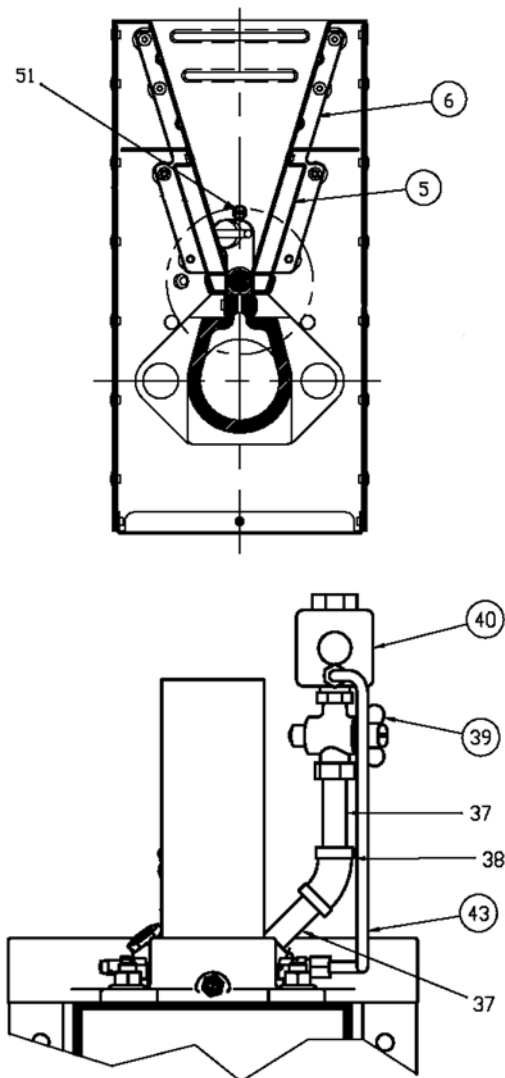

Eclipse AirHeat Burners

Model AH0150

Spare Parts List

Version 2

6 INCH STANDOFF
CONTINUOUS MOUNTING CASTING

○ — Typical spare part, for all other items please contact Eclipse.

Ref	Part Number	Description
5	22892	Outer Wing, 304 SST
6	22891	Inner Wing, 321 SST
6	22891-1	Inner Wing, 330 SST
30	11737	Peepsight
31	13047-1	Spark Rod
32	13312-5	Flame Rod

Ref	Part Number	Description
39	12659	Gas Valve, 0.25 in. NPT
39	21796	Gas Valve, Rc0.25
40	15027	Pressure Regulator, 0.25 in. NPT
40	21780	Pressure Regulator, Rp0.25
43	11629	Fitting (Brass)

(Continued on next page)

AirHeat AH0150, V2, Spare Parts List

Ref	Part Number	Description
46	13445	Pressure Tap
N/S	101294	Blower, 50Hz Motor
N/S	109410-021	Blower, With Filter, 54-54s-1/3, 115/230/1/60/3600
N/S	109410-022	Blower, Without Filter, 54-54s-1/3, 115/230/1/60/3600
N/S	109410-031	Blower, With Filter, 54-54s-1/3, 200/3/60/3600
N/S	109410-032	Blower, Without Filter, 54-54s-1/3, 200/3/60/3600
N/S	109410-051	Blower, With Filter, 54-54s-1/3, 230/460/3/60/3600
N/S	109410-052	Blower, Without Filter, 54-54s-1/3, 230/460/3/60/3600
N/S	109410-071	Blower, With Filter, 54-54s-1/3, 575/3/60/3600
N/S	109410-072	Blower, Without Filter, 54-54s-1/3, 575/3/60/3600
N/S	16328	Fan Wheel
N/S	10009319	Filter, 54-54s Blower
N/S	10009322	Filter Media, 8.5 in. x 11.75 in. x 1 in.
N/S	100241	Kit, Wings and Rivets
N/S	109853	Kit, Left and Right Hand Brackets
N/S	11579	Motor, 0.3 HP, 115/208-230/1/60/3600
N/S	12109	Motor, 0.3 HP, 208-230/460/3/60/3600
N/S	12570	Motor, 0.3 HP, 575/3/60/3600