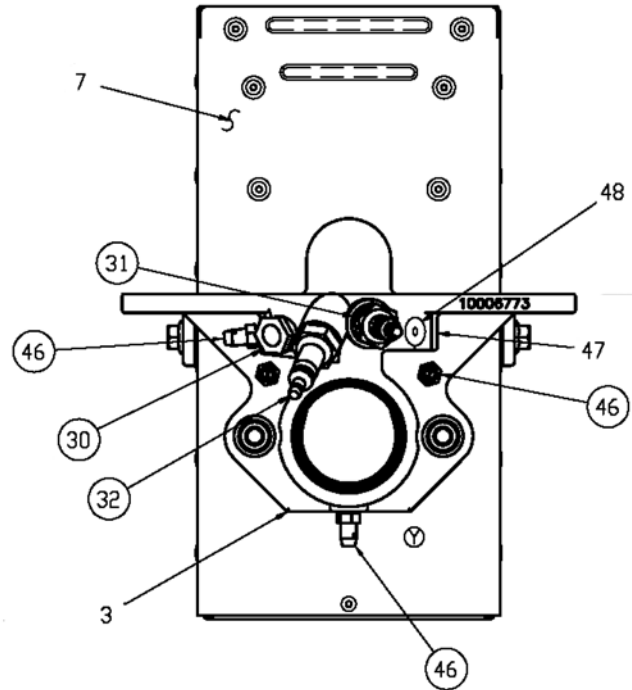

Eclipse AirHeat Burners

Model AH0200

Spare Parts List

Version 2

6 INCH STANDOFF
CONTINUOUS MOUNTING CASTING

○ — Typical spare part, for all other items please contact Eclipse.

Ref	Part Number	Description
5	22892	Outer Wing, 304 SST
6	22891	Inner Wing, 321 SST
6	22891-1	Inner Wing, 330 SST
30	11737	Peepsight
31	13047-1	Spark Rod
32	13312-5	Flame Rod

Ref	Part Number	Description
39	12659	Gas Valve, 0.25 in. NPT
39	21796	Gas Valve, Rc0.25
40	15027	Pressure Regulator, 0.25 in. NPT
40	21780	Pressure Regulator, Rp0.25
43	11629	Fitting (Brass)

(Continued on next page)

Ref	Part Number	Description
46	13445	Pressure Tap
N/S	101294	Blower, 50Hz Motor
N/S	109241-011	Blower, With Filter, 65-84s-1/3, 115/230/1/60/1800
N/S	109241-012	Blower, Without Filter, 65-84s-1/3, 115/230/1/60/1800
N/S	109241-041	Blower, With Filter, 65-84s-1/3, 230/460/3/60/1800
N/S	109241-042	Blower, Without Filter, 65-84s-1/3, 230/460/3/60/1800
N/S	109241-061	Blower, With Filter, 65-84s-1/3, 575/3/60/1800
N/S	109241-062	Blower, Without Filter, 65-84s-1/3, 575/3/60/1800
N/S	16706	Fan Wheel
N/S	10009261	Filter, 65-84s Blower
N/S	10009271	Filter Media, 10.5 in. x 14 in. x 1 in.
N/S	100241	Kit, Wings and Rivets
N/S	109853	Kit, Left and Right Hand Brackets
N/S	11754	Motor, 0.3 HP, 115/230/1/60/1800
N/S	12110	Motor, 0.3 HP, 208-230/460/3/60/1800
N/S	12583	Motor, 0.3 HP, 575/3/60/1800