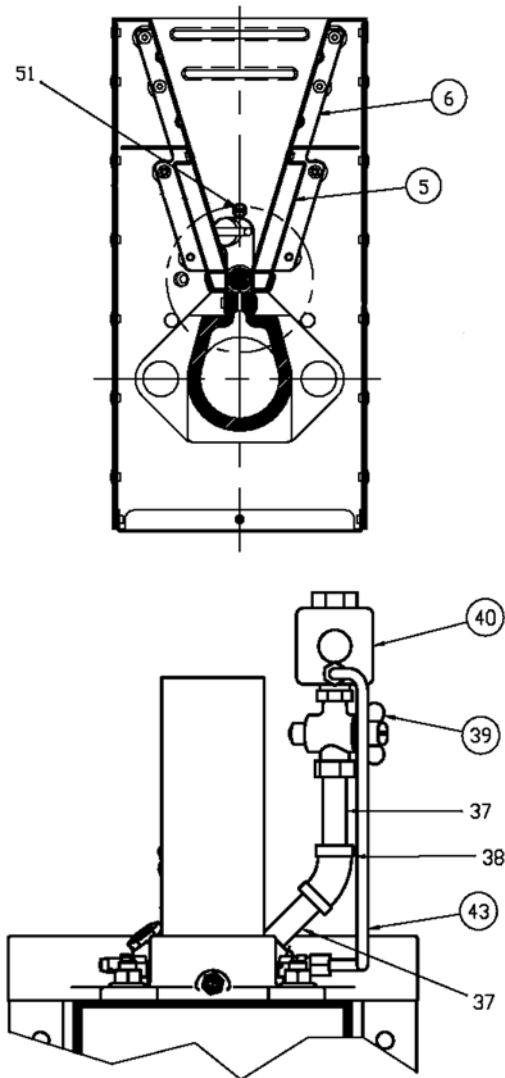

Eclipse AirHeat Burners

Model AH0200

Spare Parts List

Version 2

6 INCH STANDOFF
CONTINUOUS MOUNTING CASTING

○ — Typical spare part, for all other items please contact Eclipse.

Ref	Part Number	Description
5	22892	Outer Wing, 304 SST
6	22891	Inner Wing, 321 SST
6	22891-1	Inner Wing, 330 SST
30	11737	Peepsight
31	13047-1	Spark Rod
32	13312-5	Flame Rod

Ref	Part Number	Description
39	12659	Gas Valve, 0.25 in. NPT
39	21796	Gas Valve, Rc0.25
40	15027	Pressure Regulator, 0.25 in. NPT
40	21780	Pressure Regulator, Rp0.25
43	11629	Fitting (Brass)

(Continued on next page)

Ref	Part Number	Description
46	13445	Pressure Tap
N/S	101294	Blower, 50Hz Motor
N/S	109241-011	Blower, With Filter, 65-84s-1/3, 115/230/1/60/1800
N/S	109241-012	Blower, Without Filter, 65-84s-1/3, 115/230/1/60/1800
N/S	109241-041	Blower, With Filter, 65-84s-1/3, 230/460/3/60/1800
N/S	109241-042	Blower, Without Filter, 65-84s-1/3, 230/460/3/60/1800
N/S	109241-061	Blower, With Filter, 65-84s-1/3, 575/3/60/1800
N/S	109241-062	Blower, Without Filter, 65-84s-1/3, 575/3/60/1800
N/S	16706	Fan Wheel
N/S	10009261	Filter, 65-84s Blower
N/S	10009271	Filter Media, 10.5 in. x 14 in. x 1 in.
N/S	100241	Kit, Wings and Rivets
N/S	109853	Kit, Left and Right Hand Brackets
N/S	11754	Motor, 0.3 HP, 115/230/1/60/1800
N/S	12110	Motor, 0.3 HP, 208-230/460/3/60/1800
N/S	12583	Motor, 0.3 HP, 575/3/60/1800