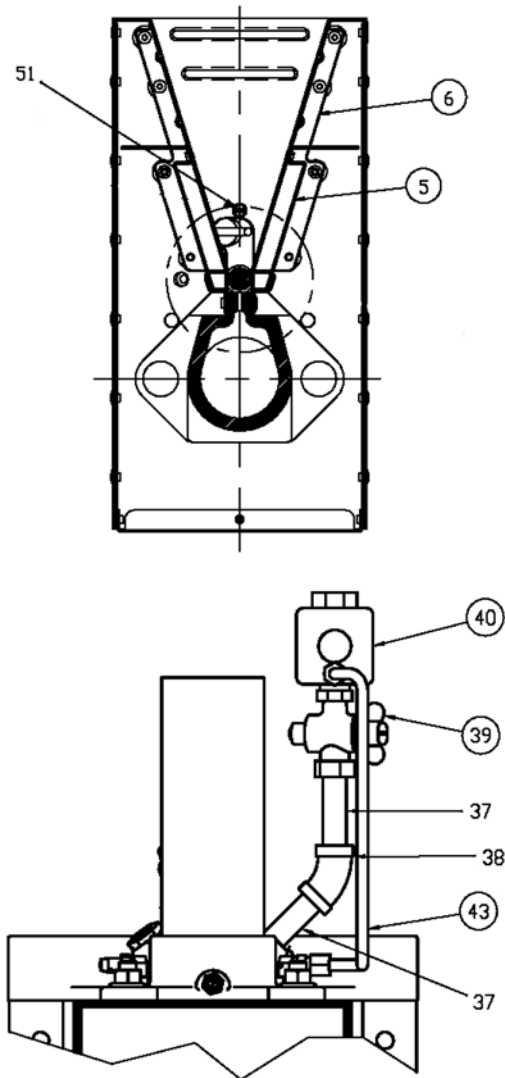

# Eclipse AirHeat Burners

Model AH0250

Spare Parts List

Version 2

6 INCH STANDOFF  
CONTINUOUS MOUNTING CASTING

○ — Typical spare part, for all other items please contact Eclipse.

Ref	Part Number	Description
5	22892	Outer Wing, 304 SST
6	22891	Inner Wing, 321 SST
6	22891-1	Inner Wing, 330 SST
30	11737	Peepsight
31	13047-1	Spark Rod
32	13312-5	Flame Rod

Ref	Part Number	Description
39	12659	Gas Valve, 0.25 in. NPT
39	21796	Gas Valve, Rc0.25
40	15027	Pressure Regulator, 0.25 in. NPT
40	21780	Pressure Regulator, Rp0.25
43	11629	Fitting (Brass)

(Continued on next page)

Ref	Part Number	Description
46	13445	Pressure Tap
N/S	101294	Blower, 50Hz Motor
N/S	109241-011	Blower, With Filter, 65-84s-1/3, 115/230/1/60/1800
N/S	109241-012	Blower, Without Filter, 65-84s-1/3, 115/230/1/60/1800
N/S	109241-041	Blower, With Filter, 65-84s-1/3, 230/460/3/60/1800
N/S	109241-042	Blower, Without Filter, 65-84s-1/3, 230/460/3/60/1800
N/S	109241-061	Blower, With Filter, 65-84s-1/3, 575/3/60/1800
N/S	109241-062	Blower, Without Filter, 65-84s-1/3, 575/3/60/1800
N/S	16706	Fan Wheel
N/S	10009261	Filter, 65-84s Blower
N/S	10009271	Filter Media, 10.5 in. x 14 in. x 1 in.
N/S	100241	Kit, Wings and Rivets
N/S	109853	Kit, Left and Right Hand Brackets
N/S	11754	Motor, 0.3 HP, 115/230/1/60/1800
N/S	12110	Motor, 0.3 HP, 208-230/460/3/60/1800
N/S	12583	Motor, 0.3 HP, 575/3/60/1800