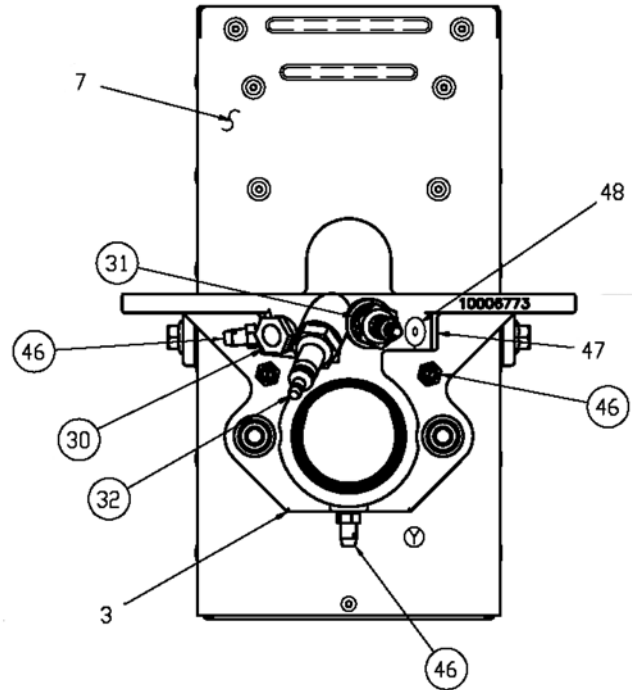

# Eclipse AirHeat Burners

Model AH0250

Spare Parts List

Version 2

6 INCH STANDOFF  
CONTINUOUS MOUNTING CASTING

○ — Typical spare part, for all other items please contact Eclipse.

Ref	Part Number	Description
5	22892	Outer Wing, 304 SST
6	22891	Inner Wing, 321 SST
6	22891-1	Inner Wing, 330 SST
30	11737	Peepsight
31	13047-1	Spark Rod
32	13312-5	Flame Rod

Ref	Part Number	Description
39	12659	Gas Valve, 0.25 in. NPT
39	21796	Gas Valve, Rc0.25
40	15027	Pressure Regulator, 0.25 in. NPT
40	21780	Pressure Regulator, Rp0.25
43	11629	Fitting (Brass)

(Continued on next page)

Ref	Part Number	Description
46	13445	Pressure Tap
N/S	101294	Blower, 50Hz Motor
N/S	109241-011	Blower, With Filter, 65-84s-1/3, 115/230/1/60/1800
N/S	109241-012	Blower, Without Filter, 65-84s-1/3, 115/230/1/60/1800
N/S	109241-041	Blower, With Filter, 65-84s-1/3, 230/460/3/60/1800
N/S	109241-042	Blower, Without Filter, 65-84s-1/3, 230/460/3/60/1800
N/S	109241-061	Blower, With Filter, 65-84s-1/3, 575/3/60/1800
N/S	109241-062	Blower, Without Filter, 65-84s-1/3, 575/3/60/1800
N/S	16706	Fan Wheel
N/S	10009261	Filter, 65-84s Blower
N/S	10009271	Filter Media, 10.5 in. x 14 in. x 1 in.
N/S	100241	Kit, Wings and Rivets
N/S	109853	Kit, Left and Right Hand Brackets
N/S	11754	Motor, 0.3 HP, 115/230/1/60/1800
N/S	12110	Motor, 0.3 HP, 208-230/460/3/60/1800
N/S	12583	Motor, 0.3 HP, 575/3/60/1800