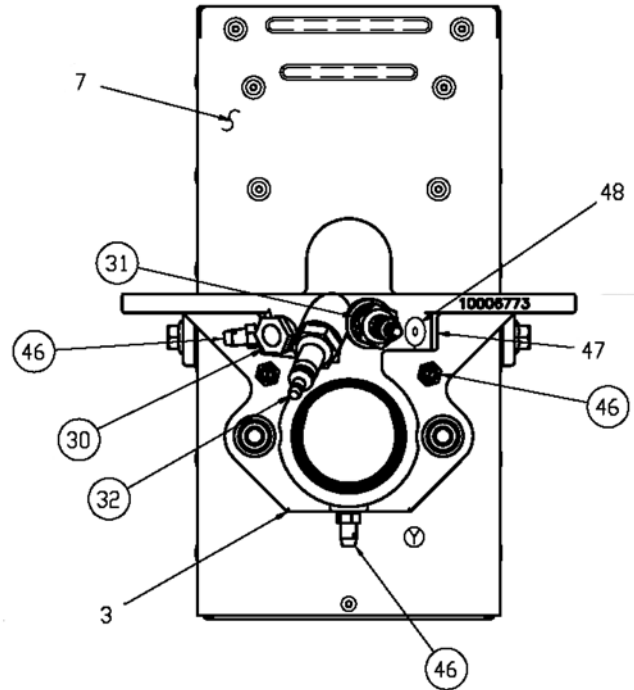

# Eclipse AirHeat Burners

Model AH0300

Spare Parts List

Version 2

○ — Typical spare part, for all other items please contact Eclipse.

Ref	Part Number	Description
5	22892	Outer Wing, 304 SST
6	22891	Inner Wing, 321 SST
6	22891-1	Inner Wing, 330 SST
30	11737	Peepsight
31	13047-1	Spark Rod
32	13312-5	Flame Rod

Ref	Part Number	Description
39	12659	Gas Valve, 0.25 in. NPT
39	21796	Gas Valve, Rc0.25
40	15027	Pressure Regulator, 0.25 in. NPT
40	21780	Pressure Regulator, Rp0.25
43	11629	Fitting (Brass)

(Continued on next page)

Ref	Part Number	Description
46	13445	Pressure Tap
N/S	101295	Blower, 50Hz Motor
N/S	109241-011	Blower, With Filter, 65-84s-1/3, 115/230/1/60/1800
N/S	109241-012	Blower, Without Filter, 65-84s-1/3, 115/230/1/60/1800
N/S	109241-041	Blower, With Filter, 65-84s-1/3, 230/460/3/60/1800
N/S	109241-042	Blower, Without Filter, 65-84s-1/3, 230/460/3/60/1800
N/S	109241-061	Blower, With Filter, 65-84s-1/3, 575/3/60/1800
N/S	109241-062	Blower, Without Filter, 65-84s-1/3, 575/3/60/1800
N/S	16706	Fan Wheel
N/S	10009261	Filter, 65-84s Blower
N/S	10009271	Filter Media, 10.5 in. x 14 in. x 1 in.
N/S	100241	Kit, Wings and Rivets
N/S	109853	Kit, Left and Right Hand Brackets
N/S	11754	Motor, 0.3 HP, 115/230/1/60/1800
N/S	12110	Motor, 0.3 HP, 208-230/460/3/60/1800
N/S	12583	Motor, 0.3 HP, 575/3/60/1800