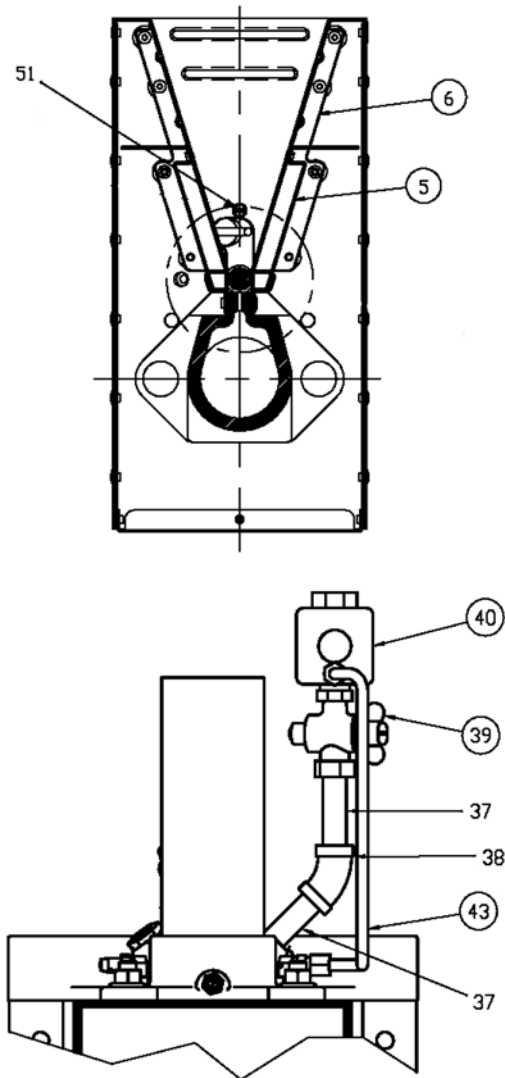

# Eclipse AirHeat Burners

Model AH0300

Spare Parts List

Version 2

○ — Typical spare part, for all other items please contact Eclipse.

Ref	Part Number	Description
5	22892	Outer Wing, 304 SST
6	22891	Inner Wing, 321 SST
6	22891-1	Inner Wing, 330 SST
30	11737	Peepsight
31	13047-1	Spark Rod
32	13312-5	Flame Rod

Ref	Part Number	Description
39	12659	Gas Valve, 0.25 in. NPT
39	21796	Gas Valve, Rc0.25
40	15027	Pressure Regulator, 0.25 in. NPT
40	21780	Pressure Regulator, Rp0.25
43	11629	Fitting (Brass)

(Continued on next page)

Ref	Part Number	Description
46	13445	Pressure Tap
N/S	101295	Blower, 50Hz Motor
N/S	109241-011	Blower, With Filter, 65-84s-1/3, 115/230/1/60/1800
N/S	109241-012	Blower, Without Filter, 65-84s-1/3, 115/230/1/60/1800
N/S	109241-041	Blower, With Filter, 65-84s-1/3, 230/460/3/60/1800
N/S	109241-042	Blower, Without Filter, 65-84s-1/3, 230/460/3/60/1800
N/S	109241-061	Blower, With Filter, 65-84s-1/3, 575/3/60/1800
N/S	109241-062	Blower, Without Filter, 65-84s-1/3, 575/3/60/1800
N/S	16706	Fan Wheel
N/S	10009261	Filter, 65-84s Blower
N/S	10009271	Filter Media, 10.5 in. x 14 in. x 1 in.
N/S	100241	Kit, Wings and Rivets
N/S	109853	Kit, Left and Right Hand Brackets
N/S	11754	Motor, 0.3 HP, 115/230/1/60/1800
N/S	12110	Motor, 0.3 HP, 208-230/460/3/60/1800
N/S	12583	Motor, 0.3 HP, 575/3/60/1800