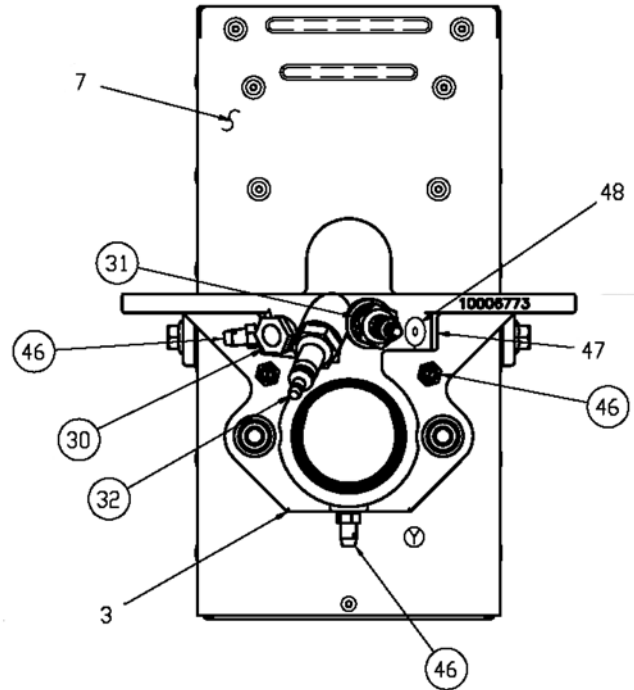

Eclipse AirHeat Burners

Model AH0350

Spare Parts List

Version 2

6 INCH STANDOFF
CONTINUOUS MOUNTING CASTING

○ — Typical spare part, for all other items please contact Eclipse.

Ref	Part Number	Description
5	22892	Outer Wing, 304 SST
6	22891	Inner Wing, 321 SST
6	22891-1	Inner Wing, 330 SST
30	11737	Peepsight
31	13047-1	Spark Rod
32	13312-5	Flame Rod

Ref	Part Number	Description
39	12659	Gas Valve, 0.25 in. NPT
39	21796	Gas Valve, Rc0.25
40	15027	Pressure Regulator, 0.25 in. NPT
40	21780	Pressure Regulator, Rp0.25
43	11629	Fitting (Brass)

(Continued on next page)

AirHeat AH0350, V2, Spare Parts List

Ref	Part Number	Description
46	13445	Pressure Tap
N/S	109243-111	Blower, With Filter, 66-94s-3/4, 230/460/3/60/1800
N/S	109243-112	Blower, Without Filter, 66-94s-3/4, 230/460/3/60/1800
N/S	109243-121	Blower, With Filter, 66-94s-3/4, 575/3/60/1800
N/S	109243-122	Blower, Without Filter, 66-94s-3/4, 575/3/60/1800
N/S	10539-1	Fan Wheel
N/S	10009262	Filter, 66-94s Blower
N/S	10009272	Filter Media, 14 in. x 20 in. x 1 in.
N/S	100241	Kit, Wings and Rivets
N/S	109853	Kit, Left and Right Hand Brackets
N/S	11803	Motor, 0.75 HP, 208-230/460/3/60/1800
N/S	12584	Motor, 0.75 HP, 575/3/60/1800