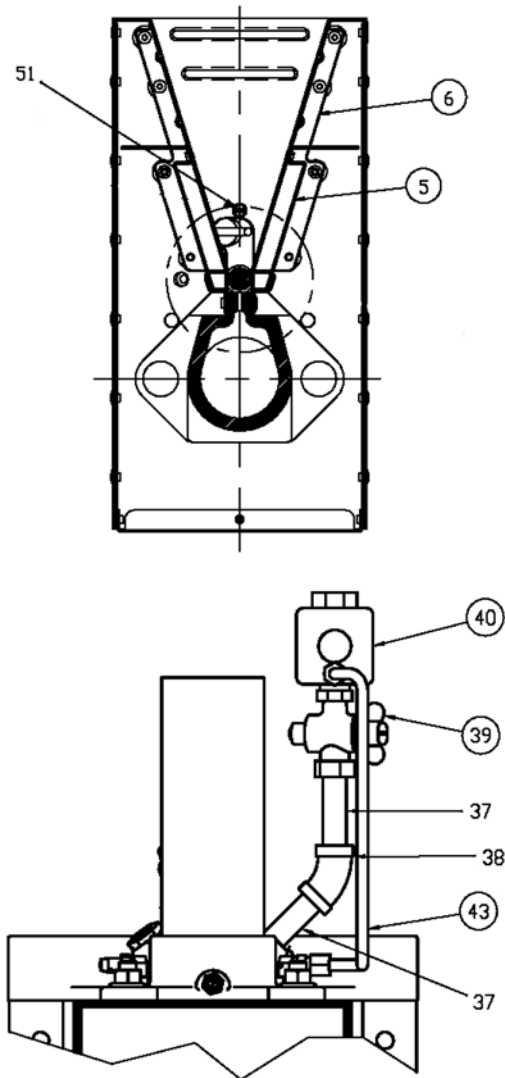

Eclipse AirHeat Burners

Model AH0350

Spare Parts List

Version 2

6 INCH STANDOFF
CONTINUOUS MOUNTING CASTING

○ — Typical spare part, for all other items please contact Eclipse.

Ref	Part Number	Description
5	22892	Outer Wing, 304 SST
6	22891	Inner Wing, 321 SST
6	22891-1	Inner Wing, 330 SST
30	11737	Peepsight
31	13047-1	Spark Rod
32	13312-5	Flame Rod

Ref	Part Number	Description
39	12659	Gas Valve, 0.25 in. NPT
39	21796	Gas Valve, Rc0.25
40	15027	Pressure Regulator, 0.25 in. NPT
40	21780	Pressure Regulator, Rp0.25
43	11629	Fitting (Brass)

(Continued on next page)

AirHeat AH0350, V2, Spare Parts List

Ref	Part Number	Description
46	13445	Pressure Tap
N/S	109243-111	Blower, With Filter, 66-94s-3/4, 230/460/3/60/1800
N/S	109243-112	Blower, Without Filter, 66-94s-3/4, 230/460/3/60/1800
N/S	109243-121	Blower, With Filter, 66-94s-3/4, 575/3/60/1800
N/S	109243-122	Blower, Without Filter, 66-94s-3/4, 575/3/60/1800
N/S	10539-1	Fan Wheel
N/S	10009262	Filter, 66-94s Blower
N/S	10009272	Filter Media, 14 in. x 20 in. x 1 in.
N/S	100241	Kit, Wings and Rivets
N/S	109853	Kit, Left and Right Hand Brackets
N/S	11803	Motor, 0.75 HP, 208-230/460/3/60/1800
N/S	12584	Motor, 0.75 HP, 575/3/60/1800