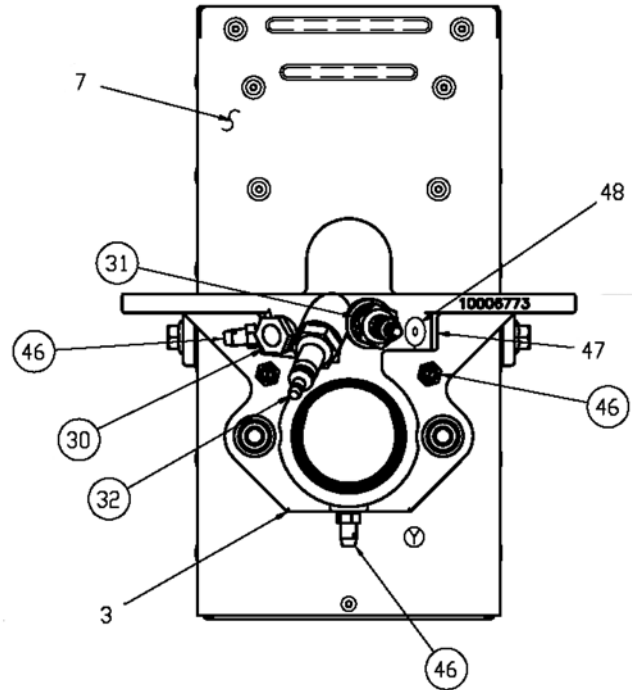

Eclipse AirHeat Burners

Model AH0400

Spare Parts List

Version 2

6 INCH STANDOFF
CONTINUOUS MOUNTING CASTING

○ — Typical spare part, for all other items please contact Eclipse.

Ref	Part Number	Description
5	22892	Outer Wing, 304 SST
6	22891	Inner Wing, 321 SST
6	22891-1	Inner Wing, 330 SST
30	11737	Peepsight
31	13047-1	Spark Rod
32	13312-5	Flame Rod

Ref	Part Number	Description
39	12659	Gas Valve, 0.25 in. NPT
39	21796	Gas Valve, Rc0.25
40	15027	Pressure Regulator, 0.25 in. NPT
40	21780	Pressure Regulator, Rp0.25
43	11629	Fitting (Brass)

(Continued on next page)

AirHeat AH0400, V2, Spare Parts List

Ref	Part Number	Description
46	13445	Pressure Tap
N/S	109243-111	Blower, With Filter, 66-94s-3/4, 230/460/3/60/1800
N/S	109243-112	Blower, Without Filter, 66-94s-3/4, 230/460/3/60/1800
N/S	109243-121	Blower, With Filter, 66-94s-3/4, 575/3/60/1800
N/S	109243-122	Blower, Without Filter, 66-94s-3/4, 575/3/60/1800
N/S	10539-1	Fan Wheel
N/S	10009262	Filter, 66-94s Blower
N/S	10009272	Filter Media, 14 in. x 20 in. x 1 in.
N/S	100241	Kit, Wings and Rivets
N/S	109853	Kit, Left and Right Hand Brackets
N/S	11803	Motor, 0.75 HP, 208-230/460/3/60/1800
N/S	12584	Motor, 0.75 HP, 575/3/60/1800