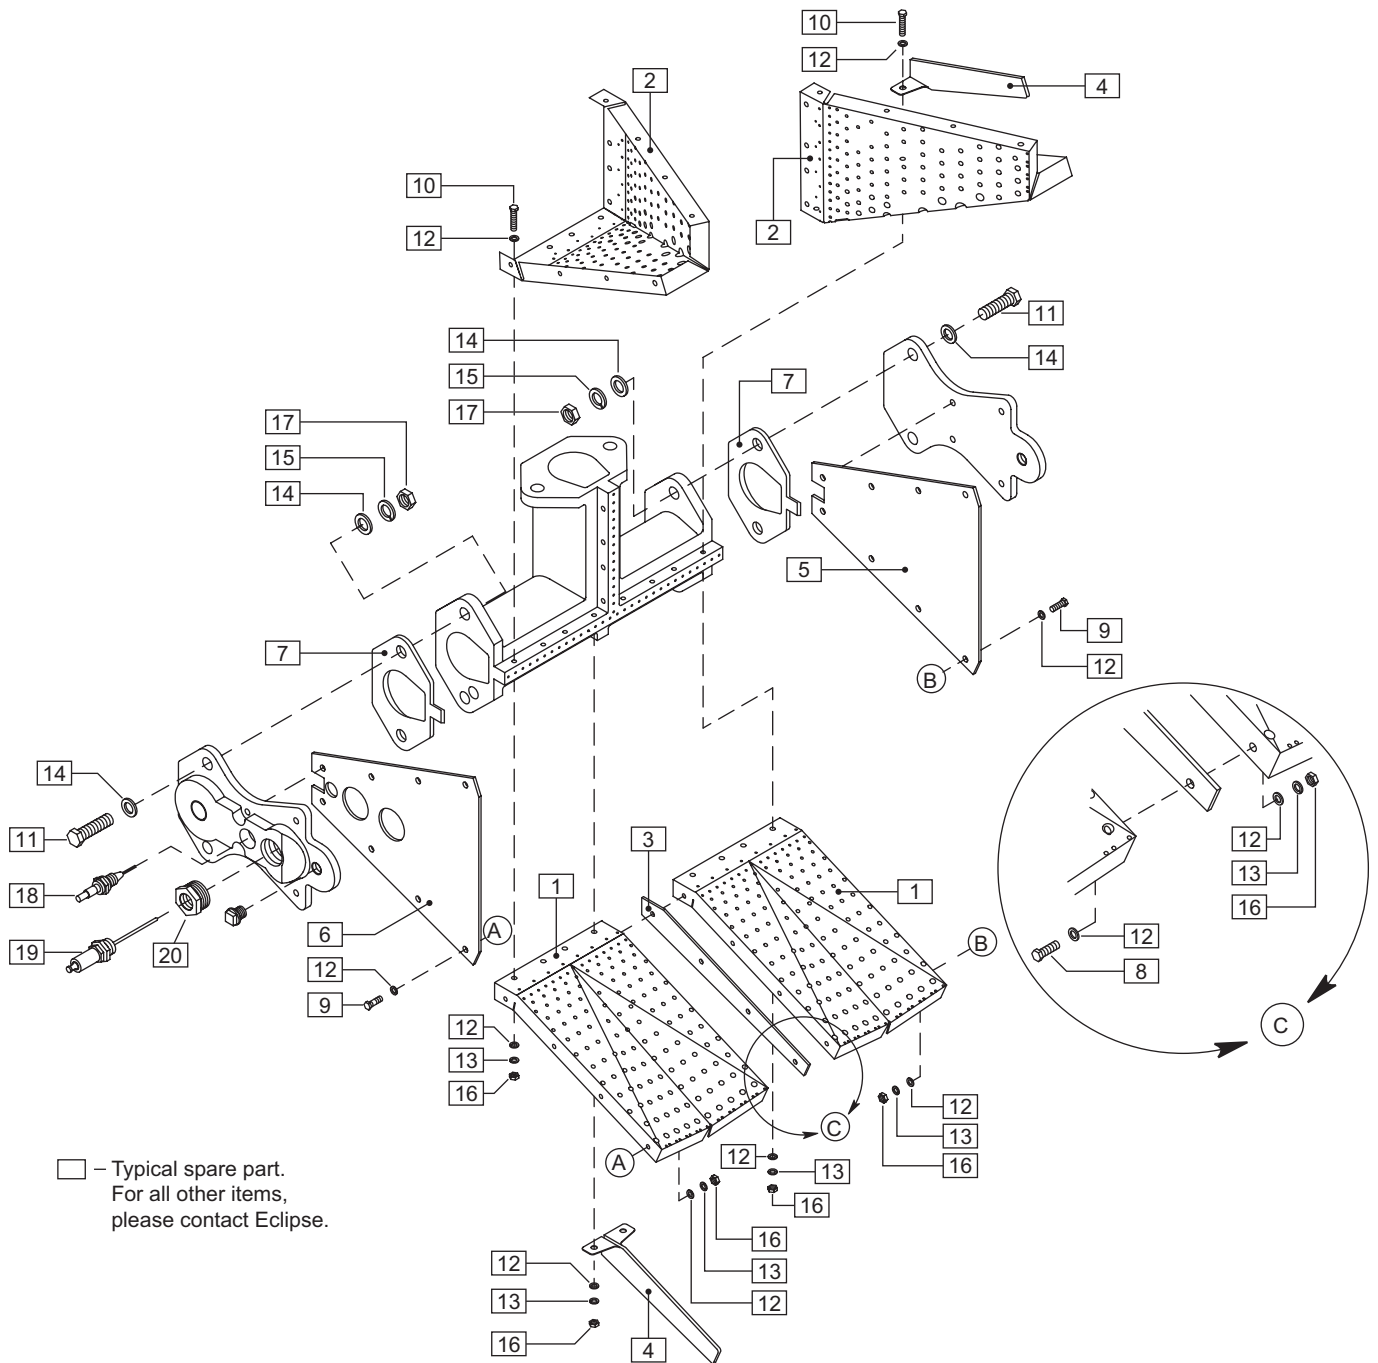

Eclipse AH-MA Burners

Crosses and Tees
Spare Parts List Edition 3.15

Version 2

Ref.	Part Number	Description
1	76501	Straight Air Wing
2	76502	Tee Air Wing
3	76507	Air Wing Joint Plate
4	76505	Air Wing Reinforcement Plate
5	76504	End Plate
6	76503	Pilot End Plate
7	76510	Body Mounting Gasket
8	20394	Flanged Hex Screw, M4 x 12mm
9	20395	Hex Head Cap Screw, M10 x 20mm
10	20335	Flanged Hex Screw, M4 x 25mm
11	20336	Hex Head Cap Screw, M10 x 40mm
12	90787	Flat Washer, 4mm
13	20244	Lock Washer, M4
14	90768	Flat Washer, 10mm
15	15890	Lock Washer, M10
16	90786	Flanged Hex Nut, M4
17	15889	Hex Nut, M10
18	13047-1	Spark Rod
19	13093	Flame Rod
20	202010	UV Adapter, 1" x 1/2" NPT
20	202011	UV Adapter, 1" x 3/4" NPT
N/S	12659	Adjustable Orifice Valve
N/S	21509	Burner Bracket