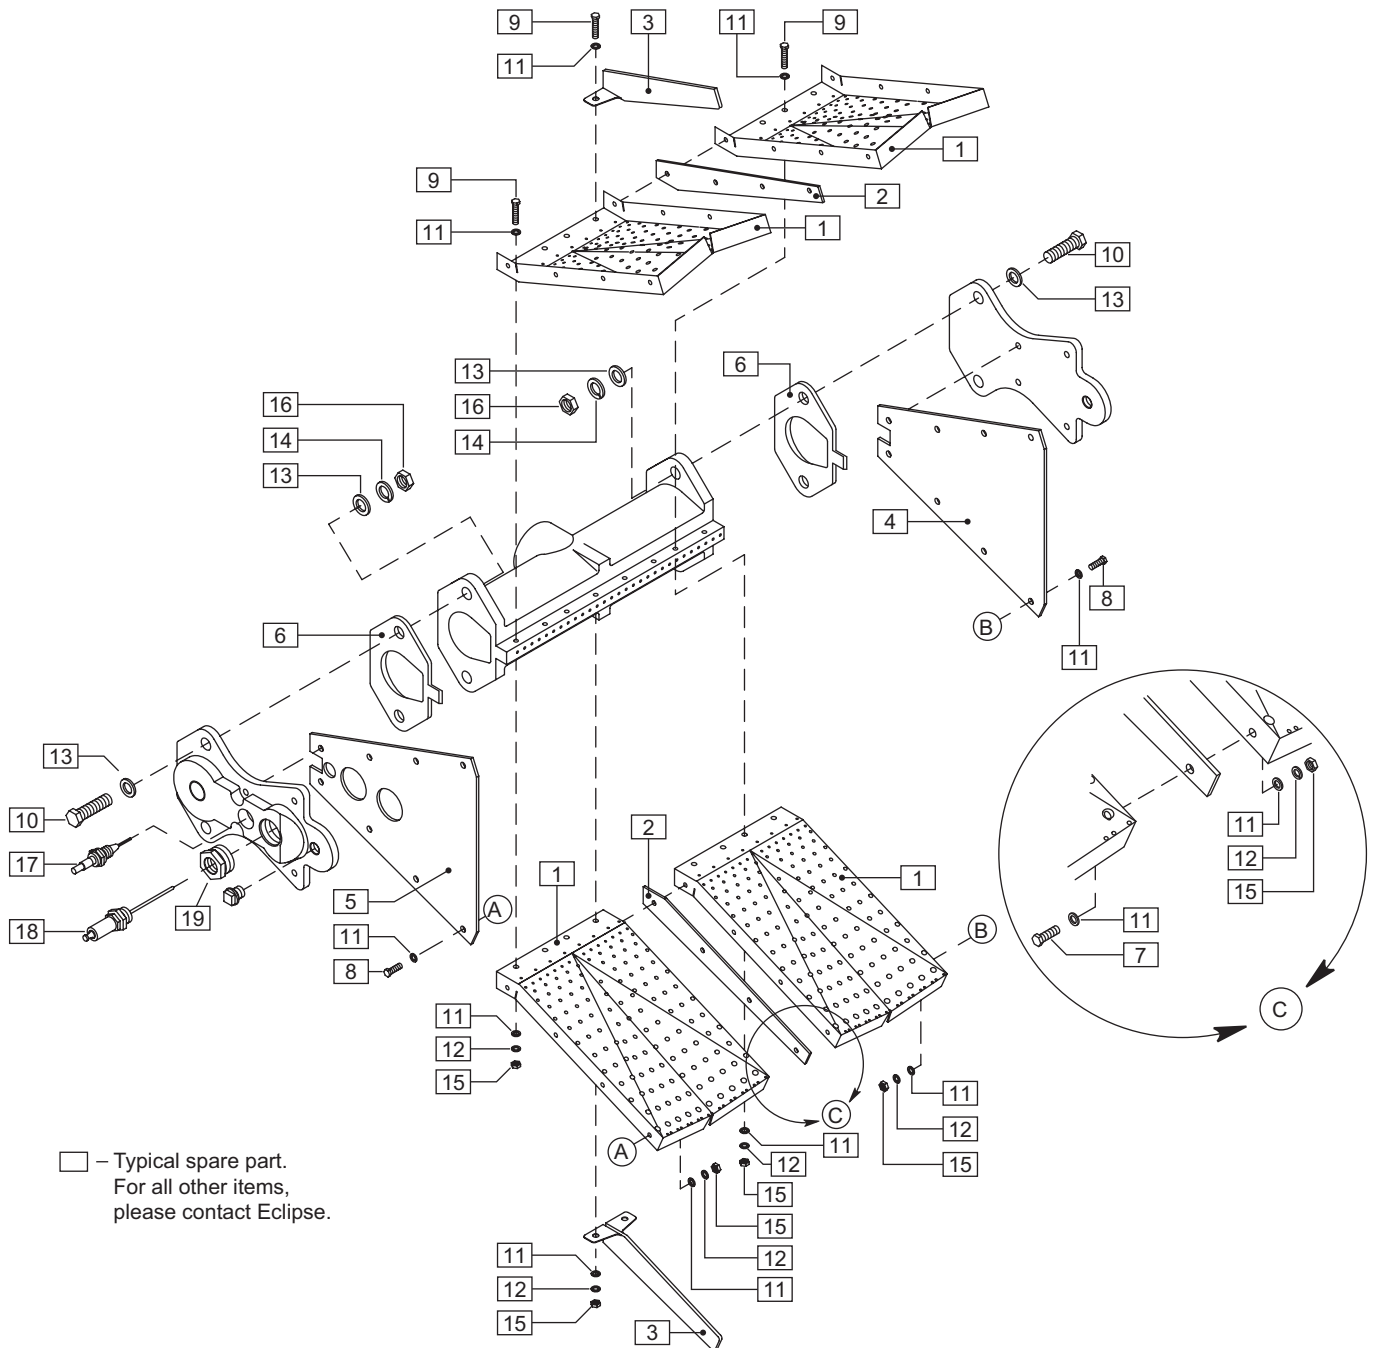

## Straight Sections

Spare Parts List Edition 3.15

Version 2

Ref.	Part Number	Description
1	76501	Straight Air Wing
2	76507	Air Wing Joint Plate
3	76505	Air Wing Reinforcement Plate
4	76504	End Plate
5	76503	Pilot End Plate
6	76510	Body Mounting Gasket
7	20394	Flanged Hex Screw, M4 x 12mm
8	20395	Hex Head Cap Screw, M10 x 20mm
9	20335	Flanged Hex Screw, M4 x 25mm
10	20336	Hex Head Cap Screw, M10 x 40mm
11	90787	Flat Washer, 4mm
12	20244	Lock Washer, M4
13	90768	Flat Washer, 10mm
14	15890	Lock Washer, M10
15	90786	Flanged Hex Nut, M4
16	15889	Hex Nut, M10
17	13047-1	Spark Rod
18	13093	Flame Rod
19	202010	UV Adapter, 1" x 1/2" NPT
19	202011	UV Adapter, 1" x 3/4" NPT
N/S	12659	Adjustable Orifice Valve
N/S	21509	Burner Bracket