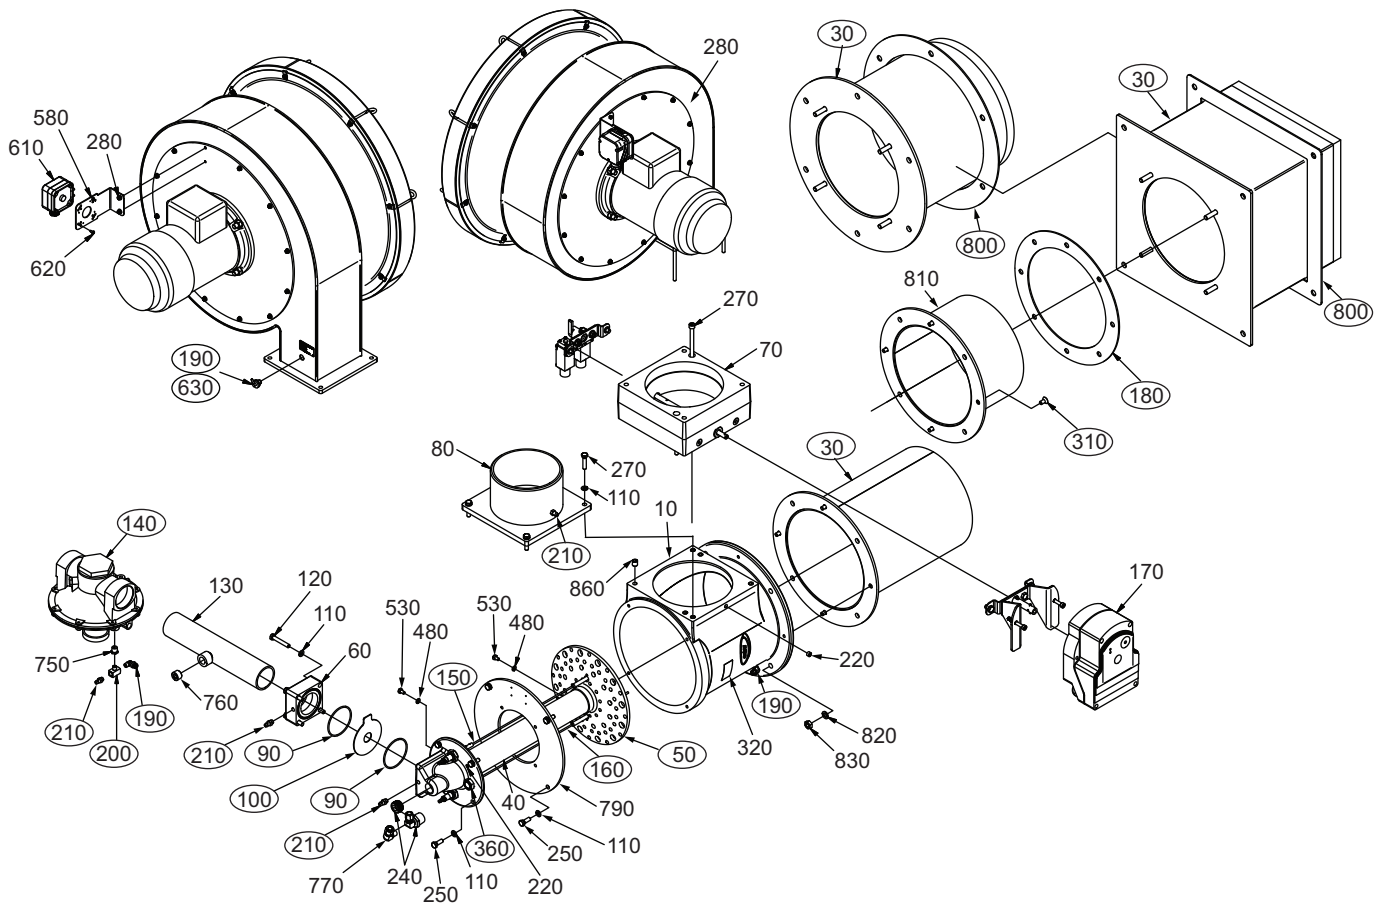

Eclipse RatioMatic Burners

Model RM0700

Spare Parts List Edition 08.15

Version 6

Ref	Part Number	Description
30	10040610	Round Refractory Combustor
30	10046069	Square Refractory Combustor
30	101247	Alloy Combustor (356mm)
30	101247-1	Alloy Combustor (432mm)
50	10039143	Nozzle, Stainless Steel, Natural Gas
50	10039144	Nozzle, Stainless Steel, Propane/Butane
50	101312	Nozzle, Natural Gas
50	100140	Nozzle, Propane/Butane
90	14778	O-Ring for Fuel Orifice Plate
100	14188-31	Natural Gas Orifice Plate (36mm)

Ref	Part Number	Description
100	14188-32	Propane Orifice Plate (28mm)
140	KS03155164	Ratio Regulator (2" NPT)
140	KS03155158	Ratio Regulator (2" BSP)
150	100049-4	Igniter (446mm)
150	100049-12	Igniter (522mm)
160	100050-6	Flamerod (446mm)
160	100050-12	Flamerod (522mm)
180	20151	Burner to Furnace Wall Mounting Gasket
190	14689	Elbow Fitting for Plastic Impulse Line

(Continued to next page)