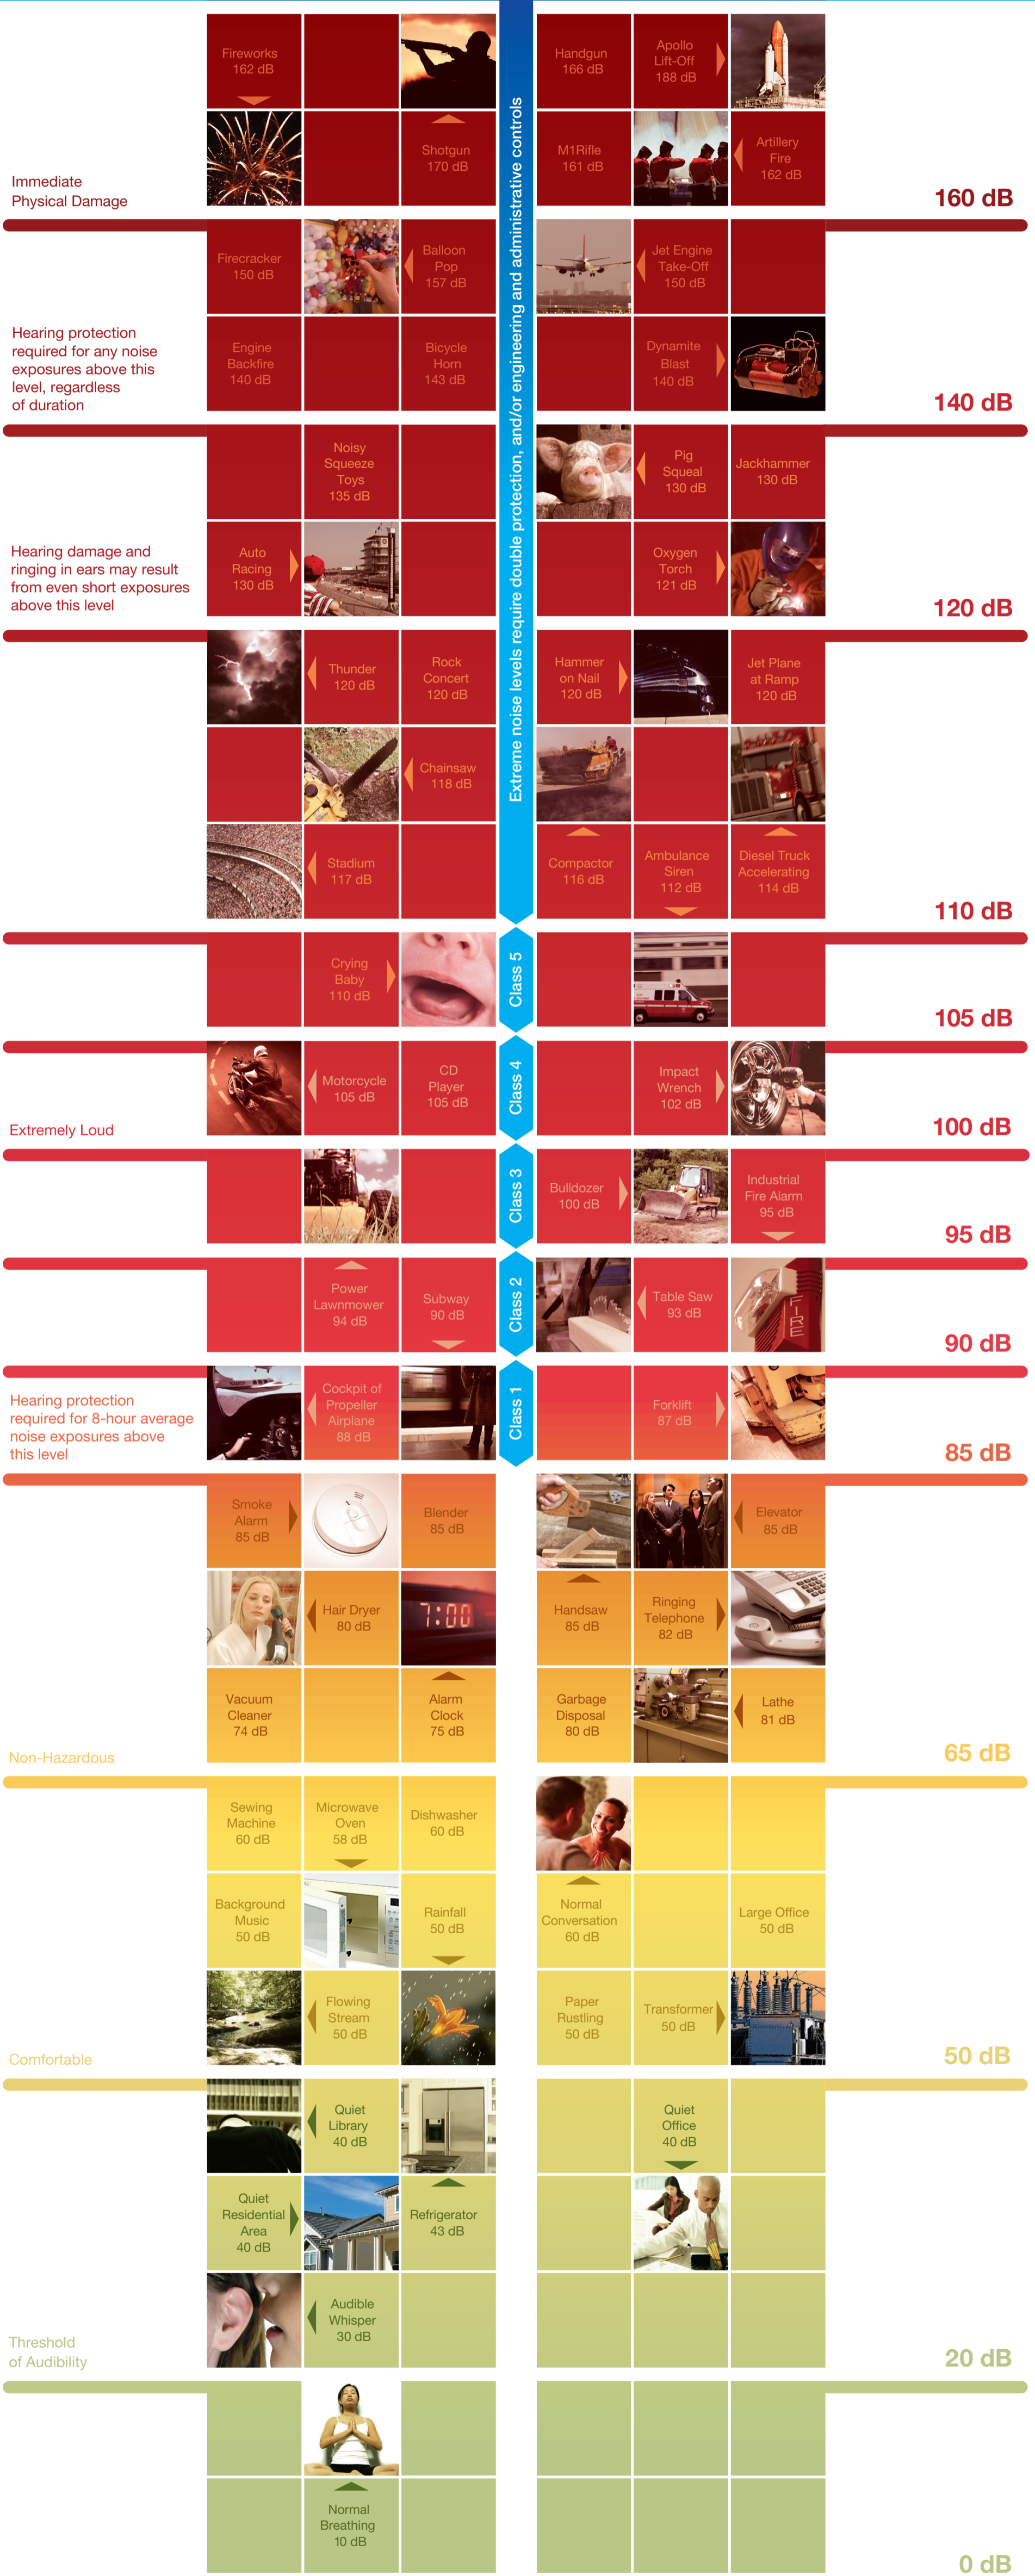

Noise Thermometer

Sound energy doubles every 3dB
e.g. if an 85dB noise is doubled it measures 88dB

Use Class of hearing protector shown below for 8-hour exposures at the designated noise levels

For more details call
Australia 1300 139 166
New Zealand 0800 322 200
visit www.honeywellsafety.com