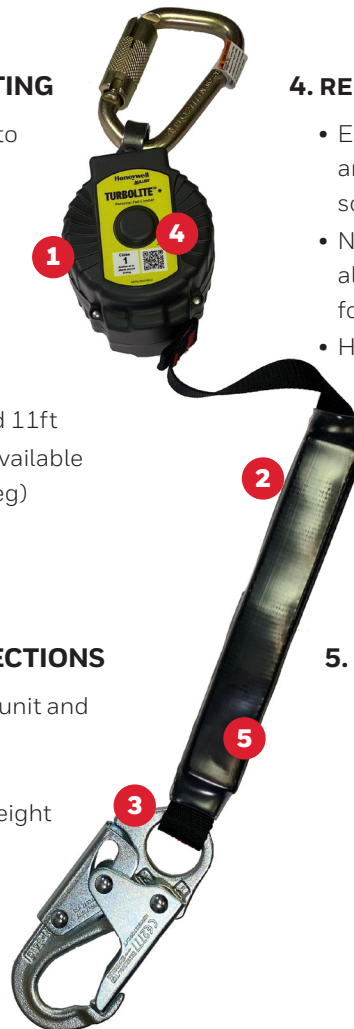

5. LIFELINE

- Abrasion-resistant webbing helps provide long service life
- Integral swivel reduces lifeline twisting