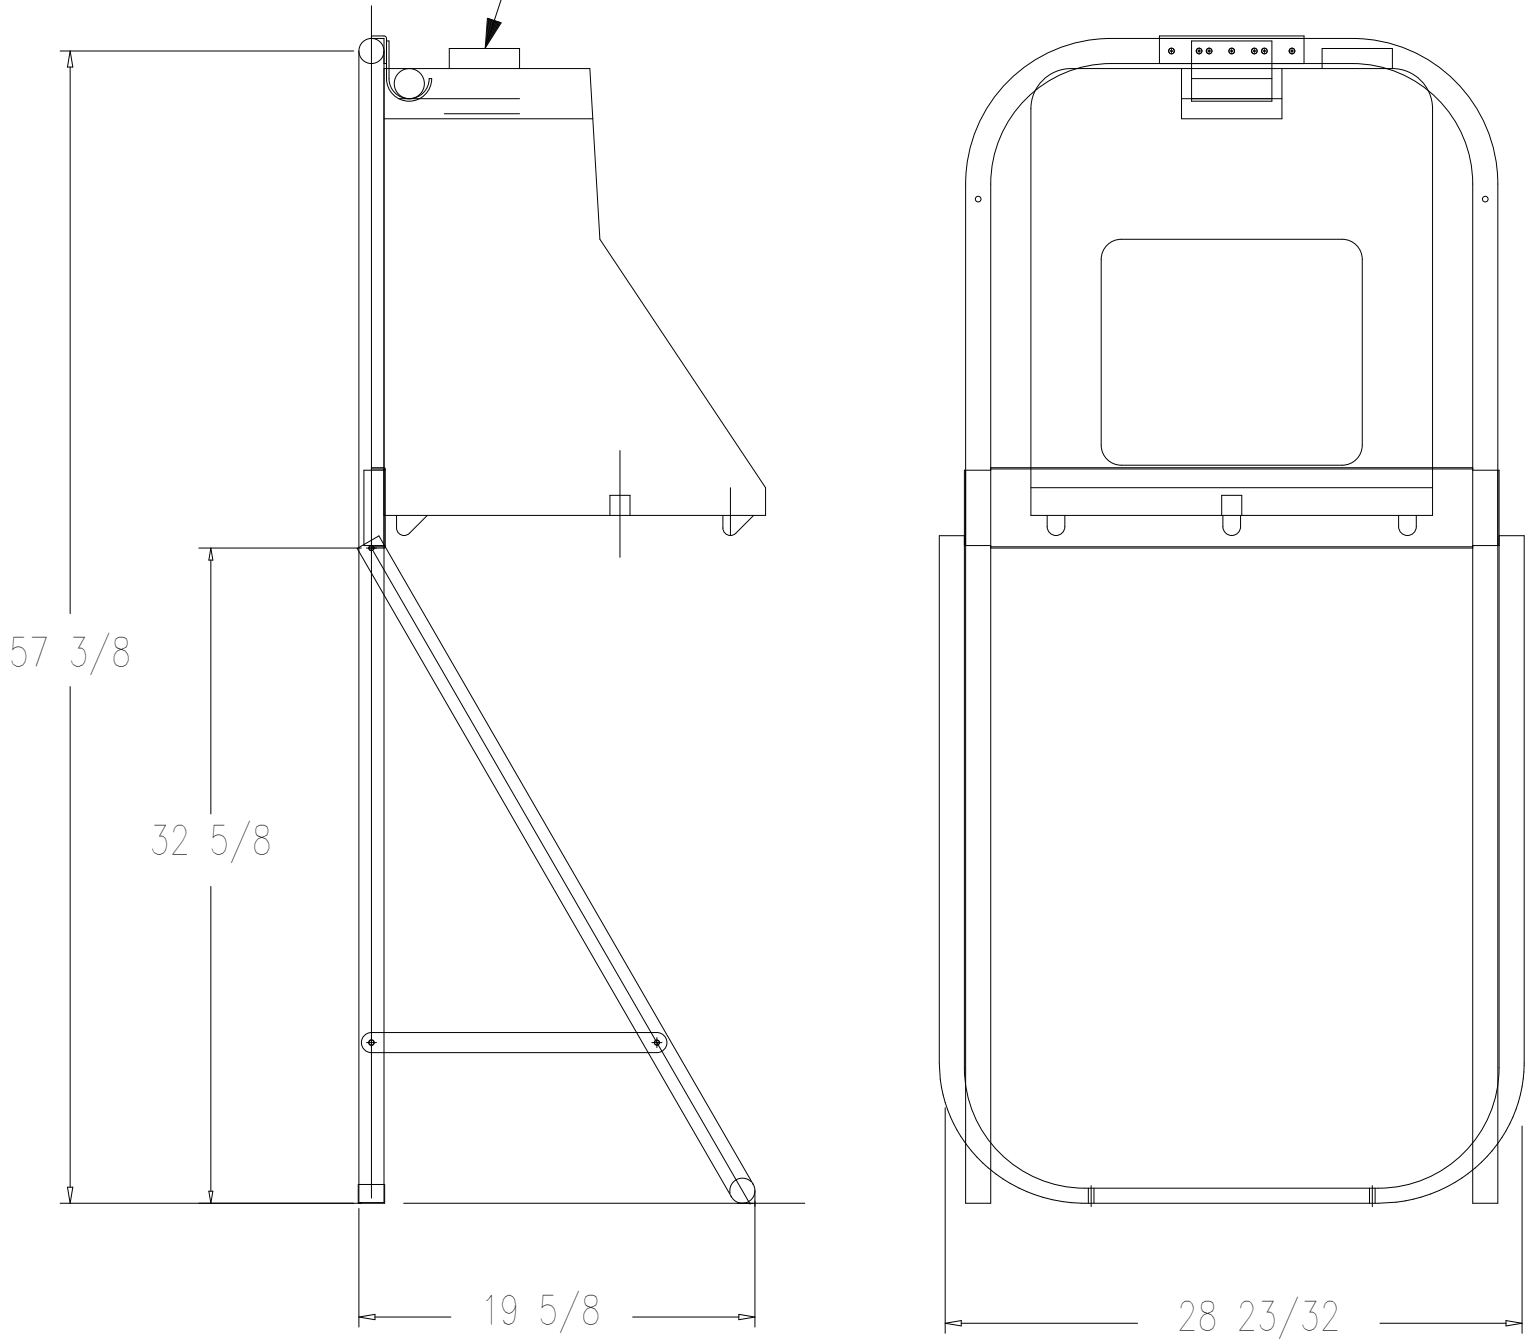

PORTA STREAM II UNIT & HANGING
BRACKET SHOWN REF. ONLY.

FENDALL – EYEWASH MOUNTING STAND