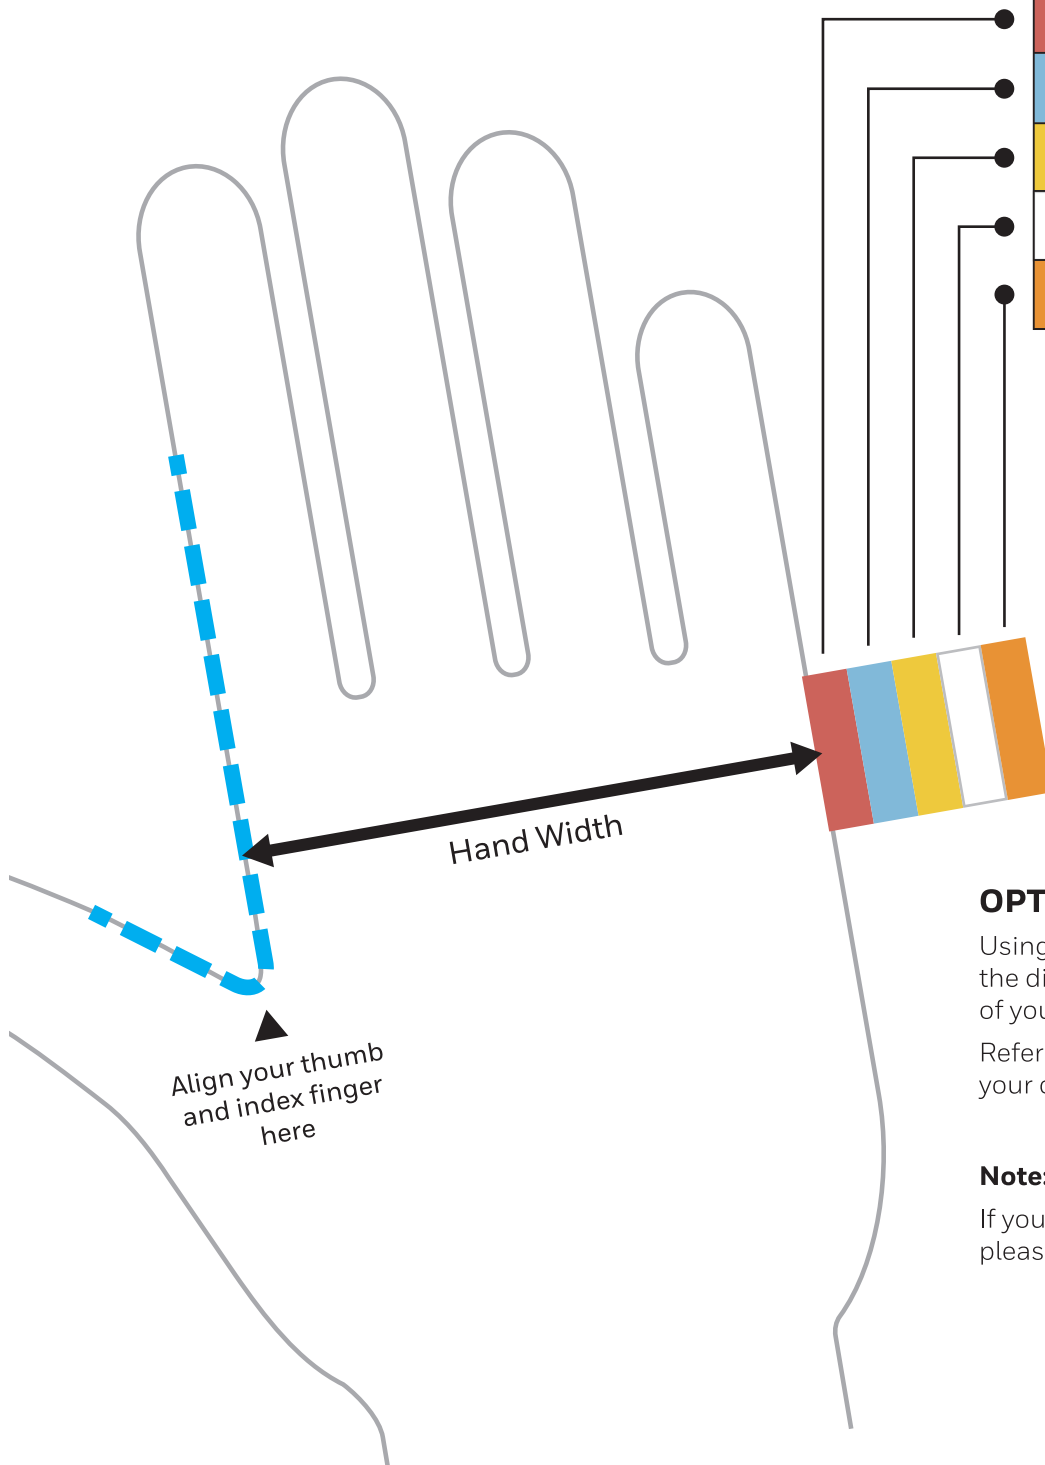

FLEXTRIL 101V NITRILE CHEMICAL GLOVES

Glove sizing guide

OPTION 1

Step 1:

Align the thumb and index finger of your right hand with the line indicated▲.

Step 2:

The widest part around your knuckles will indicate the correct glove size you require.

Glove Size	Hand Width
7	71 - 77mm
8	77 - 84mm
9	84 - 93mm
10	93 - 102mm
11	102 - 110mm

OPTION 2

Using a measuring tape, measure the distance across the widest part of your right palm as indicated.

Reference the size chart to find your closest size.

Note:

If you are between sizes, please use the larger size.