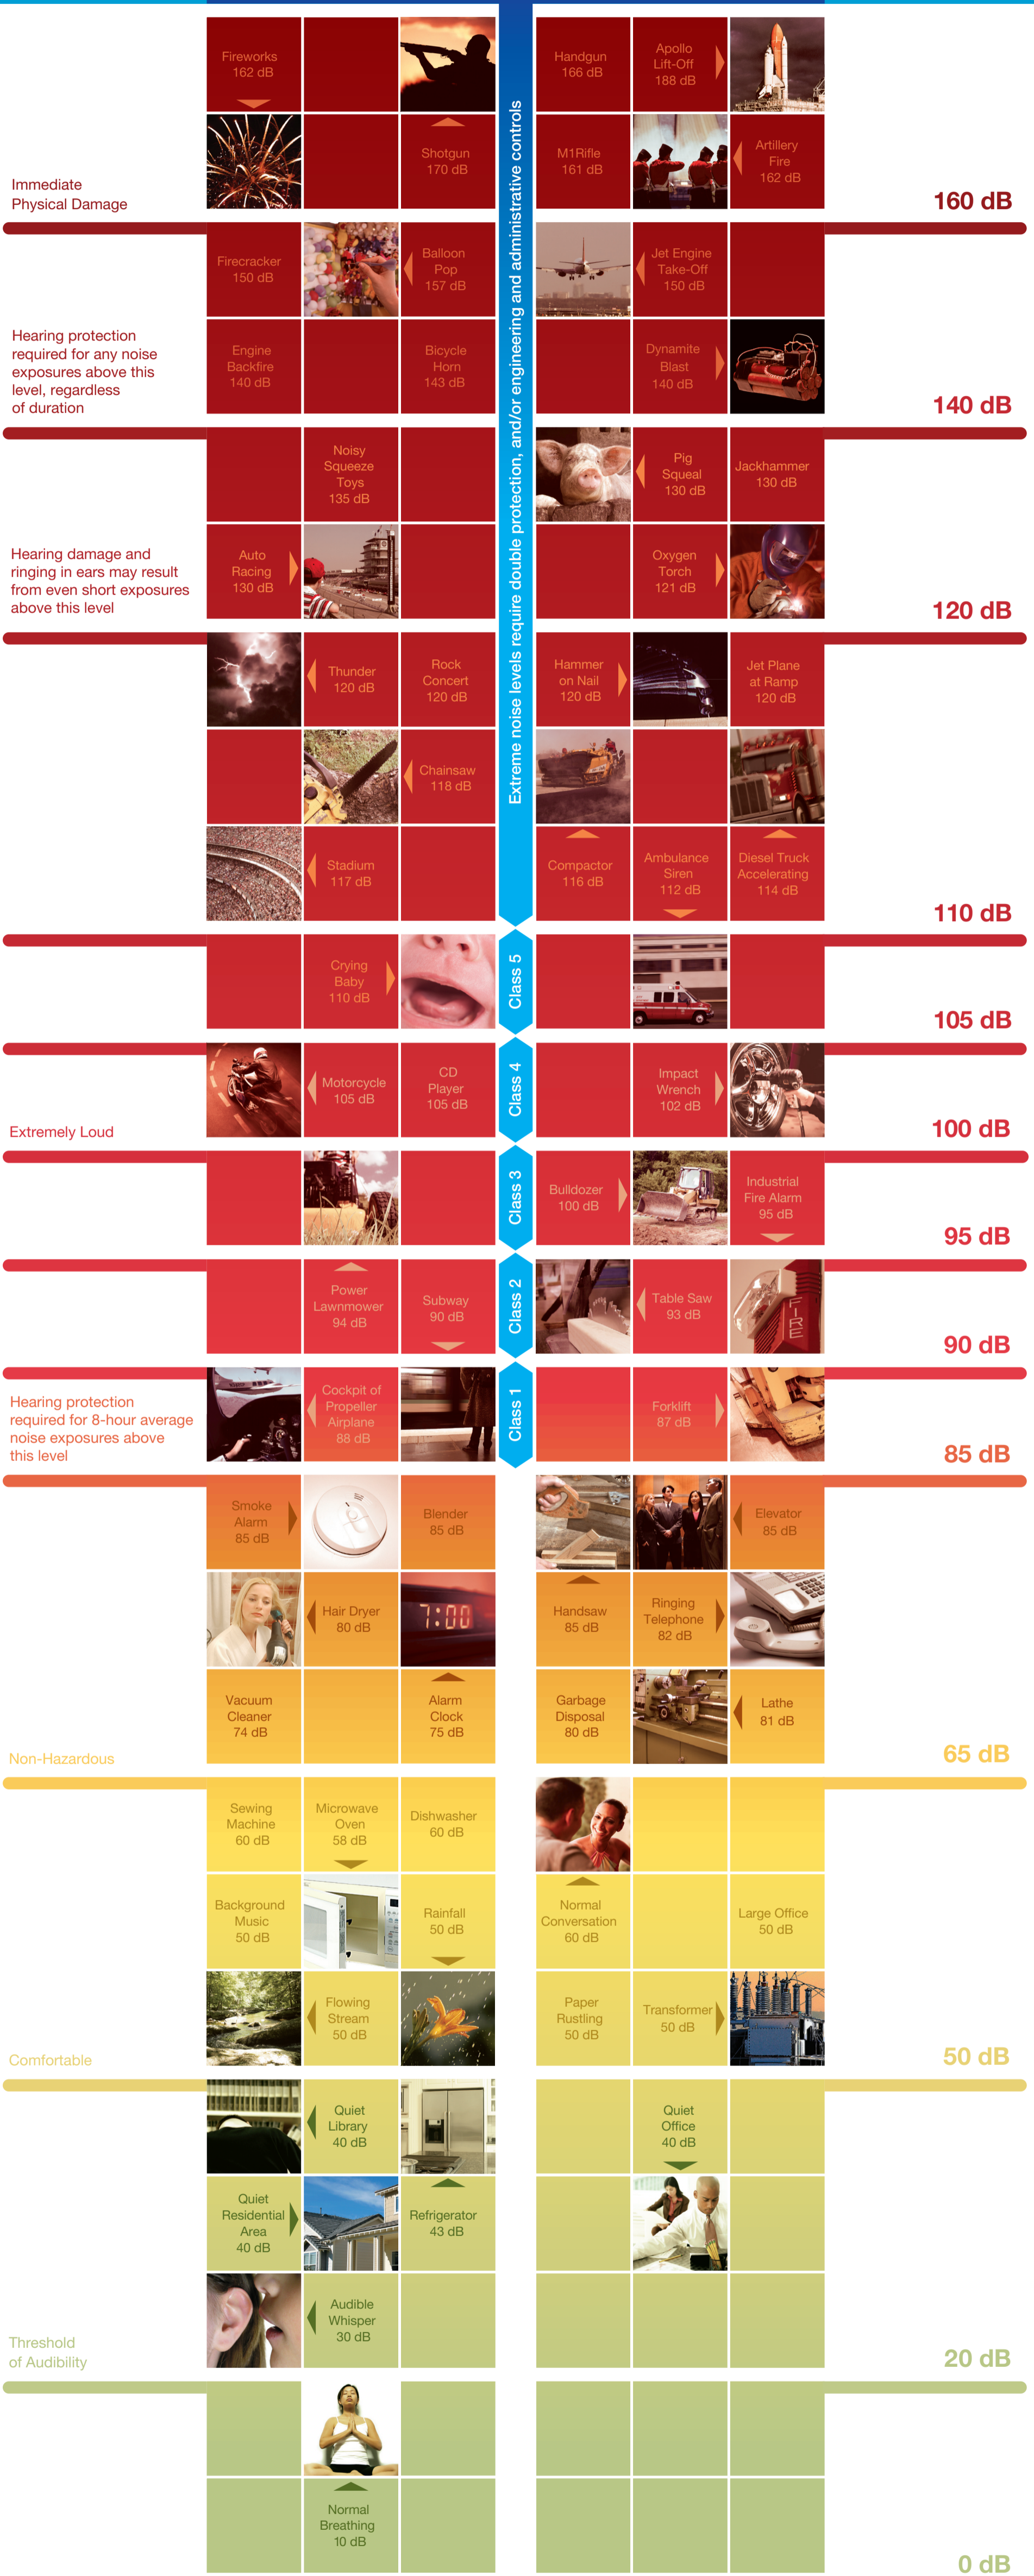

# Noise Thermometer

Sound energy doubles every 3dB  
e.g. if an 85dB noise is doubled it measures 88dB

Use Class of hearing protector shown below for 8-hour exposures at the designated noise levels

For more details call  
Australia 1300 139 166  
New Zealand 0800 322 200  
visit [www.honeywellsafety.com](http://www.honeywellsafety.com)