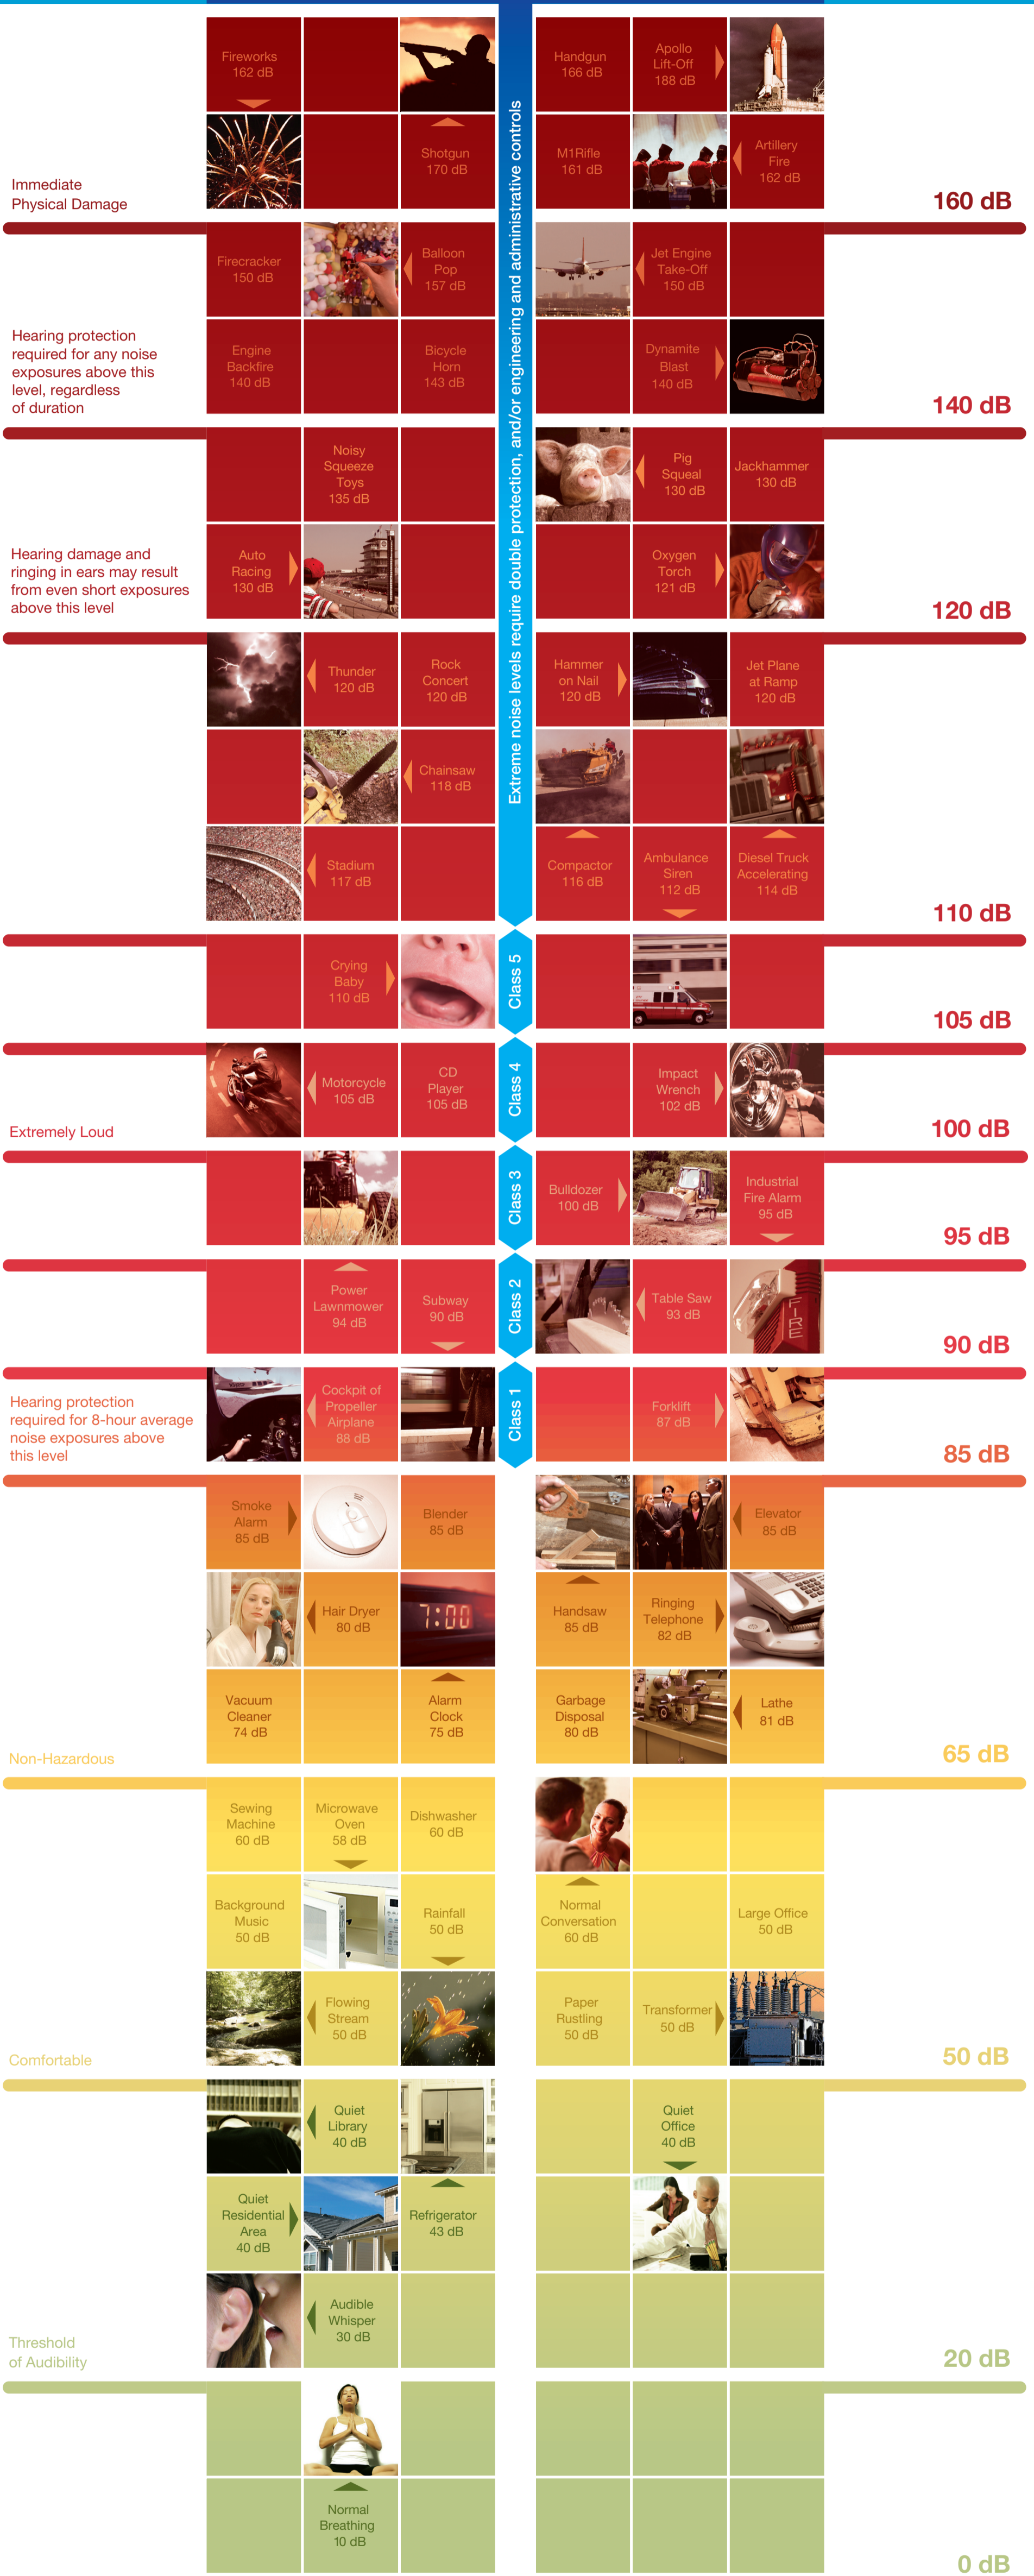

# Noise Thermometer

Sound energy doubles every 3dB  
e.g. if an 85dB noise is doubled it measures 88dB

Use Class of hearing protector shown below for 8-hour exposures at the designated noise levels

For more details call  
Australia 1300 139 166  
New Zealand 0800 322 200  
visit [www.honeywellsafety.com](http://www.honeywellsafety.com)