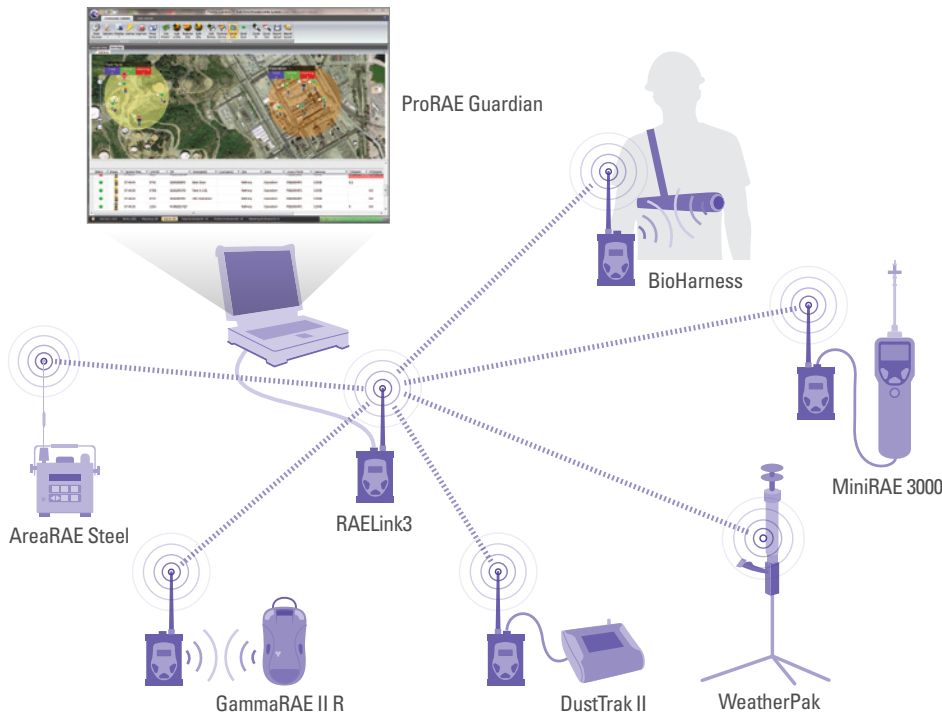

RAELink3

Wireless Modem with Integrated Global Positioning System

SPECIFICATIONS

Size	4.73" L x 3.4" W x 1.85" H (12cm x 8.65cm x 4.7cm) without antenna
Weight	17.3 oz (490 g)
Battery	Rechargeable, 7.4V/1650mAh, Lithium-ion external battery pack with charging station (6 hour charging time), and alkaline adapter (5 x AA)
External Power Supply	12VDC 500mA
Operating Hours	Up to 18 hours continuous operation on a charge
Operating Temperature	-4° to 131° F (-20° to +55° C)
Humidity	0% to 95% relative humidity (non-condensing)
IP Rating	IP-65
GPS Accuracy	Within 5 meters
Peak RF Power	1 watt (+30dBm)
Range	Up to 2 miles (3 km)
Interface	RS-232 or Bluetooth 2.0
Keypad	Three operation and programming keys
Display	LCD, 128 X 64
Safety Certifications	Class I, Division 2 Groups A, B, C, D T4
Wireless Frequency	ISM license free band (902 - 928 MHz)
Wireless Approvals	FCC Part 15, Others¹
Radio Module	Supports RM900A, BTM431

¹ Contact RAE Systems for country specific wireless approvals and certificates. Specifications are subject to change.

RAELINK3 COMMUNICATION KITS

RAELink3 Communication Kit enables communication between a variety of RAE Systems' wireless monitors and ProRAE Guardian. Custom RAELink3 Communication Kits are also available for select third-party devices. Check the RAE Systems web site for the latest listing of compatible third-party devices.

RAE SYSTEMS-COMPATIBLE MONITORS

- GammaRAE II R Personal Radiation Detector
- MiniRAE 3000, ppbRAE 3000 and UltraRAE 3000 Photoionization Detectors
- AreaRAE Steel

RAELINK3 COMMUNICATION KIT INCLUDES:

- RAELink3 modem equipped with GPS, Bluetooth, and long-range radio
- Rugged antenna
- Charging adapter and AC/DC adapter alkaline battery pack
- Hard transport case
- Quick reference guide and resource CD
- RS-232 cable (for connection to devices not equipped with Bluetooth)

ORDERING INFORMATION

Part Numbers

RAELink3 Modem (902-928 MHz, Bluetooth)	029-0505-000

Contact RAE Systems for other frequency options.

CORPORATE HEADQUARTERS

RAE Systems by Honeywell
3775 North First Street
San Jose, CA 95134 USA
RAE-InsideSales@honeywell.com

DS-1031-06

WORLDWIDE SALES OFFICES

USA/Canada 1.877.723.2878
Europe +800.333.222.44/+41.44.943.4380
Middle East +971.4.450.5852
China +86.10.5885.8788-3000
Asia Pacific +852.2669.0828

www.raesystems.com